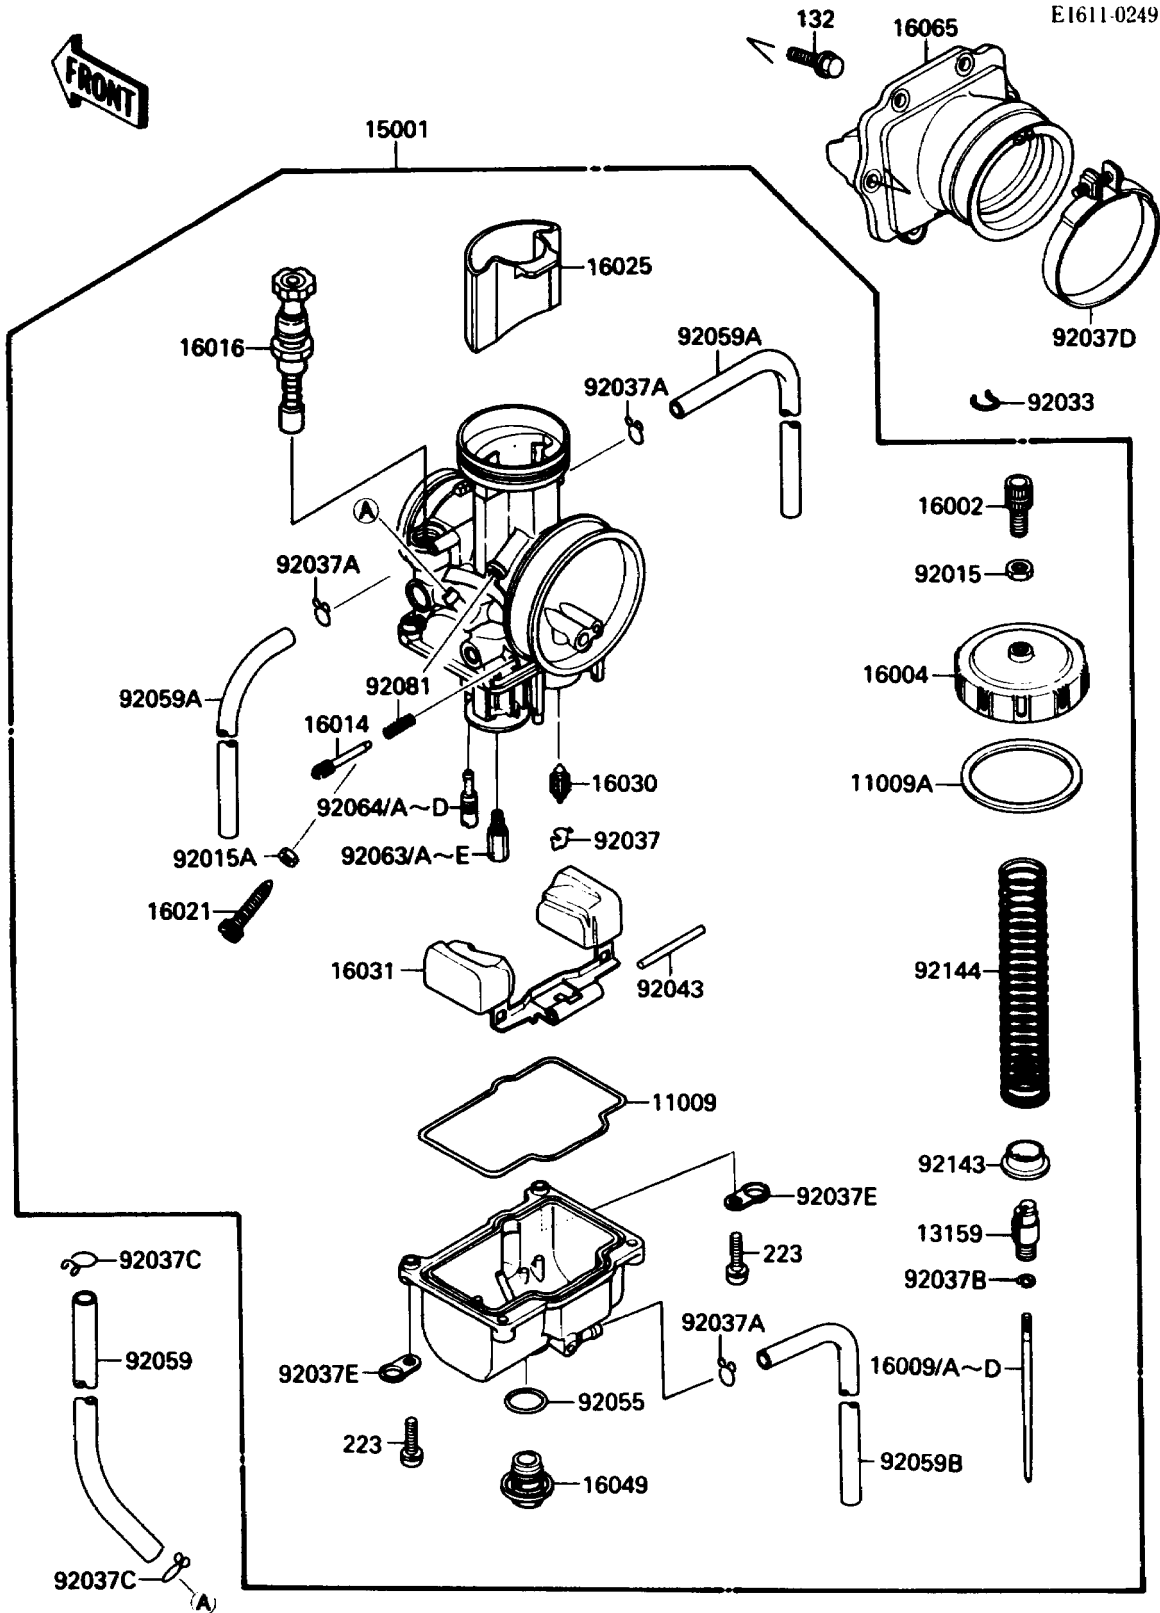

1988 KX™ 250 PARTS DIAGRAM

Carburetor

EI611-0249

1988 KX™ 250 PARTS LIST

Carburetor

ITEM NAME	PART NUMBER	QUANTITY
GASKET,FLOAT CHAMBER (Ref # 11009)	11009-1716	1
GASKET,CHAMBER CAP (Ref # 11009A)	11009-1717	1
CONNECTOR,THROTTLE CABLE (Ref # 13159)	13159-1060	1
CARBURETOR-ASSY (Ref # 15001)	15001-1398	1
ADJUSTER-CABLE (Ref # 16002)	16002-1056	1
CAP-CHAMBER,MIXING (Ref # 16004)	16004-1061	1
NEEDLE-JET,R1366J (Ref # 16009)	16009-1406	1
NEEDLE-JET,R1367J (Ref # 16009A)	16009-1407	1
NEEDLE-JET,R1368J (Ref # 16009B)	16009-1408	1
NEEDLE-JET,R1369J (Ref # 16009C)	16009-1409	1
NEEDLE-JET,R1370J (Ref # 16009D)	16009-1410	1
SCREW-PILOT AIR (Ref # 16014)	16014-1058	1
PLUNGER,STARTER (Ref # 16016)	16016-1075	1
SCREW-THROTTLE STOP (Ref # 16021)	16021-1124	1
VALVE-THROTTLE,CA7 (Ref # 16025)	16025-1151	1
VALVE-FLOAT (Ref # 16030)	16030-1057	1
FLOAT (Ref # 16031)	16031-1067	1
COVER-MAIN JET (Ref # 16049)	16049-1051	1
HOLDER-CARBURETOR (Ref # 16065)	16065-1168	1
NUT,CABLE ADJUST LOCK (Ref # 92015)	92015-1574	1
NUT,THROTTLE STOP SCREW (Ref # 92015A)	92015-1707	1
RING-SNAP (Ref # 92033)	92036-018	1
CLAMP,FLOAT VALVE (Ref # 92037)	16044-007	1
CLAMP,TUBE (Ref # 92037A)	92037-1396	3
CLAMP,JET NEEDLE (Ref # 92037B)	92037-1401	1
CLAMP,TUBE (Ref # 92037C)	92037-147	2
CLAMP,55MM (Ref # 92037D)	92037-1486	1
CLAMP,HOSE (Ref # 92037E)	92037-1969	2
PIN,FLOAT (Ref # 92043)	92043-1207	1