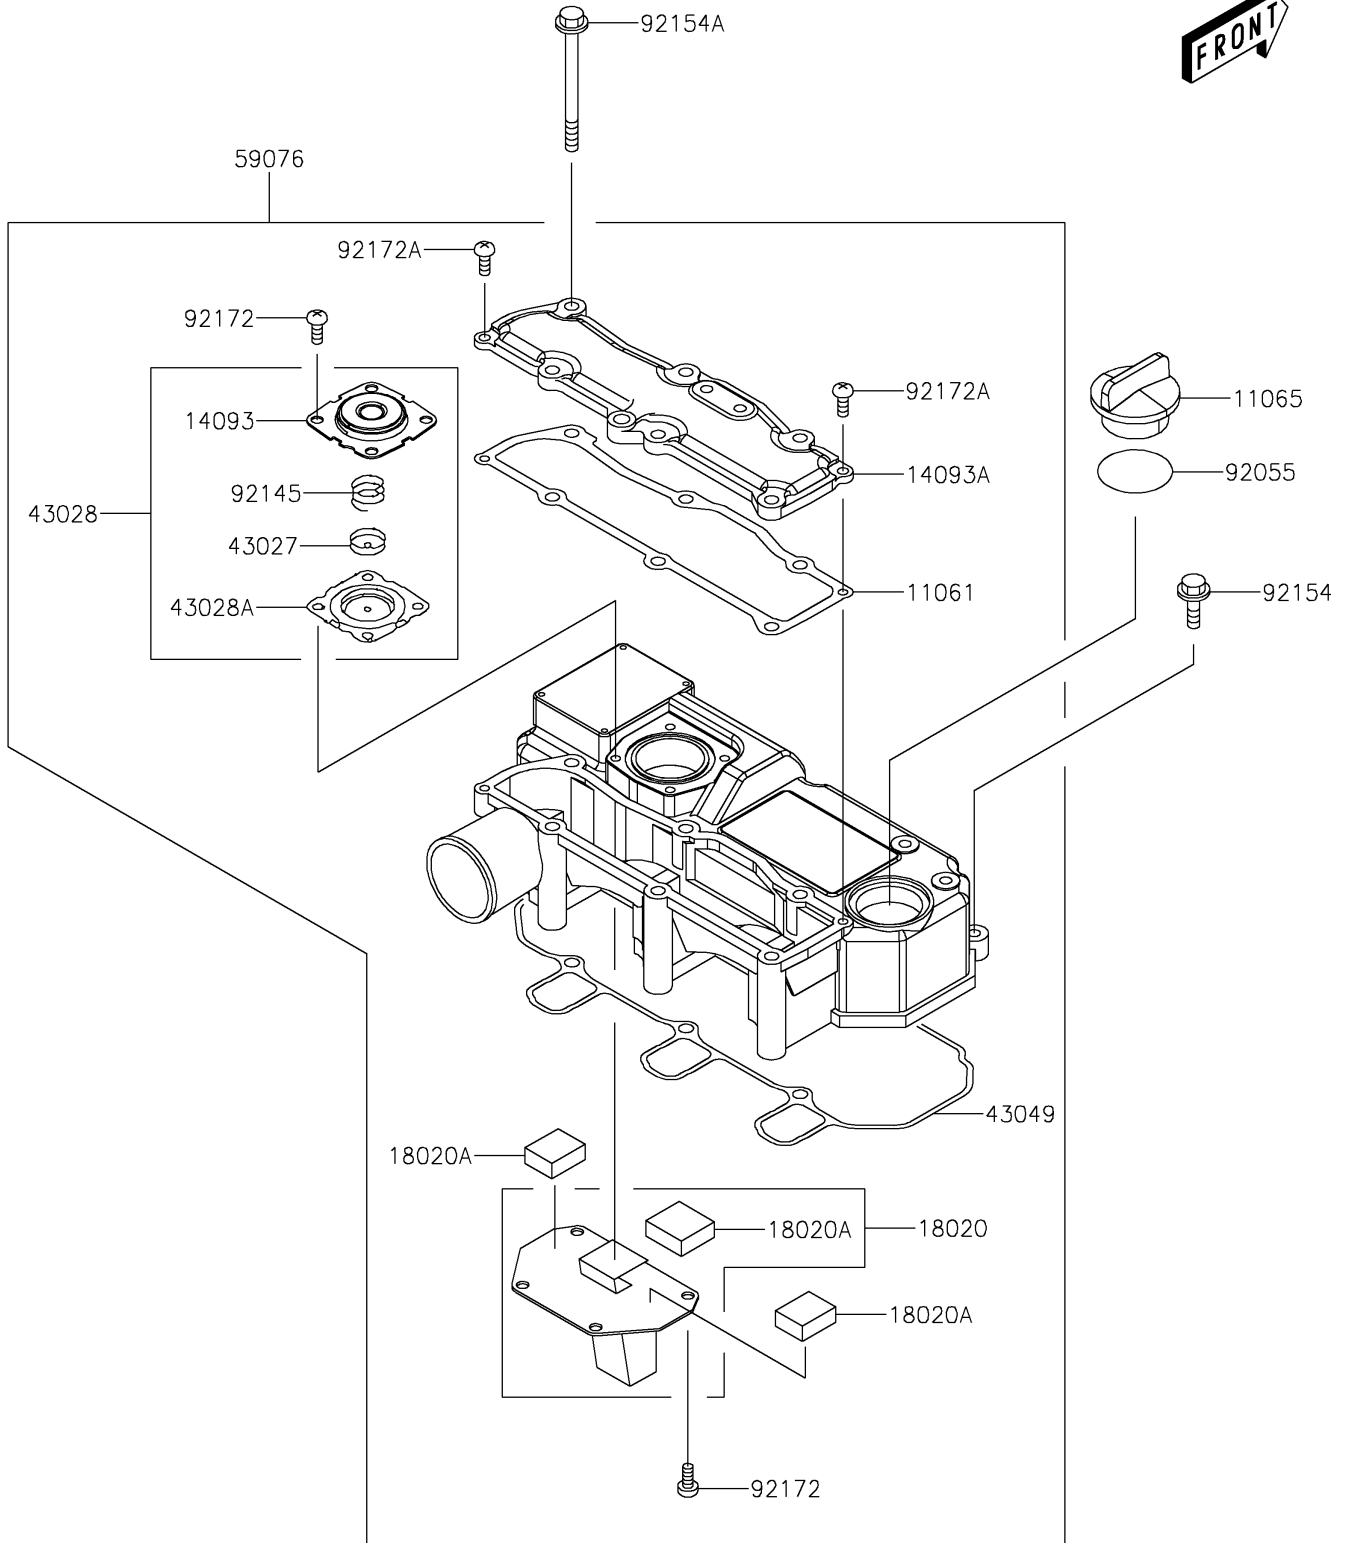

# 2021 MULE PRO-DXT™ EPS DIESEL FE PARTS DIAGRAM

## Cylinder Head Cover

E1112

## 2021 MULE PRO-DXT™ EPS DIESEL FE PARTS LIST

### Cylinder Head Cover

ITEM NAME	PART NUMBER	QUANTITY
GASKET,INTAKE MANIFOLD COVER (Ref # 11061)	11061-1193	1
CAP,FILLER (Ref # 11065)	11065-0943	1
COVER,DIAPHRAGM (Ref # 14093)	14093-0442	1
COVER,INTAKE MANIFOLD (Ref # 14093A)	14093-0444	1
BAFFLE,PLATE (Ref # 18020)	18020-0723	1
BAFFLE,BREATHER (Ref # 18020A)	18020-0724	3
PLATE-DIAPHRAGM (Ref # 43027)	43027-0009	1
DIAPHRAGM,ASSY (Ref # 43028)	43028-0019	1
DIAPHRAGM (Ref # 43028A)	43028-0020	1
PACKING,INTAKE MANIFOLD (Ref # 43049)	43049-0038	1
MANIFOLD-INTAKE (Ref # 59076)	59076-0014	1
RING-O (Ref # 92055)	92055-0856	1
SPRING (Ref # 92145)	92145-1712	1
BOLT,FLANGED,6X20 (Ref # 92154)	92154-1988	3
BOLT,FLANGED,6X75 (Ref # 92154A)	92154-1989	6
SCREW,5X10 (Ref # 92172)	92172-0985	8
SCREW,5X16 (Ref # 92172A)	92172-0986	2