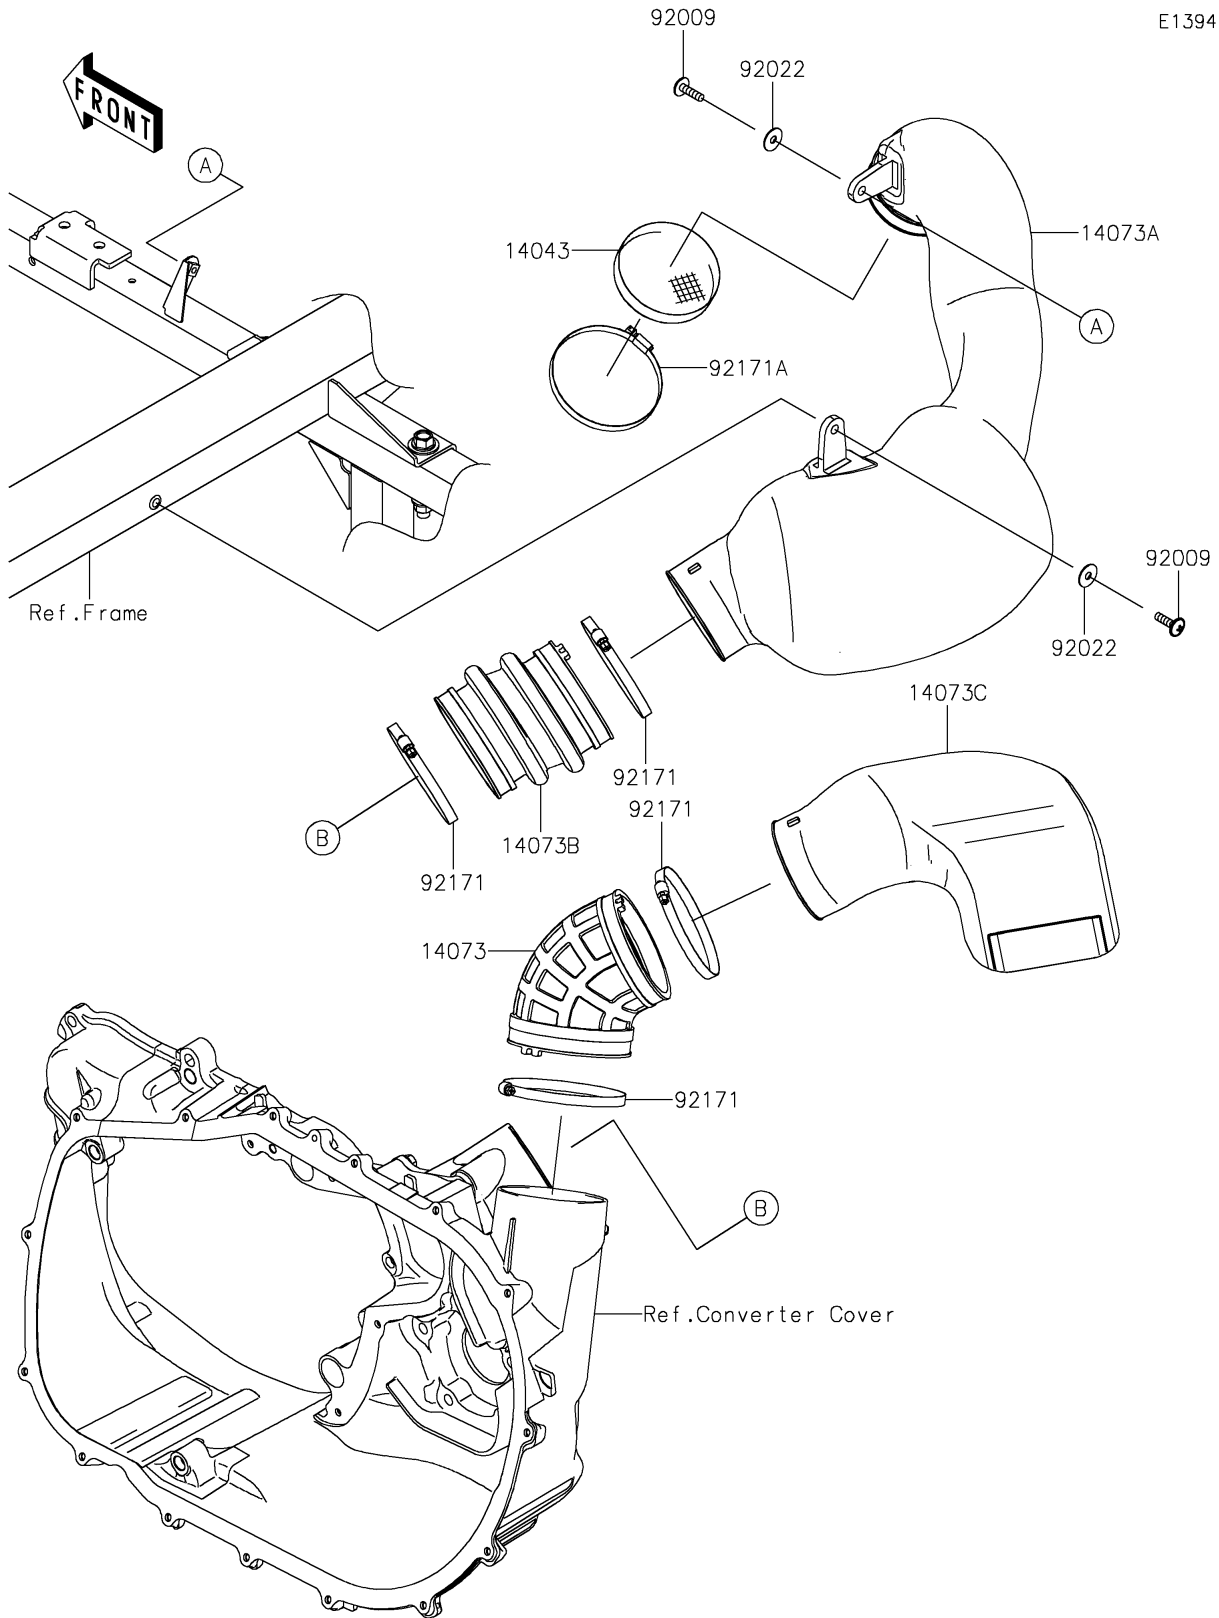

2021 MULE PRO-DXT™ EPS DIESEL FE PARTS DIAGRAM

Air Cleaner-Belt Converter

E1394

2021 MULE PRO-DXT™ EPS DIESEL FE PARTS LIST

Air Cleaner-Belt Converter

ITEM NAME	PART NUMBER	QUANTITY
FILTER (Ref # 14043)	14043-0013	1
DUCT,EXHAUST (Ref # 14073)	14073-0788	1
DUCT,INTAKE (Ref # 14073A)	14073-0789	1
DUCT,INTAKE (Ref # 14073B)	14073-0790	1
DUCT,EXHAUST (Ref # 14073C)	14073-0793	1
SCREW,6X22 (Ref # 92009)	92009-1441	2
WASHER,PLAIN,6.5X20X1 (Ref # 92022)	92022-165	2
CLAMP (Ref # 92171)	92171-1383	4
CLAMP (Ref # 92171A)	92171-3716	1