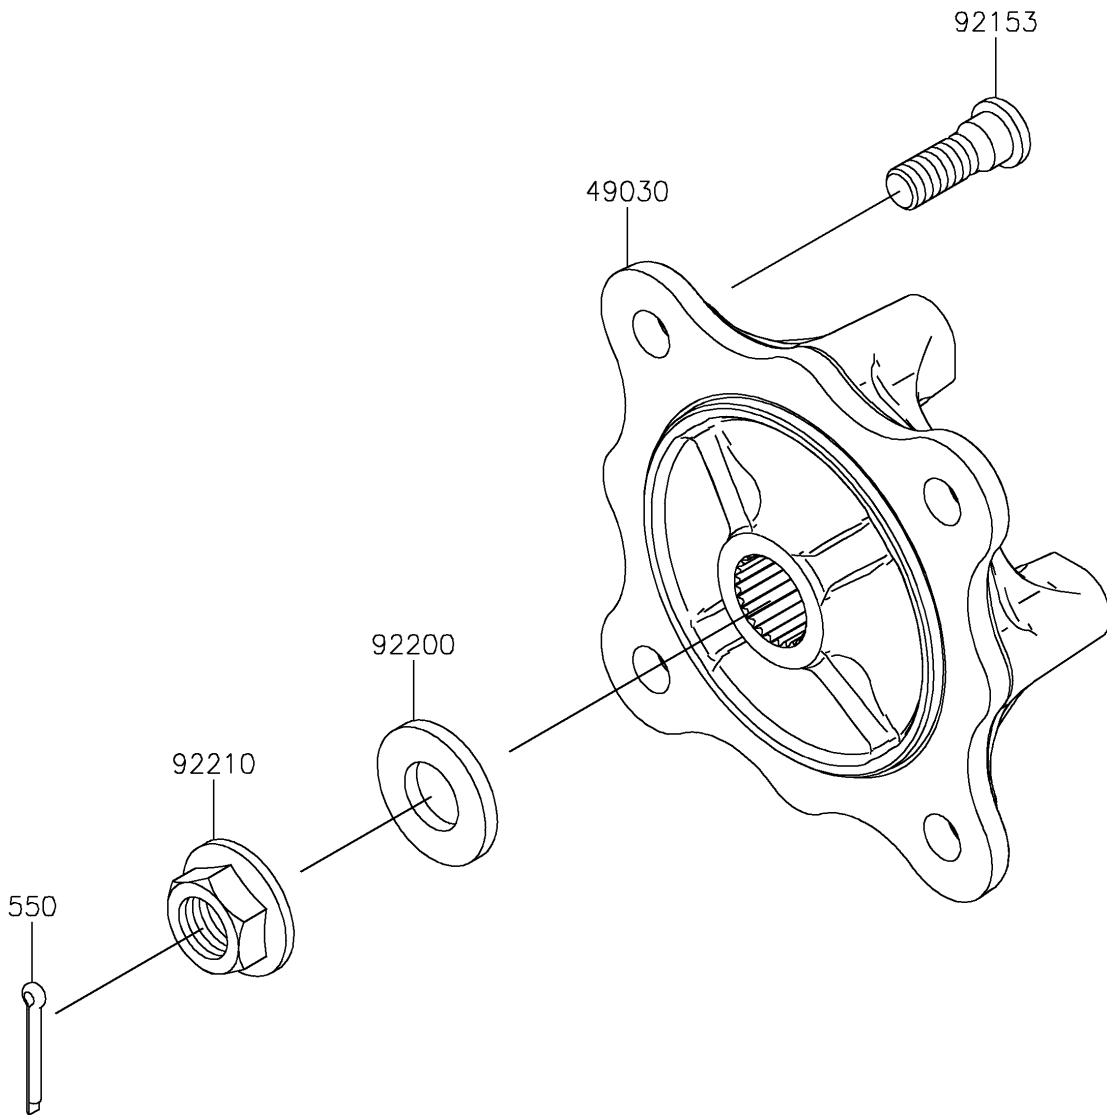

# 2021 MULE PRO-DXT™ EPS DIESEL FE PARTS DIAGRAM

Front Hubs/Brakes

F2230

## 2021 MULE PRO-DXT™ EPS DIESEL FE PARTS LIST

### Front Hubs/Brakes

ITEM NAME	PART NUMBER	QUANTITY
HUB,FR (Ref # 49030)	49030-0048	2
PIN-COTTER,4.0X30 (Ref # 550)	550AA4030	2
BOLT,12MM (Ref # 92153)	92153-1915	8
WASHER,20.3X41X4.5 (Ref # 92200)	92200-0921	2
NUT,FLANGED,20MM (Ref # 92210)	92210-2093	2