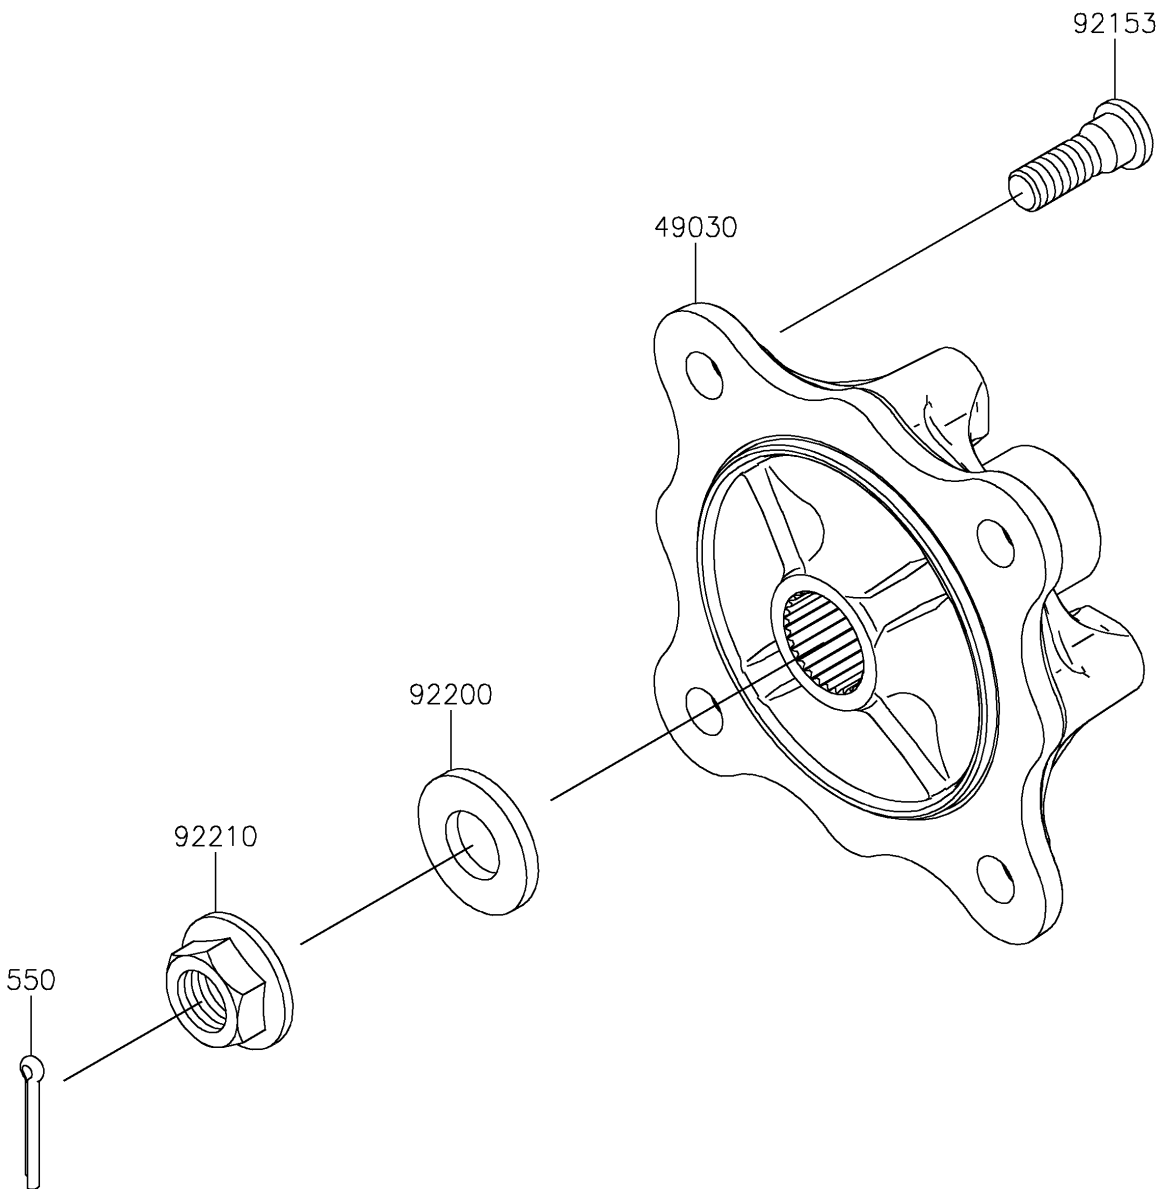

2021 MULE PRO-DXT™ EPS DIESEL FE PARTS DIAGRAM

Rear Hubs/Brakes

F2240

2021 MULE PRO-DXT™ EPS DIESEL FE PARTS LIST

Rear Hubs/Brakes

| ITEM NAME | PART NUMBER | QUANTITY |
|----------------------------------|-------------|----------|
| HUB,RR (Ref # 49030) | 49030-0049 | 2 |
| PIN-COTTER,4.0X30 (Ref # 550) | 550AA4030 | 2 |
| BOLT,12MM (Ref # 92153) | 92153-1915 | 8 |
| WASHER,20.3X41X4.5 (Ref # 92200) | 92200-0921 | 2 |
| NUT,FLANGED,20MM (Ref # 92210) | 92210-2093 | 2 |