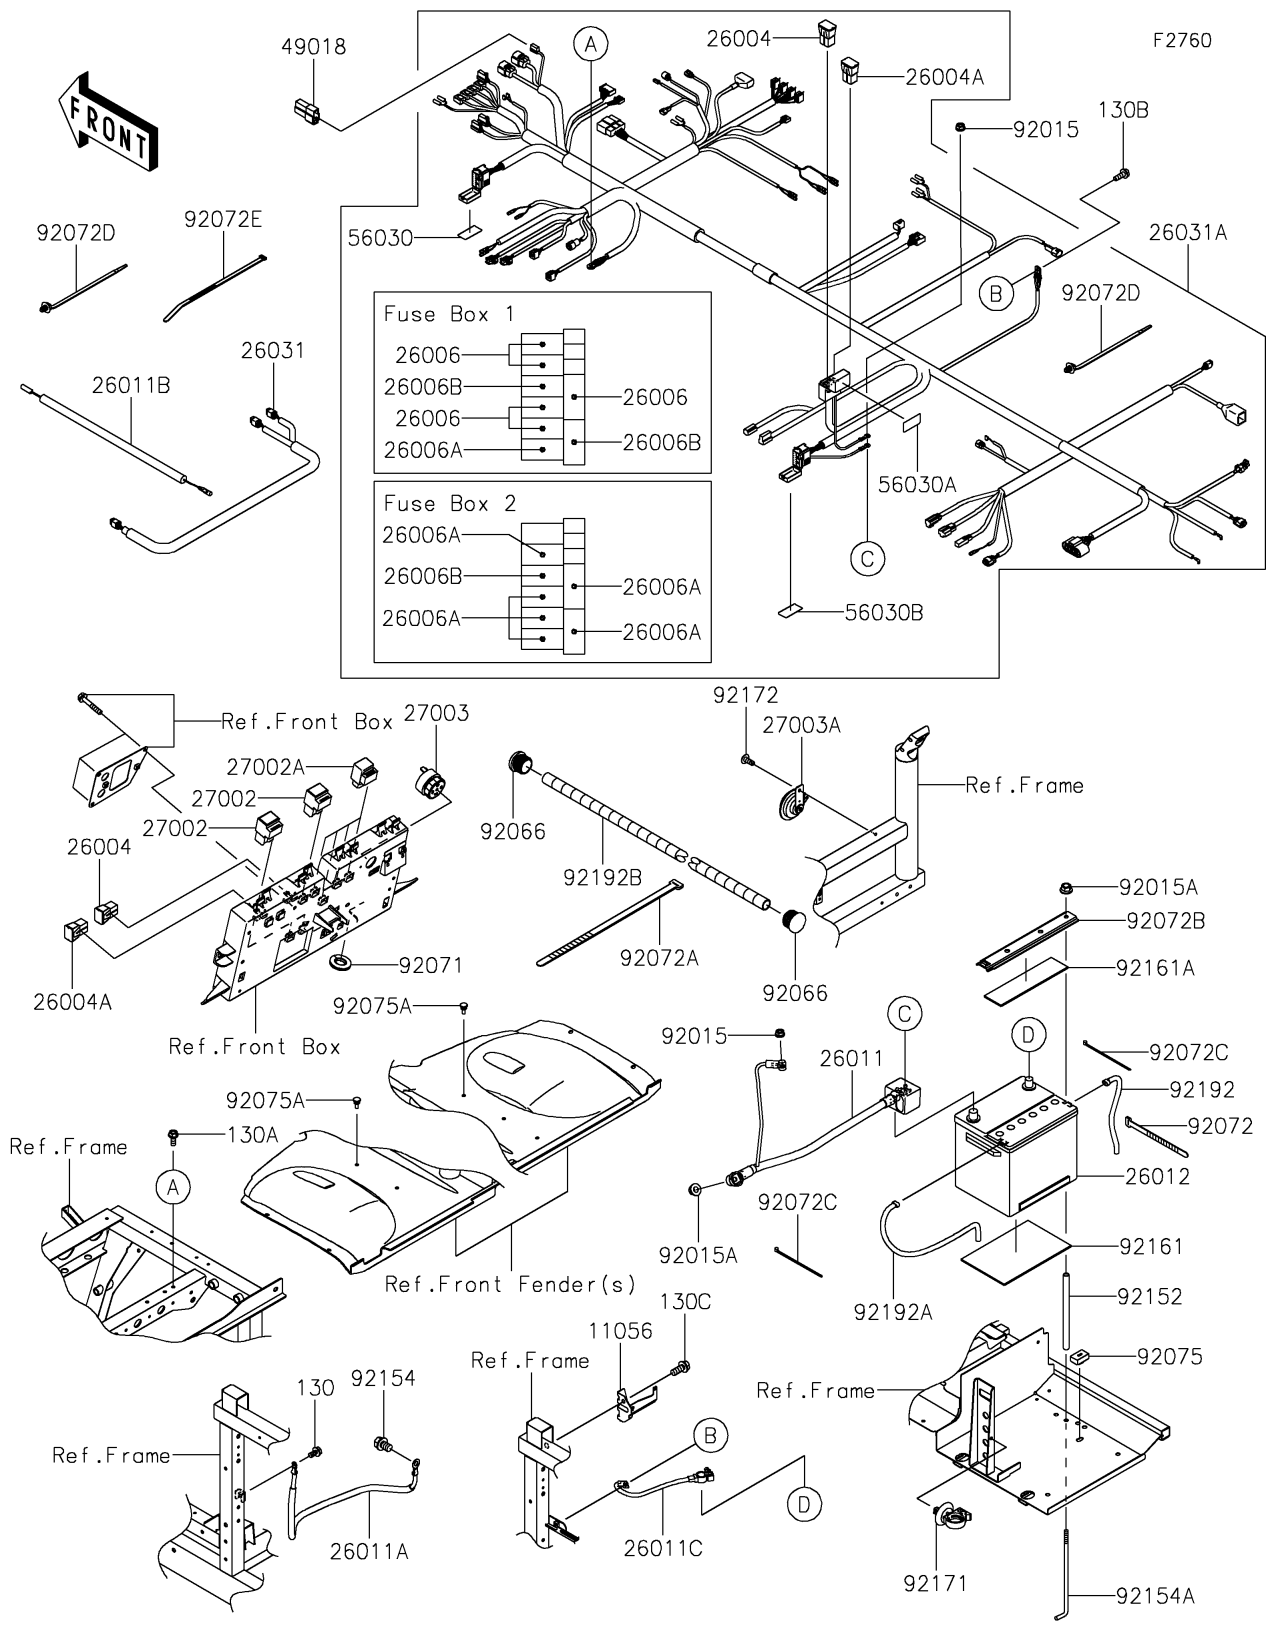

2021 MULE PRO-DXT™ EPS DIESEL FE PARTS DIAGRAM

Chassis Electrical Equipment

2021 MULE PRO-DXT™ EPS DIESEL FE PARTS LIST

Chassis Electrical Equipment

ITEM NAME	PART NUMBER	QUANTITY
BRACKET,FUSE (Ref # 11056)	11056-7478	1
FUSE-ASSY,60A (Ref # 26004)	26004-0024	2
FUSE-ASSY,40A (Ref # 26004A)	26004-1093	2
FUSE,MINI BLADE,10A,RED (Ref # 26006)	26006-0009	5
FUSE,MINI BLADE,30A,GREEN (Ref # 26006A)	26006-1080	7
FUSE,MINI BLADE,20A,YELLOW (Ref # 26006B)	26006-3704	3
WIRE-LEAD,BATTERY(+) (Ref # 26011)	26011-0904	1
WIRE-LEAD,ENGINE GND (Ref # 26011A)	26011-0905	1
WIRE-LEAD,OIL PRESSURE SW. (Ref # 26011B)	26011-0906	1
WIRE-LEAD,BATTERY(-) (Ref # 26011C)	26011-0912	1
BATTERY,WET,(26R) (Ref # 26012)	26012-7501	1
HARNESS,SUB (Ref # 26031)	26031-2226	1
HARNESS,MAIN (Ref # 26031A)	26031-2828	1
RELAY-ASSY (Ref # 27002)	27002-0012	3
RELAY-ASSY (Ref # 27002A)	27002-1062	4
HORN,PARKING BUZZER (Ref # 27003)	27003-0116	1
HORN (Ref # 27003A)	27003-1330	1
DIODE (Ref # 49018)	49018-0006	1
LABEL,FUSE BOX1 (Ref # 56030)	56030-0917	1
LABEL,FUSE BOX3 (Ref # 56030A)	56030-0918	1
LABEL,FUSE BOX2 (Ref # 56030B)	56030-0919	1
NUT,FLANGED,6MM (Ref # 92015)	92015-1367	2
NUT,FLANGED,8MM (Ref # 92015A)	92015-1406	2
PLUG (Ref # 92066)	92066-0908	2
GROMMET,22X45X9 (Ref # 92071)	92071-0729	1
BAND,L=123 (Ref # 92072)	92072-030	1
BAND,L=218 (Ref # 92072A)	92072-032	2
BAND (Ref # 92072B)	92072-0767	1
BAND,92X2.4 (Ref # 92072C)	92072-0791	2