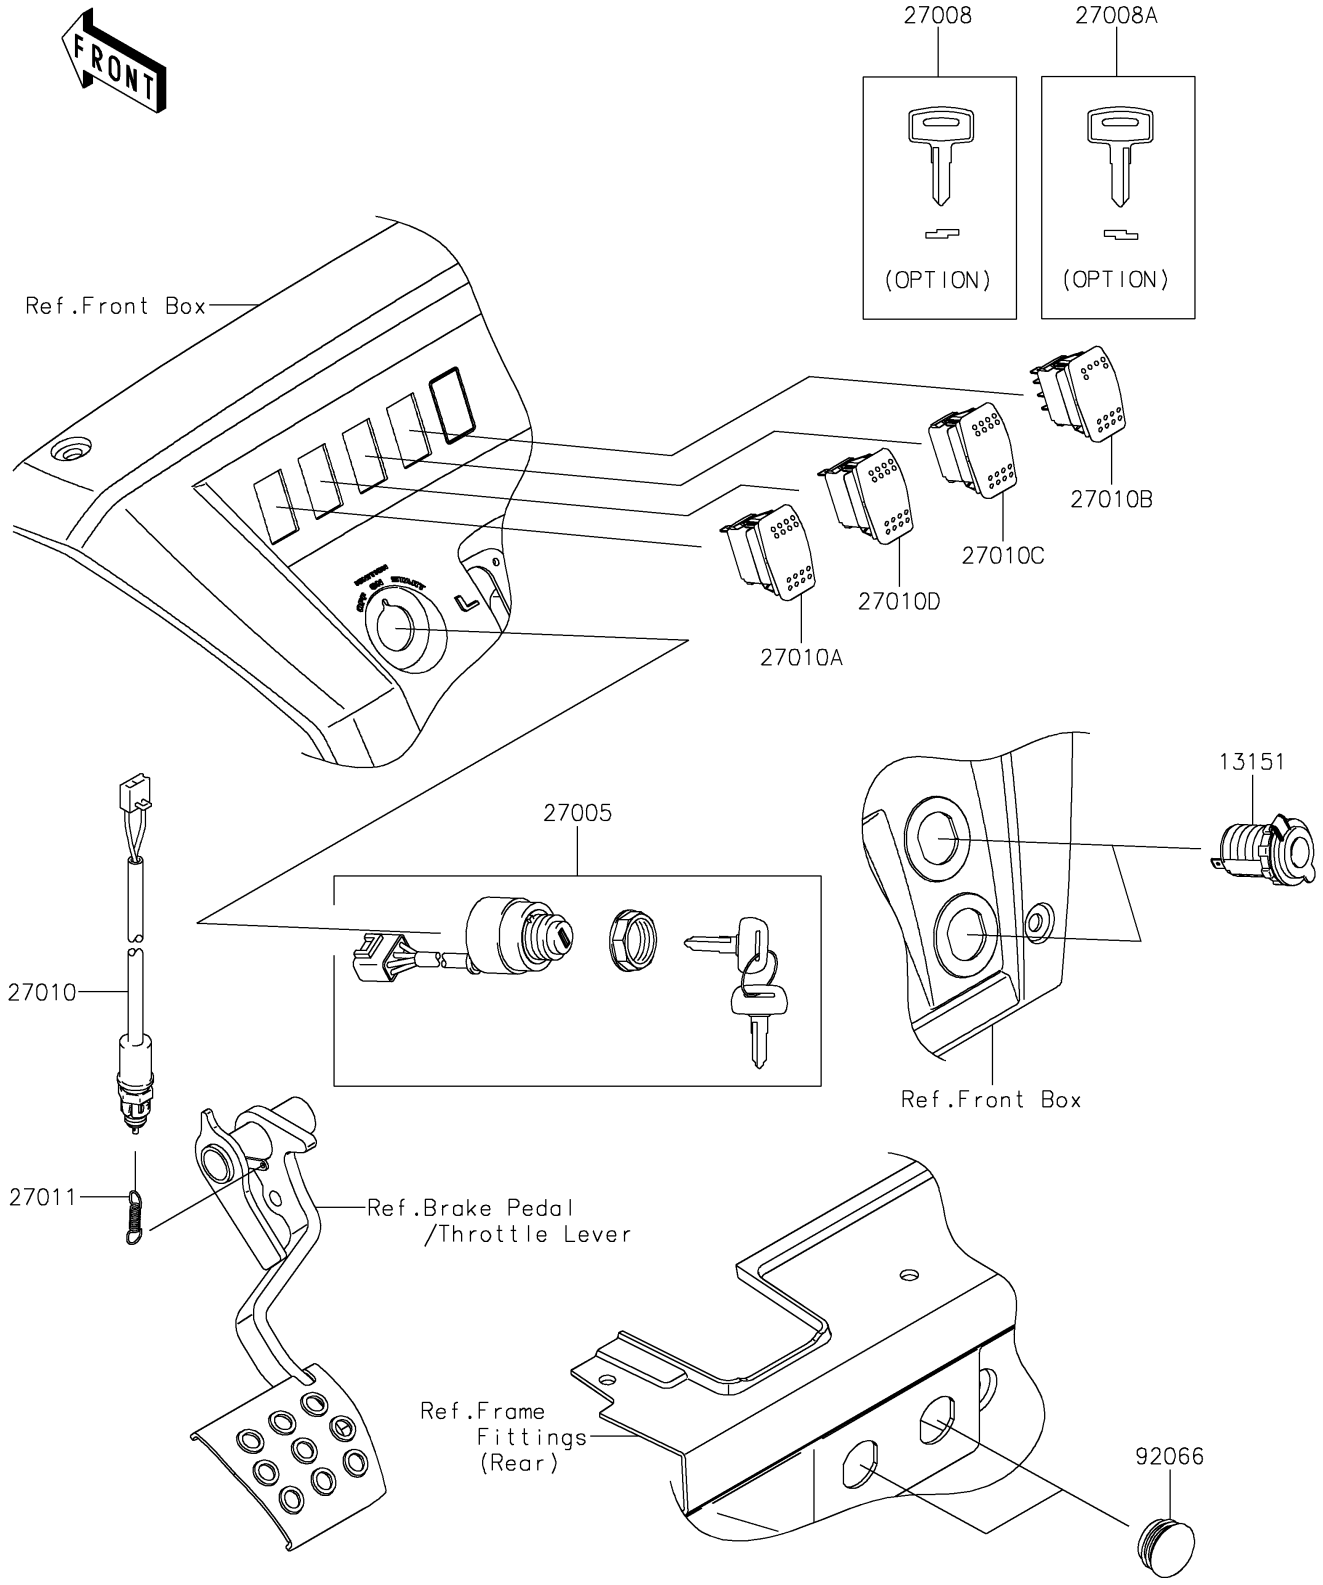

# 2021 MULE PRO-DXT™ EPS DIESEL FE PARTS DIAGRAM

Ignition Switch

F2770

## 2021 MULE PRO-DXT™ EPS DIESEL FE PARTS LIST

### Ignition Switch

ITEM NAME	PART NUMBER	QUANTITY
SWITCH-COMP,OUTLET,12V (Ref # 13151)	13151-0556	2
SWITCH-ASSY-IGNITION (Ref # 27005)	27005-0644	1
KEY-LOCK,BLANK (Ref # 27008)	27008-1153	1
KEY-LOCK,BLANK (Ref # 27008A)	27008-1157	1
SWITCH,BRAKE (Ref # 27010)	27010-0724	1
SWITCH,HORN (Ref # 27010A)	27010-0734	1
SWITCH,HEAD LAMP (Ref # 27010B)	27010-0750	1
SWITCH,2WD/4WD (Ref # 27010C)	27010-0751	1
SWITCH,DIFF LOCK (Ref # 27010D)	27010-0810	1
SPRING,BRAKE LAMP SWITCH (Ref # 27011)	27011-006	1
PLUG,D.C. SOCKET (Ref # 92066)	92066-0794	2