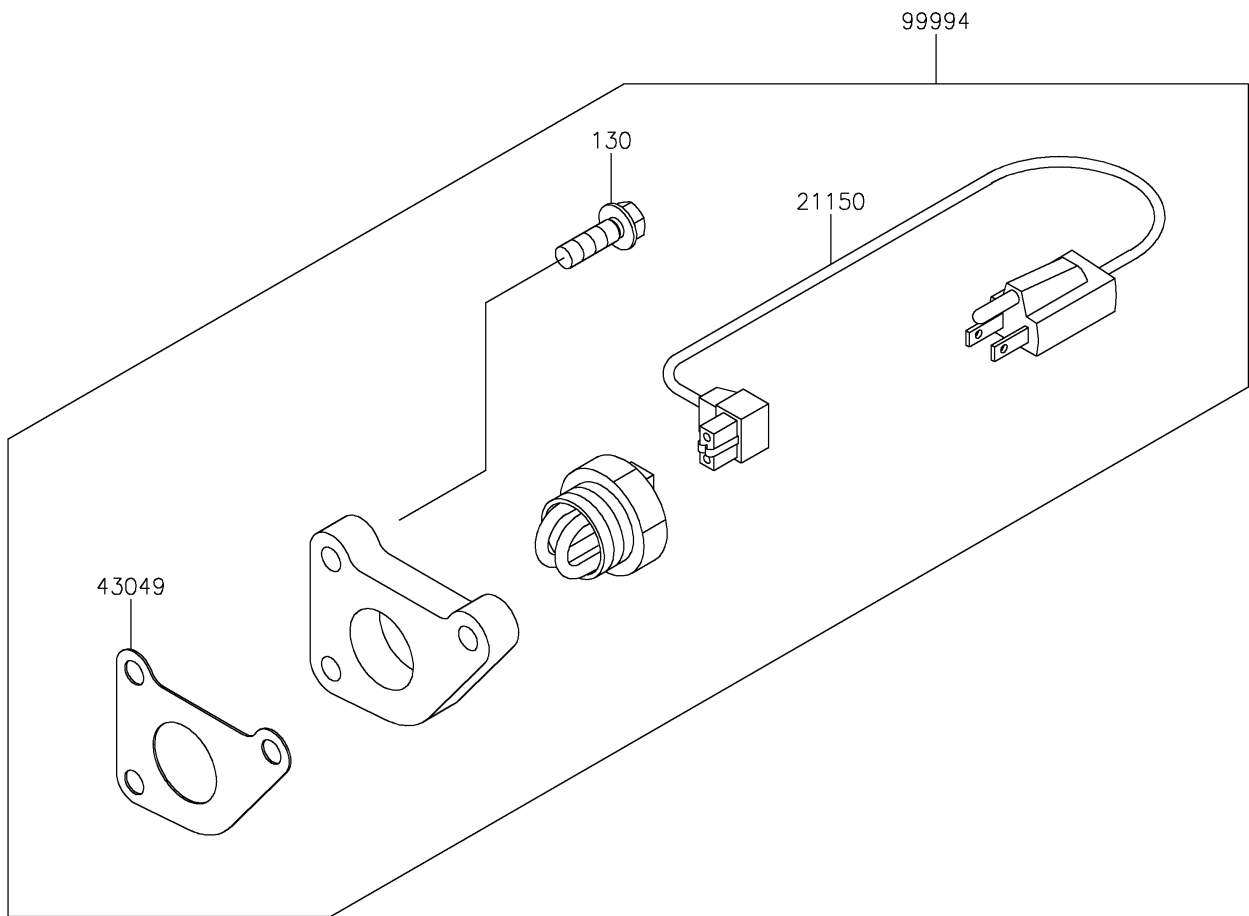

2021 MULE PRO-DXT™ EPS DIESEL FE PARTS DIAGRAM

Accessory

F2910

2021 MULE PRO-DXT™ EPS DIESEL FE PARTS LIST

Accessory

ITEM NAME	PART NUMBER	QUANTITY
BOLT-FLANGED,8X25 (Ref # 130)	130BA0825	3
CORD-ASSY (Ref # 21150)	21150-0015	1
PACKING (Ref # 43049)	43049-0034	1
KIT-ACCESSORY,BLOCK HEATER (Ref # 99994)	99994-0741	1