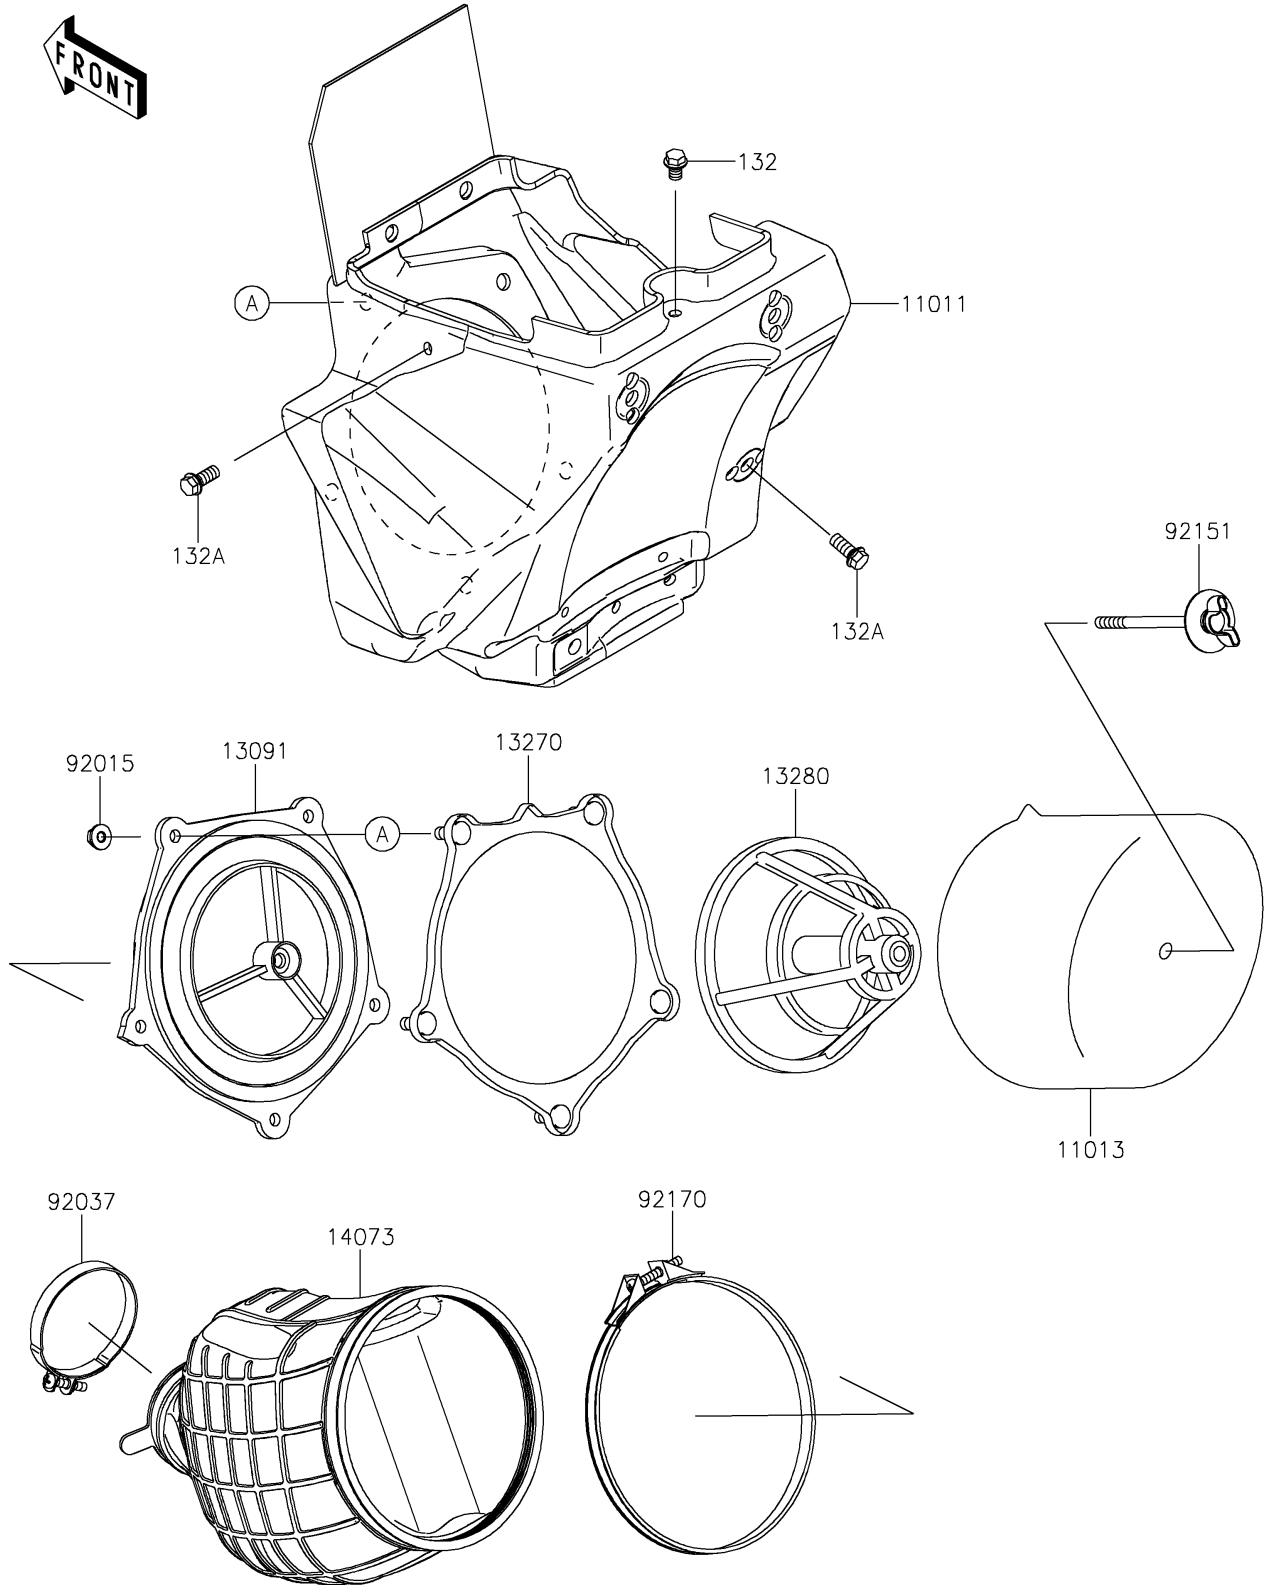

2021 KX™ 85 PARTS DIAGRAM

Air Cleaner

E1130

2021 KX™ 85 PARTS LIST

Air Cleaner

ITEM NAME	PART NUMBER	QUANTITY
CASE-AIR FILTER (Ref # 11011)	11011-1612	1
ELEMENT-AIR FILTER (Ref # 11013)	11013-0736	1
HOLDER (Ref # 13091)	13091-1697	1
BOLT-FLANGED-SMALL,6X8 (Ref # 132)	132BA0608	1
PLATE,AIR FILTER (Ref # 13270)	13270-1905	1
HOLDER,ELEMENT (Ref # 13280)	13280-0768	1
BOLT-FLANGED-SMALL,6X14 (Ref # 132A)	132BA0614	2
DUCT (Ref # 14073)	14073-1785	1
NUT,FLANGED,5MM (Ref # 92015)	92015-1259	5
CLAMP,55MM (Ref # 92037)	92037-1486	1
BOLT,AIR FILTER (Ref # 92151)	92151-1256	1
CLAMP,126MM (Ref # 92170)	92170-1194	1