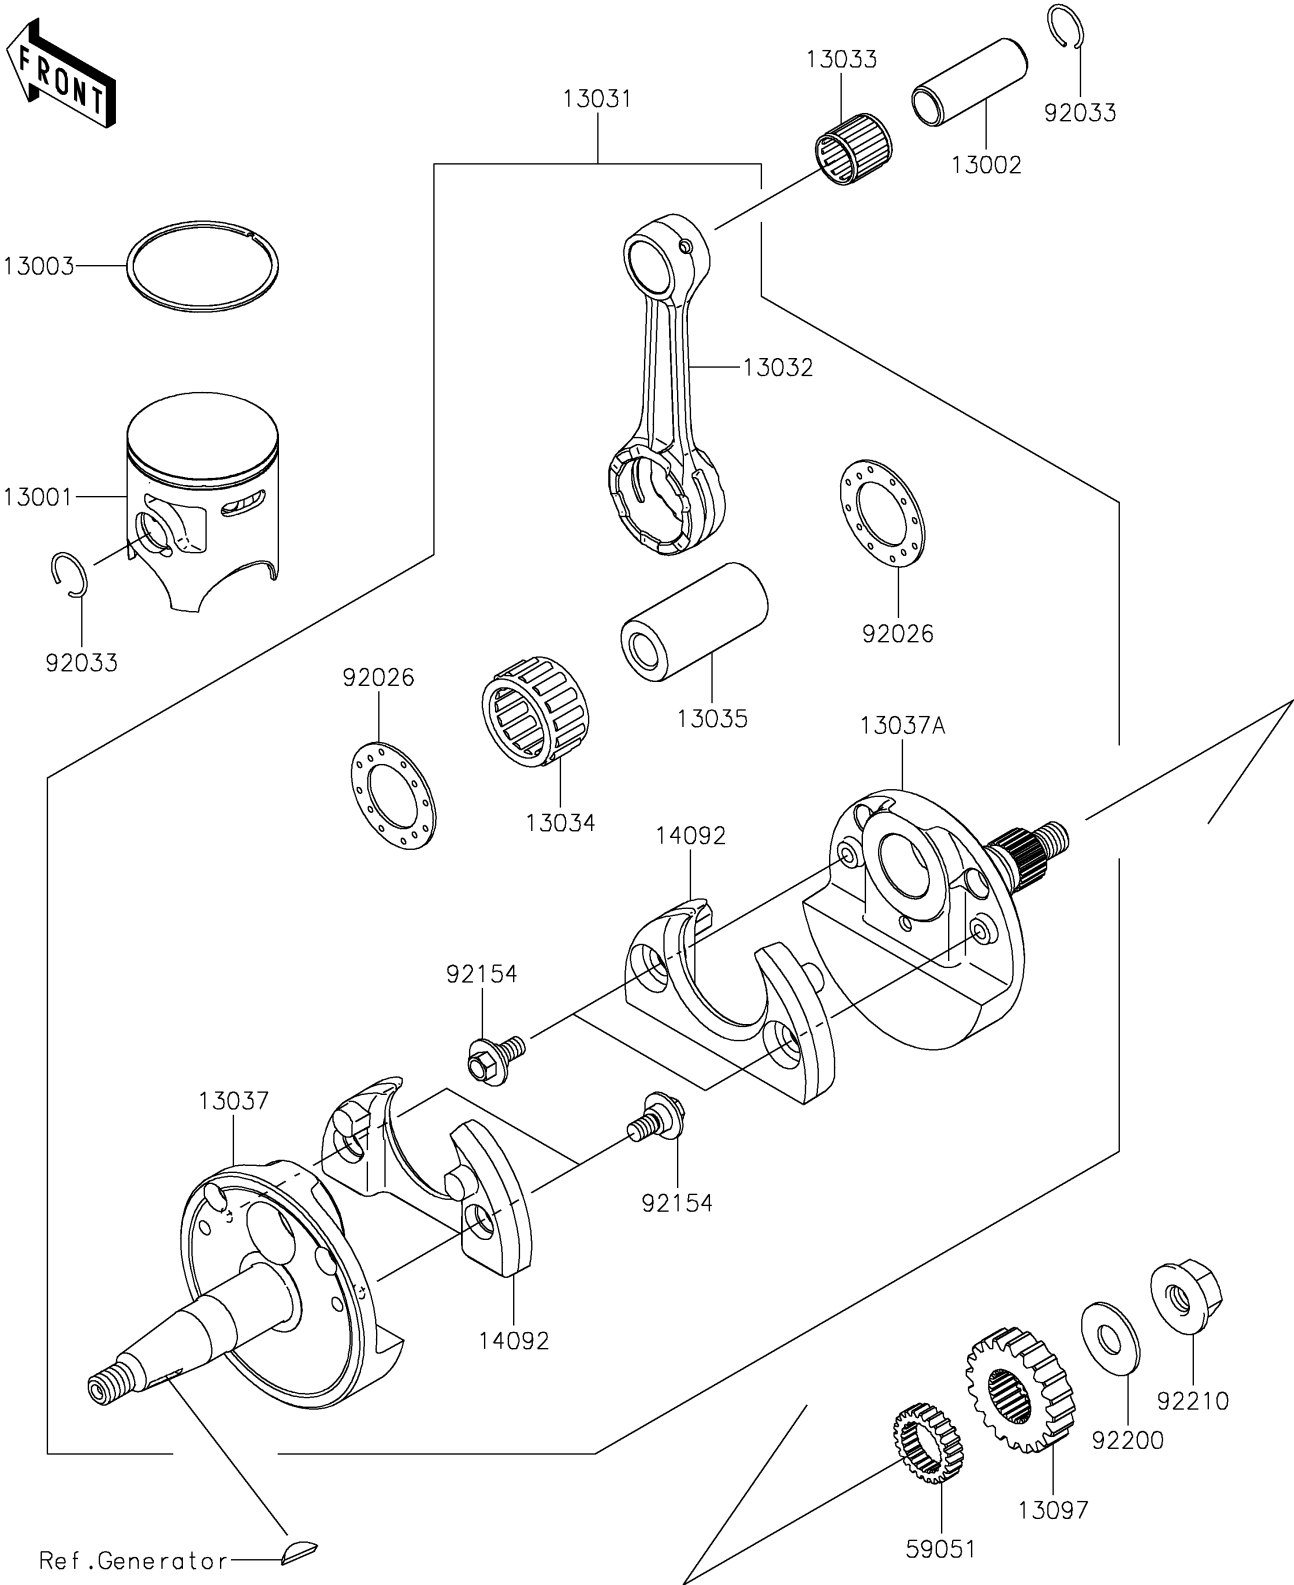

2021 KX™ 85 PARTS DIAGRAM

Crankshaft/Piston(s)

E1320

2021 KX™ 85 PARTS LIST

Crankshaft/Piston(s)

ITEM NAME	PART NUMBER	QUANTITY
PISTON-ENGINE (Ref # 13001)	13001-0744	1
PIN-PISTON (Ref # 13002)	13002-0040	1
RING-PISTON TOP (Ref # 13003)	13003-1441	1
CRANKSHAFT-COMP (Ref # 13031)	13031-0771	1
ROD-CONNECTING (Ref # 13032)	13032-1230	1
BEARING-SMALL END (Ref # 13033)	13033-1060	1
BEARING-BIG END,SKTZ 222916EGS (Ref # 13034)	13034-0013	1
PIN-CRANK (Ref # 13035)	13035-1054	1
CRANKSHAFT,LH (Ref # 13037)	13037-0796	1
CRANKSHAFT,RH (Ref # 13037A)	13037-0798	1
GEAR-PRIMARY SPUR,20T (Ref # 13097)	13097-1148	1
COVER (Ref # 14092)	14092-1081	2
GEAR-SPUR,PUMP,23T (Ref # 59051)	59051-1146	1
SPACER,22.2X37X1.0 (Ref # 92026)	92026-1136	2
RING-SNAP (Ref # 92033)	92033-0005	2
BOLT,FLANGED (Ref # 92154)	92154-1175	4
WASHER,10.2X25X1.5 (Ref # 92200)	92200-0213	1
NUT,FLANGED,10MM (Ref # 92210)	92210-0838	1