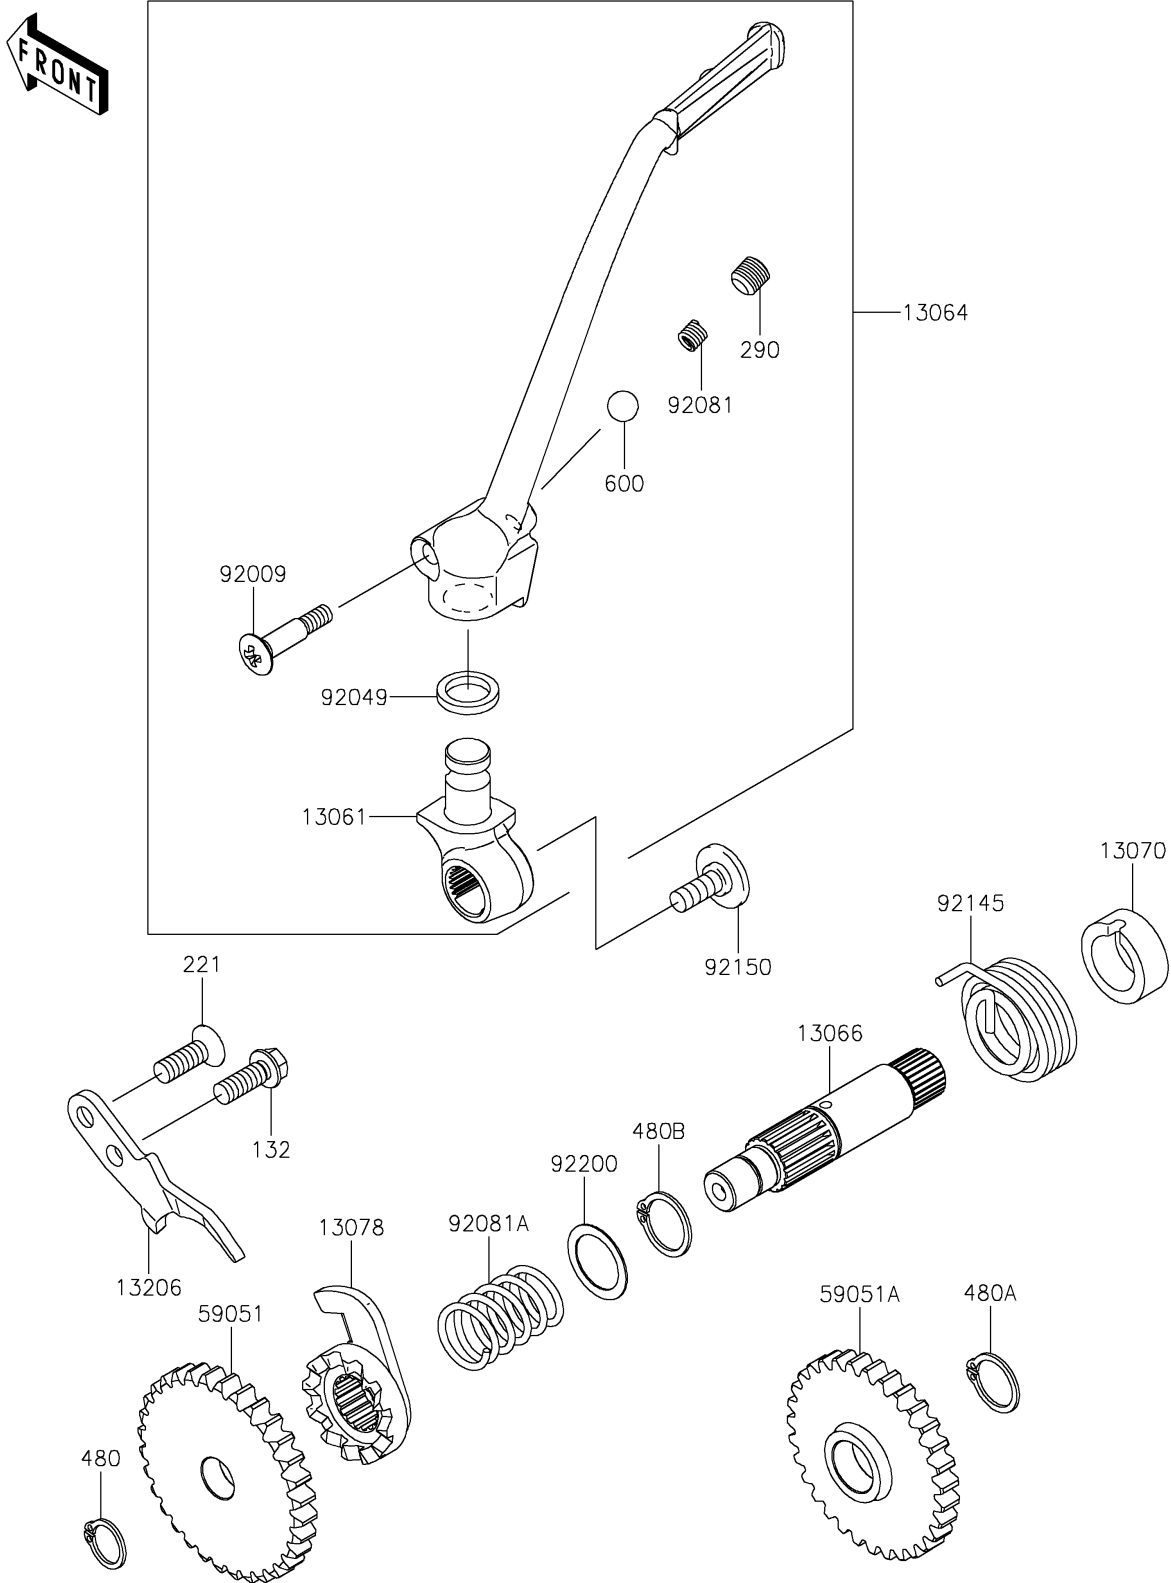

2021 KX™ 85 PARTS DIAGRAM

Kickstarter Mechanism

E1340

2021 KX™ 85 PARTS LIST

Kickstarter Mechanism

ITEM NAME	PART NUMBER	QUANTITY
BOSS,KICK PEDAL (Ref # 13061)	13061-1712	1
LEVER-ASSY-KICK,PEDAL (Ref # 13064)	13064-0073	1
SHAFT-KICK (Ref # 13066)	13066-1097	1
GUIDE (Ref # 13070)	13070-1314	1
RATCHET (Ref # 13078)	13078-1004	1
BOLT-FLANGED-SMALL,6X16 (Ref # 132)	132BA0616	1
GUIDE-KICK (Ref # 13206)	13206-1066	1
SCREW-CSK-CROS,6X18 (Ref # 221)	221AA0618	1
SCREW-SET-SOCKET,8X8 (Ref # 290)	290CA0808	1
CIRCLIP-TYPE-C,12MM (Ref # 480)	480J1200	1
CIRCLIP-TYPE-C,15MM (Ref # 480A)	480J1500	1
CIRCLIP-TYPE-C,16MM (Ref # 480B)	480J1600	1
GEAR-SPUR,32T (Ref # 59051)	59051-1026	1
GEAR-SPUR,31T,KICK (Ref # 59051A)	59051-1147	1
BALL-STEEL,1/4 (Ref # 600)	600A0800	1
SCREW,6X27 (Ref # 92009)	92009-1607	1
SEAL-OIL,SR12162.5 (Ref # 92049)	92049-1468	1
SPRING,KICK PEDAL (Ref # 92081)	92081-020	1
SPRING,RATCHET (Ref # 92081A)	92081-122	1
SPRING (Ref # 92145)	92145-1058	1
BOLT,SOCKET,6X16 (Ref # 92150)	92150-1673	1
WASHER,KICKSHAFT (Ref # 92200)	92200-1209	1