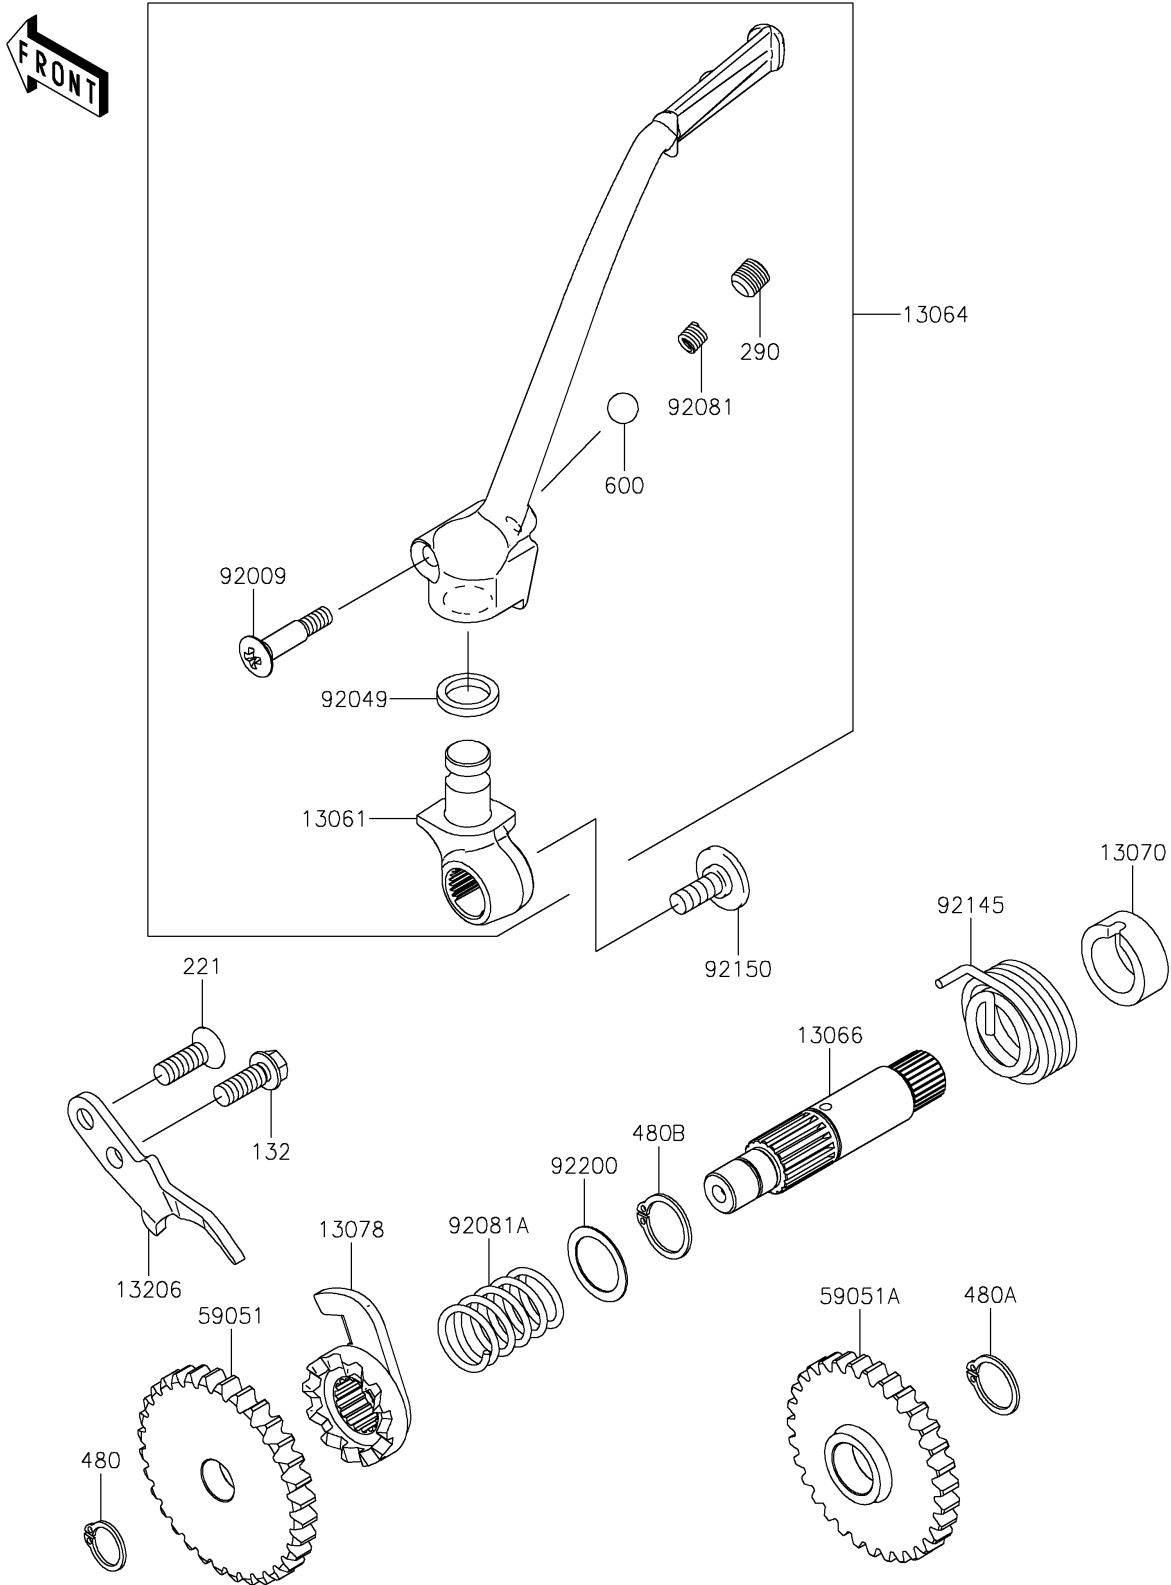

2021 KX™ 85 PARTS DIAGRAM

Kickstarter Mechanism

E1340

2021 KX™ 85 PARTS LIST

Kickstarter Mechanism

ITEM NAME	PART NUMBER	QUANTITY
BOSS,KICK PEDAL (Ref # 13061)	13061-1712	1
LEVER-ASSY-KICK,PEDAL (Ref # 13064)	13064-0073	1
SHAFT-KICK (Ref # 13066)	13066-1097	1
GUIDE (Ref # 13070)	13070-1314	1
RATCHET (Ref # 13078)	13078-1004	1
BOLT-FLANGED-SMALL,6X16 (Ref # 132)	132BA0616	1
GUIDE-KICK (Ref # 13206)	13206-1066	1
SCREW-CSK-CROS,6X18 (Ref # 221)	221AA0618	1
SCREW-SET-SOCKET,8X8 (Ref # 290)	290CA0808	1
CIRCLIP-TYPE-C,12MM (Ref # 480)	480J1200	1
CIRCLIP-TYPE-C,15MM (Ref # 480A)	480J1500	1
CIRCLIP-TYPE-C,16MM (Ref # 480B)	480J1600	1
GEAR-SPUR,32T (Ref # 59051)	59051-1026	1
GEAR-SPUR,31T,KICK (Ref # 59051A)	59051-1147	1
BALL-STEEL,1/4 (Ref # 600)	600A0800	1
SCREW,6X27 (Ref # 92009)	92009-1607	1
SEAL-OIL,SR12162.5 (Ref # 92049)	92049-1468	1
SPRING,KICK PEDAL (Ref # 92081)	92081-020	1
SPRING,RATCHET (Ref # 92081A)	92081-122	1
SPRING (Ref # 92145)	92145-1058	1
BOLT,SOCKET,6X16 (Ref # 92150)	92150-1673	1
WASHER,KICKSHAFT (Ref # 92200)	92200-1209	1