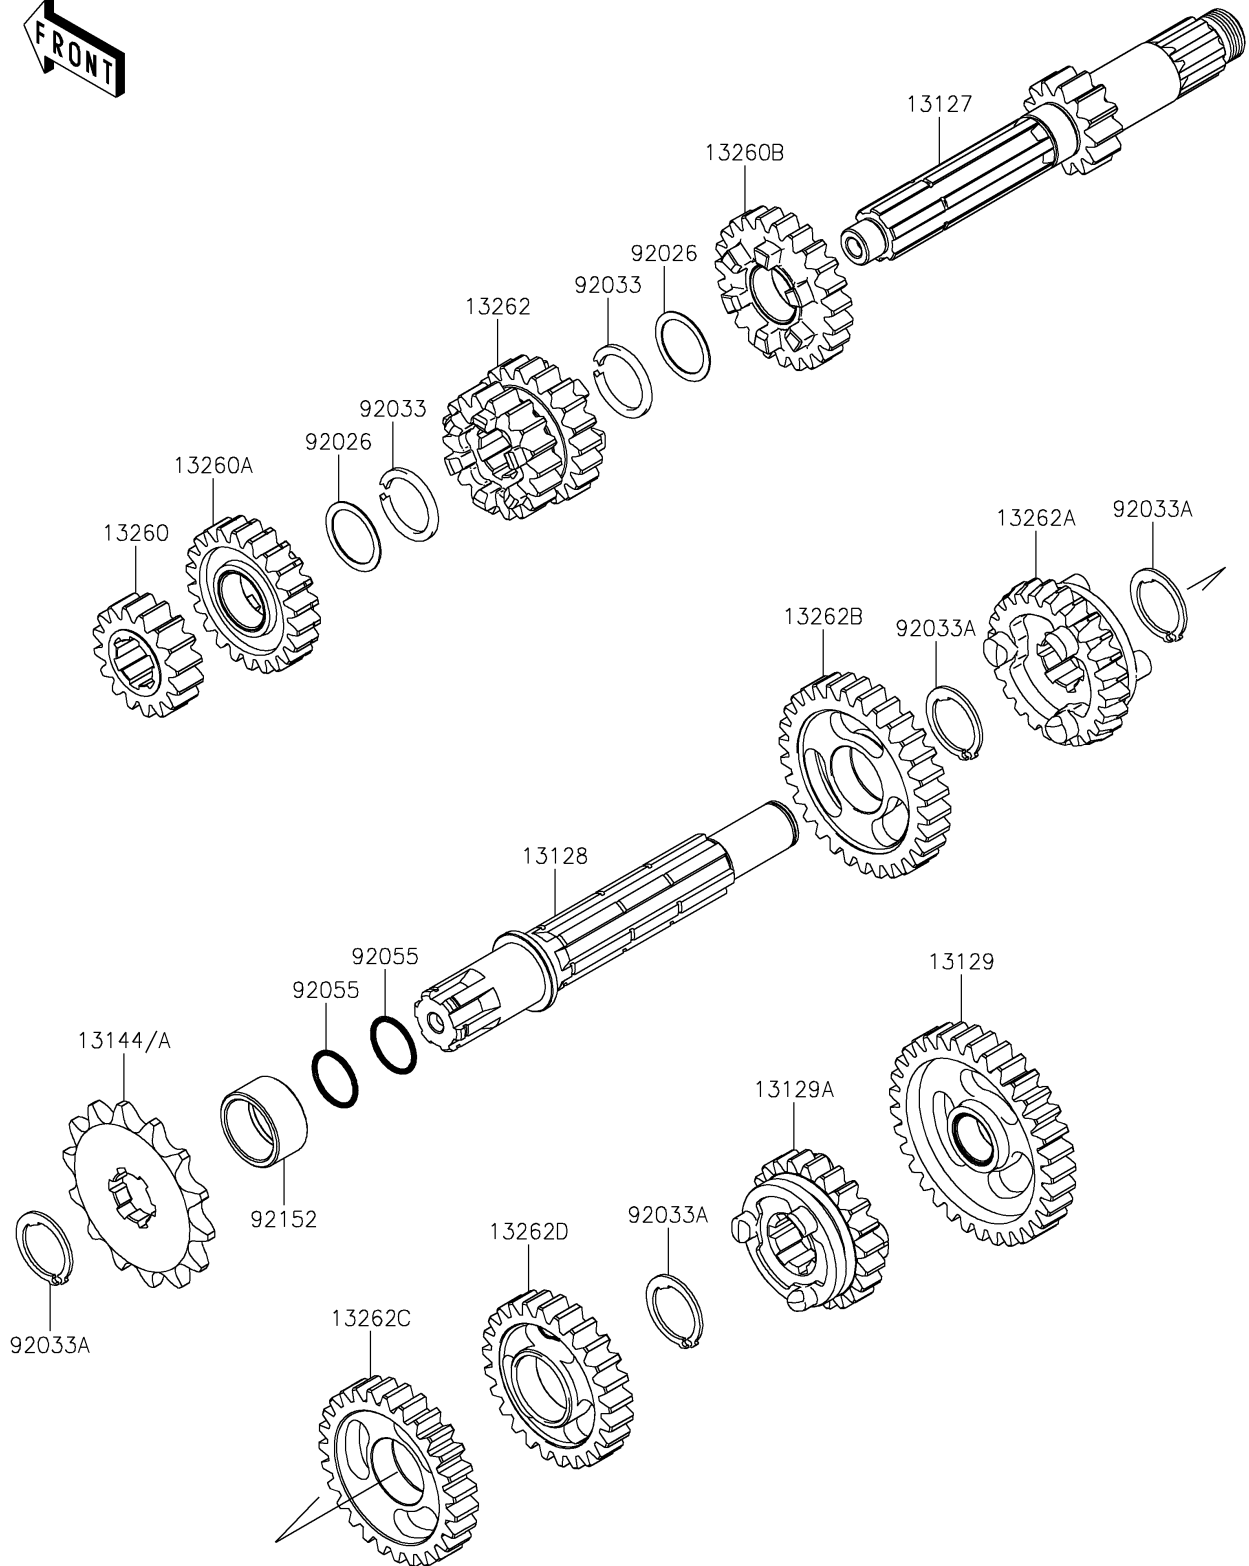

2021 KX™ 85 PARTS DIAGRAM

Transmission

E1361

2021 KX™ 85 PARTS LIST

Transmission

ITEM NAME	PART NUMBER	QUANTITY
SHAFT-TRANSMISSION INPUT,13T (Ref # 13127)	13127-1261	1
SHAFT-TRANSMISSION OUTPUT (Ref # 13128)	13128-0022	1
GEAR,OUTPUT LOW,33T (Ref # 13129)	13129-1725	1
GEAR,OUTPUT 6TH,22T (Ref # 13129A)	13129-1730	1
SPROCKET-OUTPUT,13T (Ref # 13144)	13144-0564	1
SPROCKET-OUTPUT,14T (Ref # 13144A)	13144-1022	1
GEAR,INPUT 2ND,16T (Ref # 13260)	13260-1014	1
GEAR,INPUT 5TH,22T (Ref # 13260A)	13260-1950	1
GEAR,INPUT 6TH,23T (Ref # 13260B)	13260-1951	1
GEAR,INPUT 3RD&4TH,18&20T (Ref # 13262)	13262-0180	1
GEAR,OUTPUT 5TH,24T (Ref # 13262A)	13262-0181	1
GEAR,OUTPUT 2ND,30T (Ref # 13262B)	13262-0298	1
GEAR,OUTPUT 3RD,27T (Ref # 13262C)	13262-0299	1
GEAR,OUTPUT 4TH,25T (Ref # 13262D)	13262-0300	1
SPACER,18X23X0.50 (Ref # 92026)	92026-1602	2
RING-SNAP (Ref # 92033)	92033-028	2
RING-SNAP,18MM (Ref # 92033A)	92033-1079	4
RING-O,17.5X1.5 (Ref # 92055)	92055-022	2
COLLAR,20X25X12.9 (Ref # 92152)	92152-0195	1