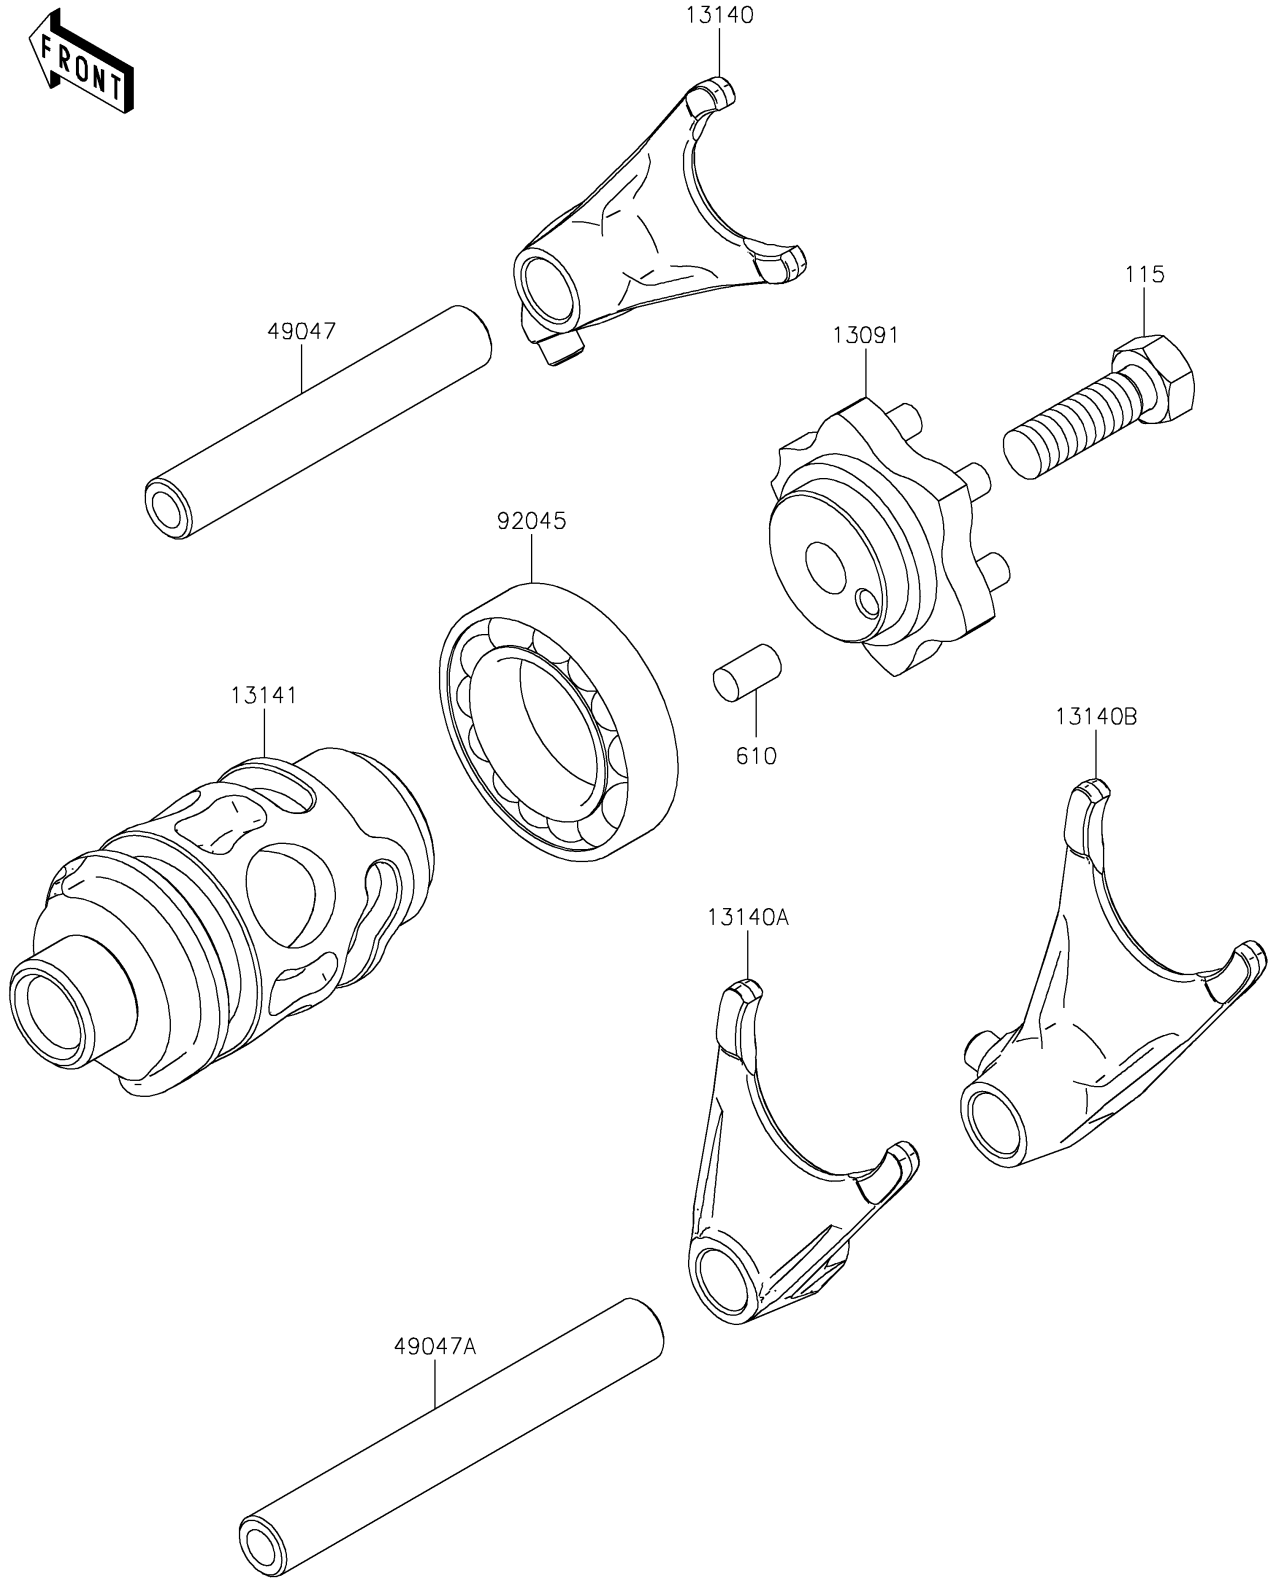

2021 KX™ 85 PARTS DIAGRAM

Gear Change Drum/Shift Fork(s)

E1362

2021 KX™ 85 PARTS LIST

Gear Change Drum/Shift Fork(s)

ITEM NAME	PART NUMBER	QUANTITY
BOLT-SMALL-UPSET,8X25 (Ref # 115)	115BA0825	1
HOLDER,CHANGE DRUM (Ref # 13091)	13091-1390	1
FORK-SHIFT,5TH&6TH (Ref # 13140)	13140-1302	1
FORK-SHIFT,2ND&3RD (Ref # 13140A)	13140-1303	1
FORK-SHIFT,LOW&4TH (Ref # 13140B)	13140-1304	1
DRUM-CHANGE (Ref # 13141)	13141-1120	1
ROD-SHIFT,5.9X10X64.5 (Ref # 49047)	49047-1063	1
ROD-SHIFT,5.9X10X81 (Ref # 49047A)	49047-1064	1
ROLLER,4X8 (Ref # 610)	610A0408	1
BEARING-BALL,6905Z (Ref # 92045)	92045-1058	1