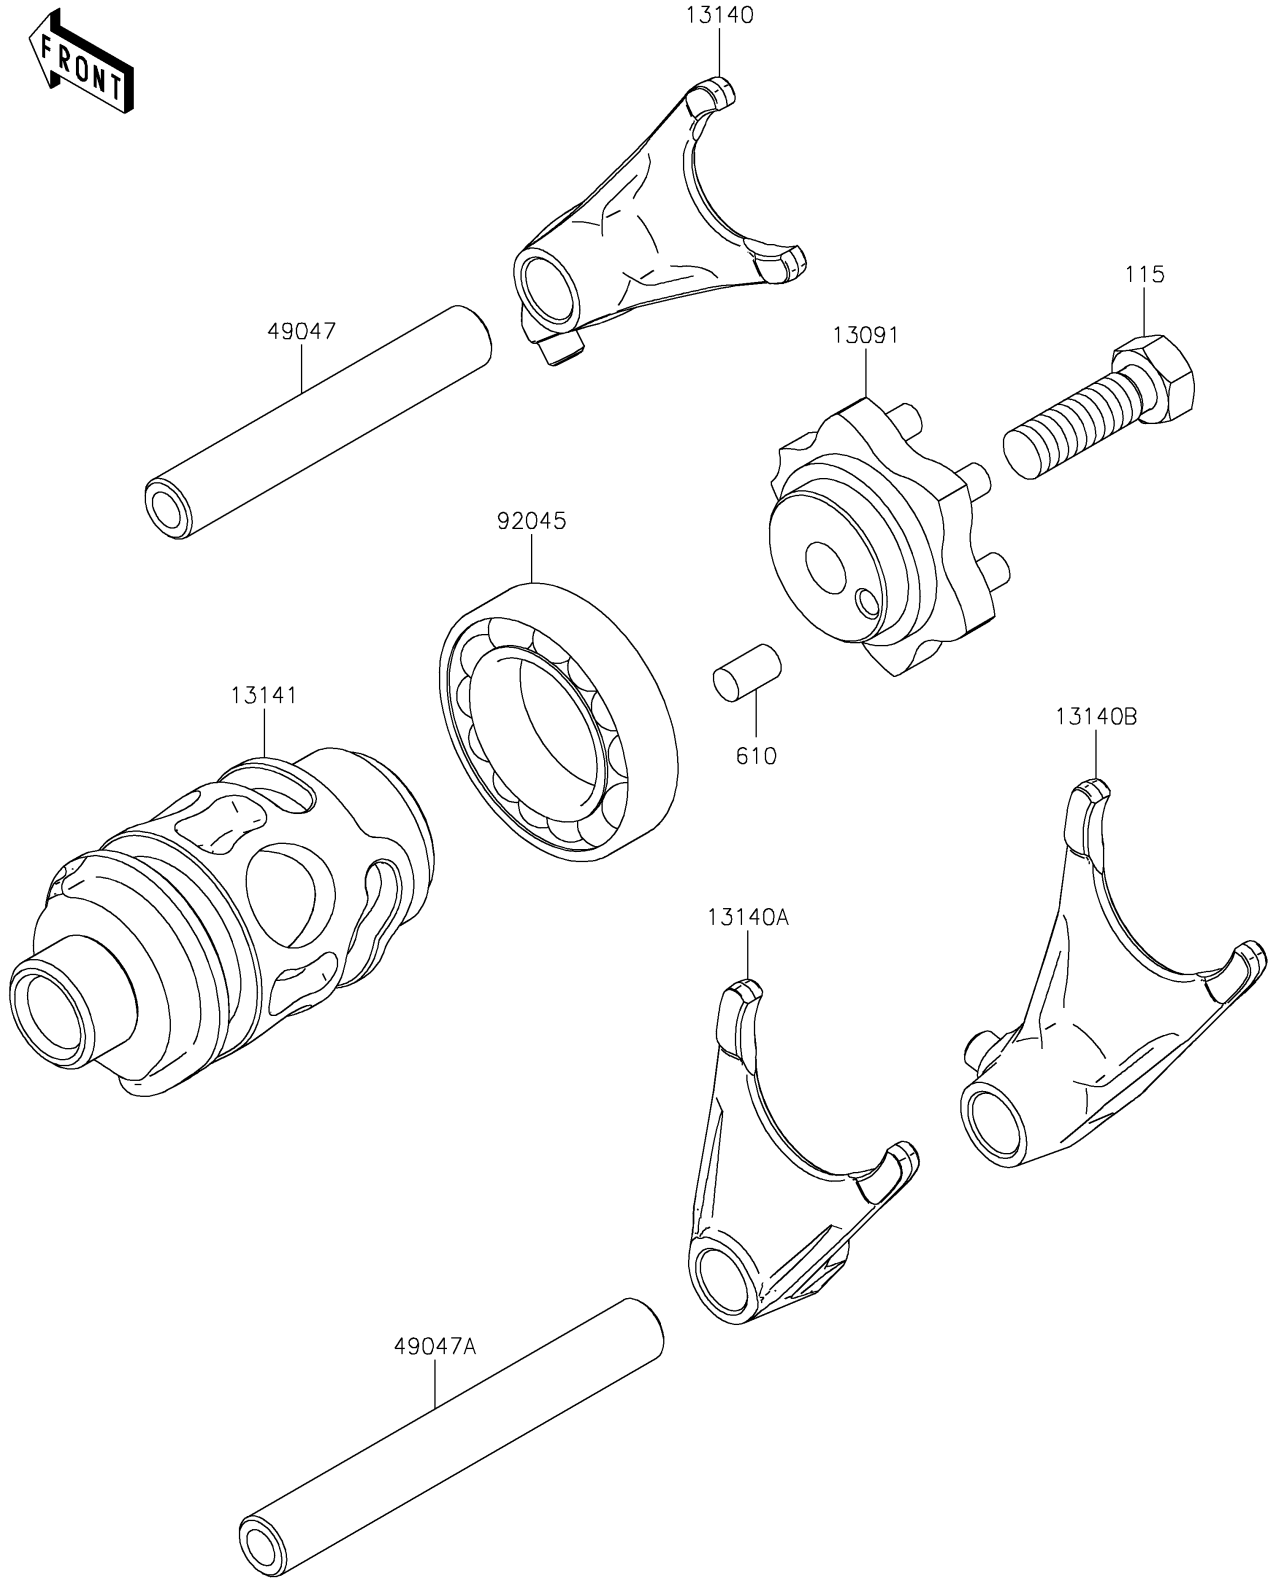

2021 KX™ 85 PARTS DIAGRAM

Gear Change Drum/Shift Fork(s)

E1362

2021 KX™ 85 PARTS LIST

Gear Change Drum/Shift Fork(s)

| ITEM NAME | PART NUMBER | QUANTITY |
|-------------------------------------|-------------|----------|
| BOLT-SMALL-UPSET,8X25 (Ref # 115) | 115BA0825 | 1 |
| HOLDER,CHANGE DRUM (Ref # 13091) | 13091-1390 | 1 |
| FORK-SHIFT,5TH&6TH (Ref # 13140) | 13140-1302 | 1 |
| FORK-SHIFT,2ND&3RD (Ref # 13140A) | 13140-1303 | 1 |
| FORK-SHIFT,LOW&4TH (Ref # 13140B) | 13140-1304 | 1 |
| DRUM-CHANGE (Ref # 13141) | 13141-1120 | 1 |
| ROD-SHIFT,5.9X10X64.5 (Ref # 49047) | 49047-1063 | 1 |
| ROD-SHIFT,5.9X10X81 (Ref # 49047A) | 49047-1064 | 1 |
| ROLLER,4X8 (Ref # 610) | 610A0408 | 1 |
| BEARING-BALL,6905Z (Ref # 92045) | 92045-1058 | 1 |