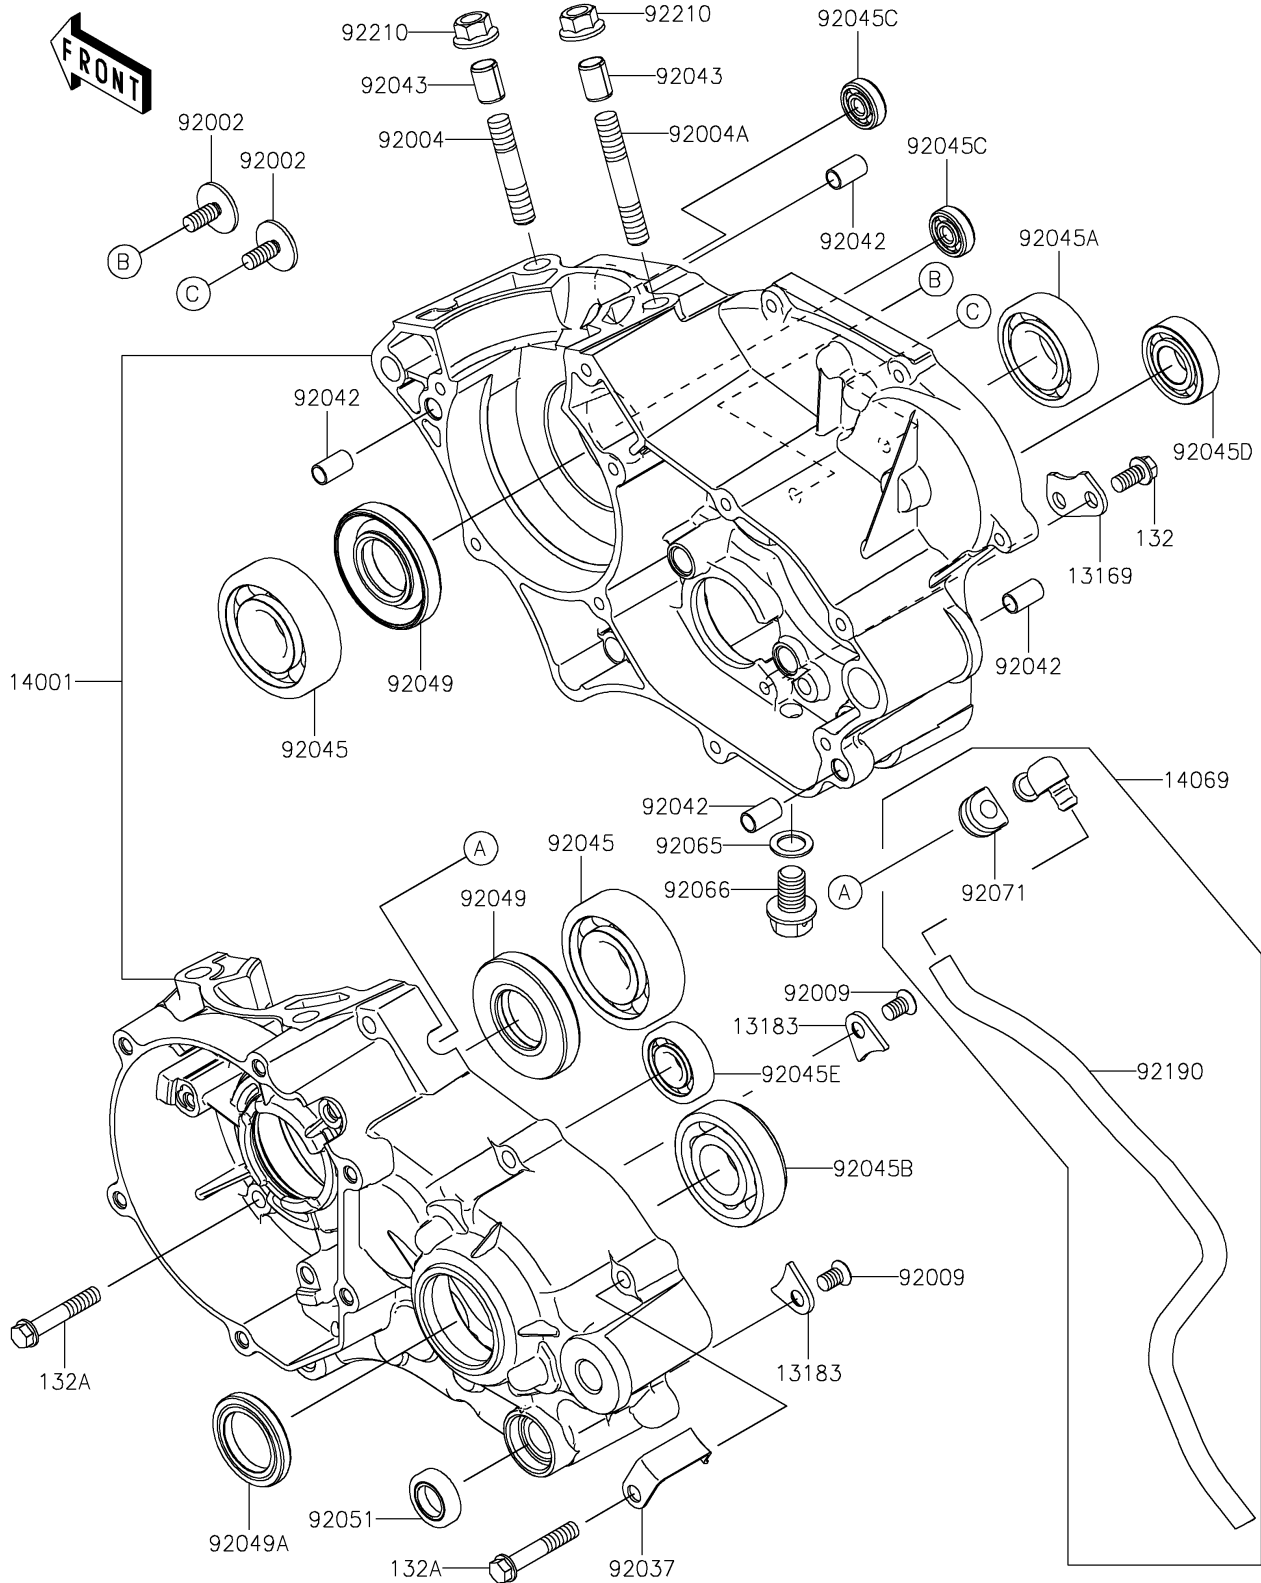

2021 KX™ 85 PARTS DIAGRAM

Crankcase

E1411

2021 KX™ 85 PARTS LIST

Crankcase

ITEM NAME	PART NUMBER	QUANTITY
PLATE,CHANGE DRUM (Ref # 13169)	13169-012	1
PLATE (Ref # 13183)	13183-1182	2
BOLT-FLANGED-SMALL,6X12 (Ref # 132)	132BA0612	2
BOLT-FLANGED-SMALL,6X35 (Ref # 132A)	132BA0635	9
SET-CRANKCASE (Ref # 14001)	14001-0681	1
BREATHER (Ref # 14069)	14069-1062	1
BOLT,6X16 (Ref # 92002)	92002-1659	2
STUD,8X28.5 (Ref # 92004)	92004-1252	2
STUD,8X37 (Ref # 92004A)	92004-1254	2
SCREW,6X10 (Ref # 92009)	92009-1563	2
CLAMP,HARNESS (Ref # 92037)	92037-1318	1
PIN,DOWEL,6.3X8X14 (Ref # 92042)	92042-007	4
PIN,8.2X10X14 (Ref # 92043)	92043-1264	2
BEARING-BALL,R-6304C3 (Ref # 92045)	92045-1059	2
BEARING-BALL,6004TMB (Ref # 92045A)	92045-1118	1
BEARING-BALL,6204 (Ref # 92045B)	92045-1226	1
BEARING-BALL,626MC3 (Ref # 92045C)	92045-1304	2
BEARING-BALL,TMB002 (Ref # 92045D)	92045-1360	1
BEARING-BALL,16101JRX3 (Ref # 92045E)	92045-1450	1
SEAL-OIL,SD20407GS (Ref # 92049)	92049-1188	2
SEAL-OIL,TC25375 (Ref # 92049A)	92049-1292	1
SEAL-OIL,TB13225.5 (Ref # 92051)	92051-005	1
GASKET,10.5X16X1 (Ref # 92065)	92065-058	1
PLUG,DRAIN (Ref # 92066)	92066-1437	1
GROMMET,BREATHER (Ref # 92071)	92071-042	1
TUBE,6X9X330 (Ref # 92190)	92190-1116	1
NUT,8MM (Ref # 92210)	92210-0076	4