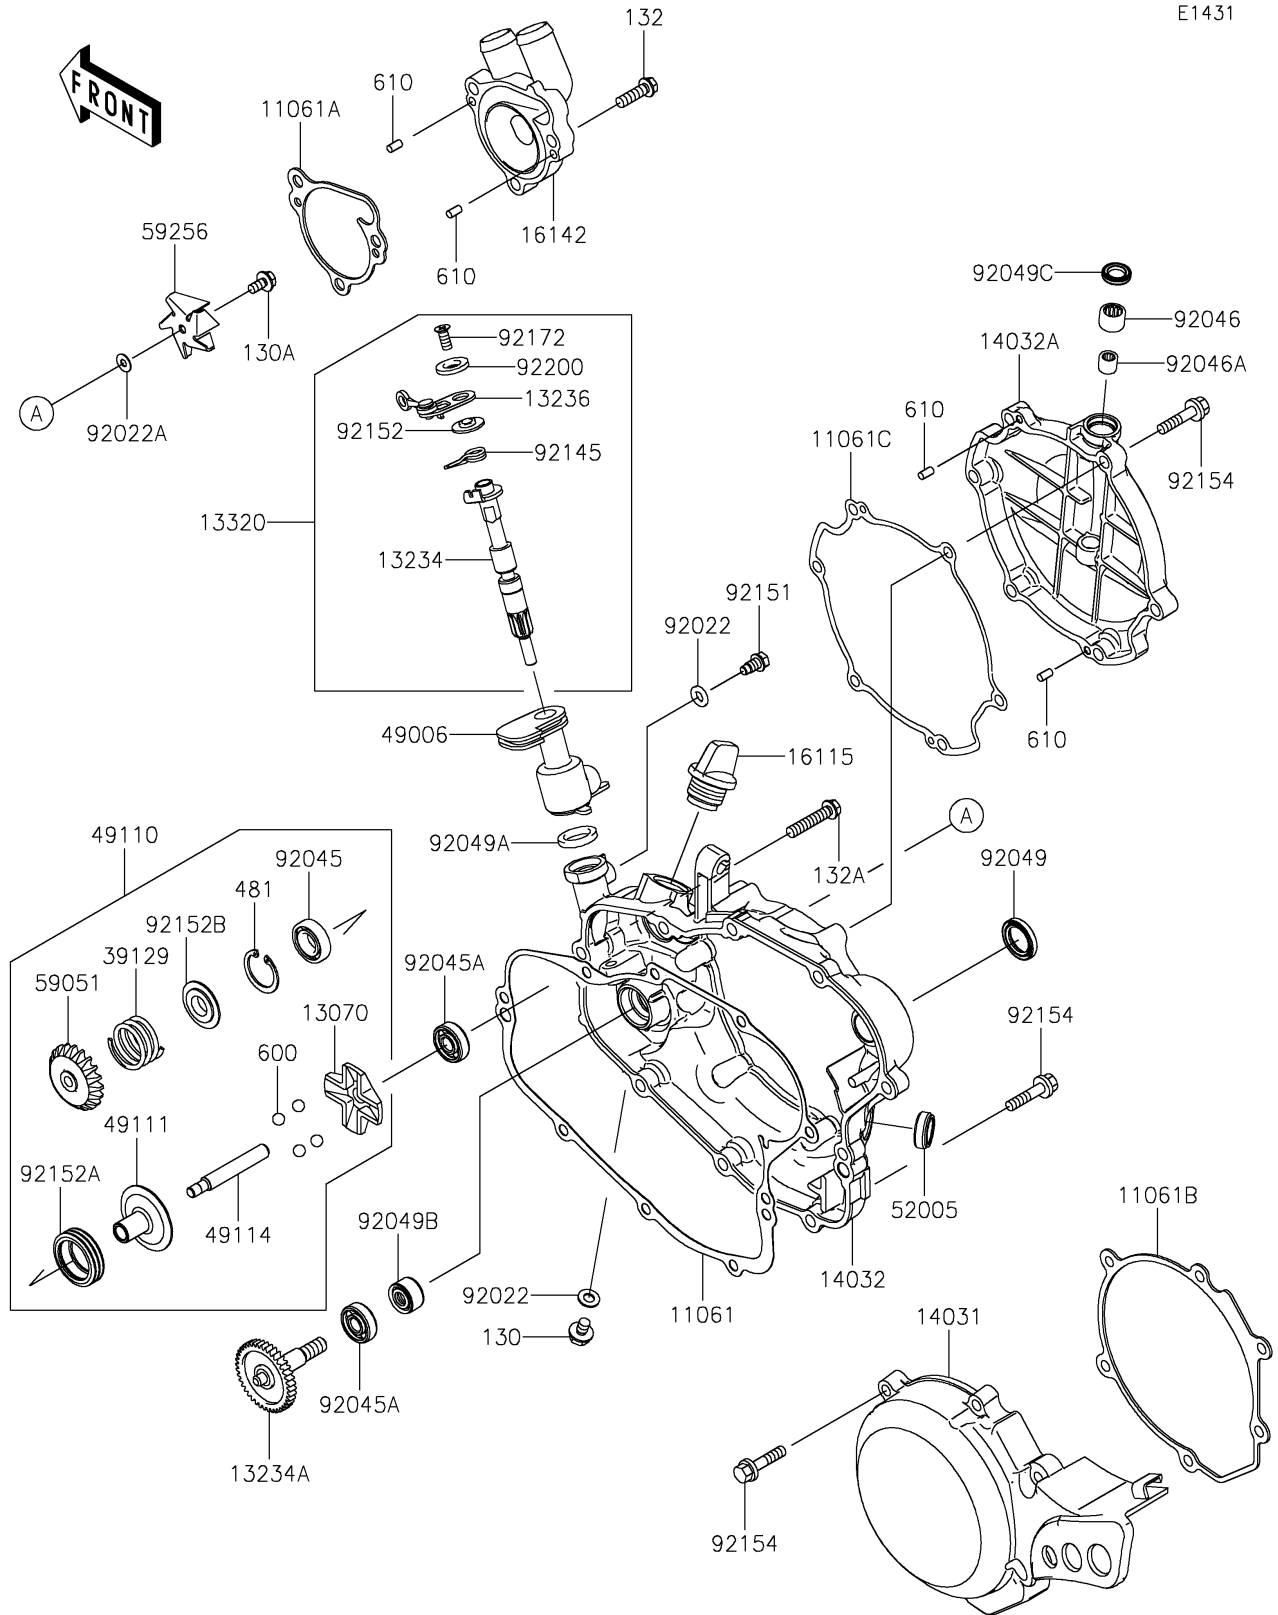

2021 KX™ 85 PARTS DIAGRAM

Engine Cover(s)

E1431

2021 KX™ 85 PARTS LIST

Engine Cover(s)

ITEM NAME	PART NUMBER	QUANTITY
GASKET,CLUTCH COVER (Ref # 11061)	11061-0122	1
GASKET,PUMP COVER (Ref # 11061A)	11061-0184	1
GASKET,GENERATOR COVER (Ref # 11061B)	11061-0194	1
GASKET,CLUTCH COVER (Ref # 11061C)	11061-0869	1
GUIDE,GOVERNOR (Ref # 13070)	13070-1309	1
SHAFT-COMP (Ref # 13234)	13234-0008	1
SHAFT-COMP,WATER PUMP (Ref # 13234A)	13234-1103	1
LEVER-COMP (Ref # 13236)	13236-0023	1
LEVER-ASSY (Ref # 13320)	13320-0002	1
COVER-GENERATOR (Ref # 14031)	14031-0580	1
COVER-CLUTCH,INSIDE (Ref # 14032)	14032-0041	1
COVER-CLUTCH,OUTSIDE (Ref # 14032A)	14032-0578	1
CAP-OIL FILLER (Ref # 16115)	16115-018	1
COVER-PUMP,WATER (Ref # 16142)	16142-1144	1
SPRING-GOVERNOR (Ref # 39129)	39129-1022	1
BOOT,GOVERNOR (Ref # 49006)	49006-1313	1
GOVERNOR-ASSY (Ref # 49110)	49110-0014	1
HOLDER-GOVERNOR WEIGHT (Ref # 49111)	49111-1064	1
SHAFT-GOVERNOR (Ref # 49114)	49114-0005	1
GAUGE,OIL LEVEL (Ref # 52005)	52005-0019	1
GEAR-SPUR (Ref # 59051)	59051-1412	1
IMPELLER (Ref # 59256)	59256-1064	1
WASHER,6.1X12X1 (Ref # 92022)	92022-077	2
WASHER,5.2X13X1 (Ref # 92022A)	92022-1380	1
BEARING-BALL (Ref # 92045)	92045-0010	1
BEARING-BALL,608MC3 (Ref # 92045A)	92045-1305	2
BEARING-NEEDLE,HK1010FM (Ref # 92046)	92046-0046	1
BEARING-NEEDLE,6BTM109 (Ref # 92046A)	92046-1217	1
SEAL-OIL,SB16244 (Ref # 92049)	92049-002	1