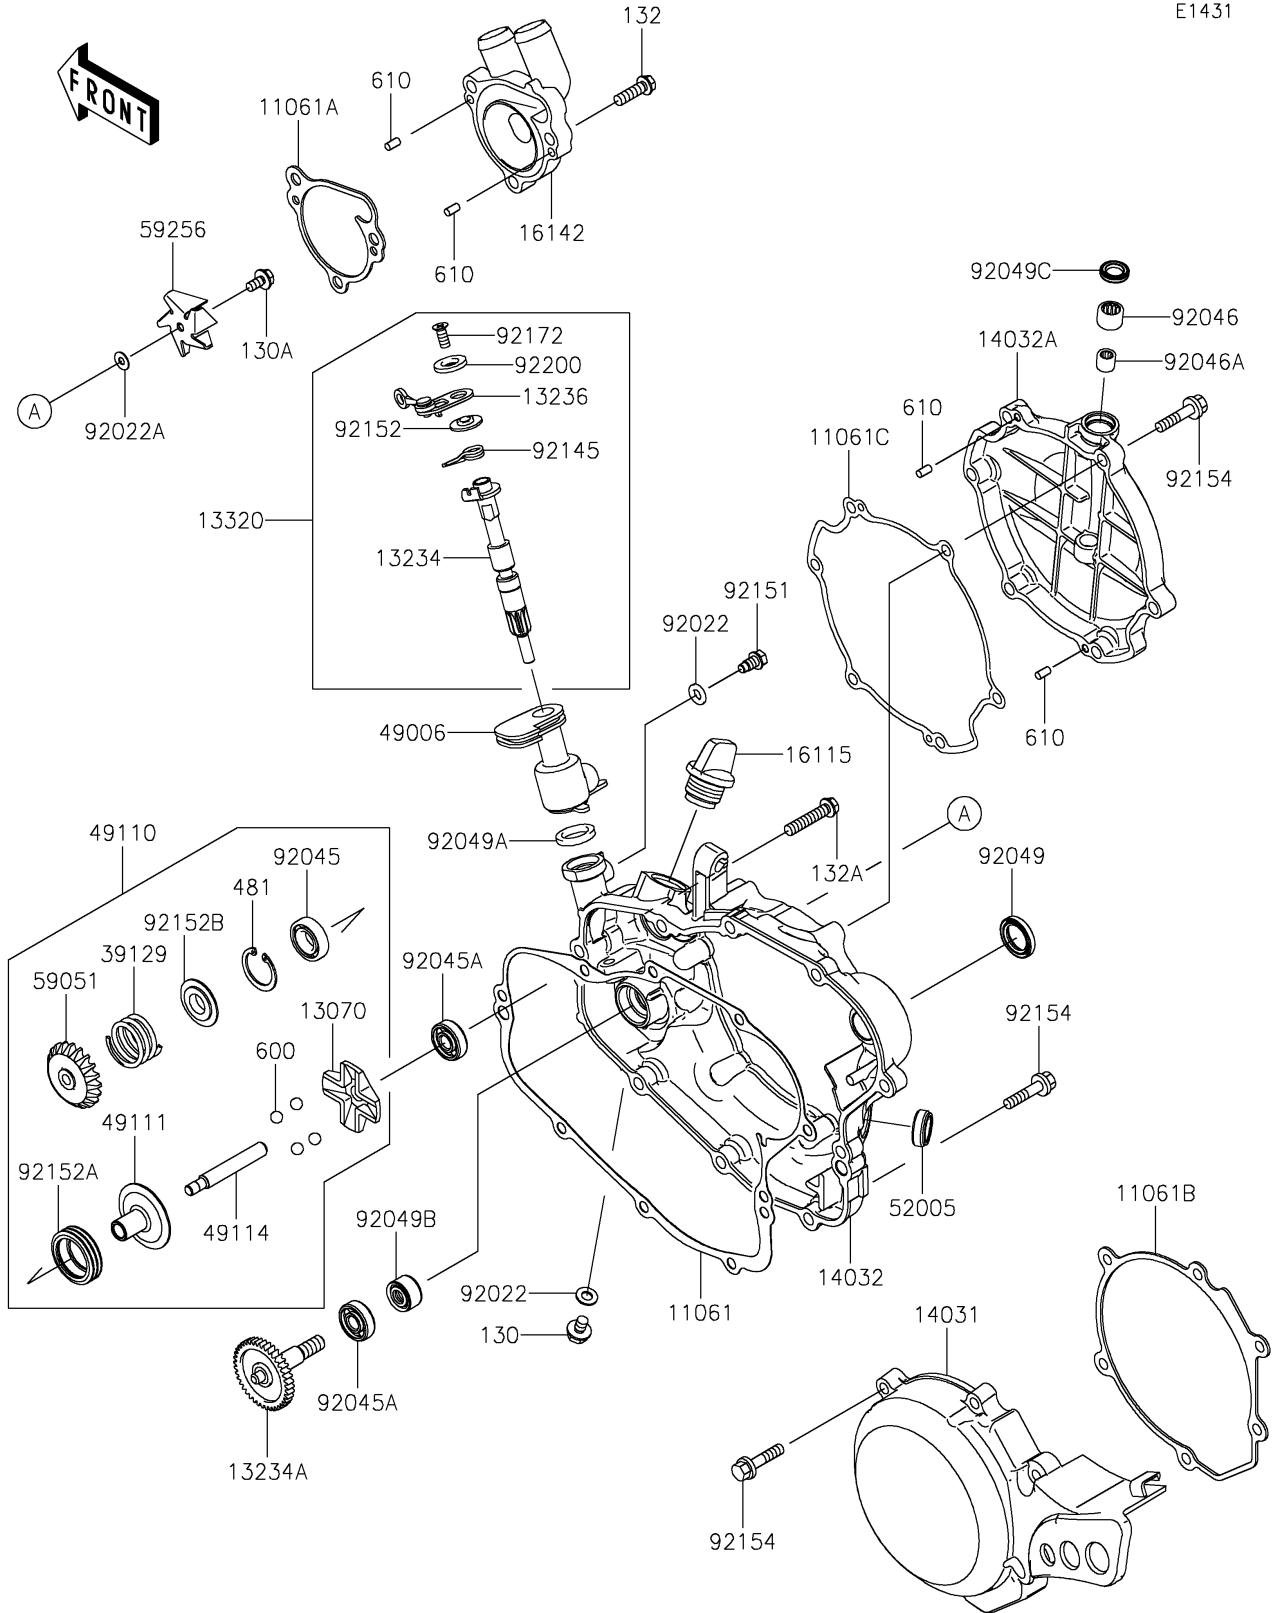

2021 KX™ 85 PARTS DIAGRAM

Engine Cover(s)

E1431

2021 KX™ 85 PARTS LIST

Engine Cover(s)

ITEM NAME	PART NUMBER	QUANTITY
GASKET,CLUTCH COVER (Ref # 11061)	11061-0122	1
GASKET,PUMP COVER (Ref # 11061A)	11061-0184	1
GASKET,GENERATOR COVER (Ref # 11061B)	11061-0194	1
GASKET,CLUTCH COVER (Ref # 11061C)	11061-0869	1
GUIDE,GOVERNOR (Ref # 13070)	13070-1309	1
SHAFT-COMP (Ref # 13234)	13234-0008	1
SHAFT-COMP,WATER PUMP (Ref # 13234A)	13234-1103	1
LEVER-COMP (Ref # 13236)	13236-0023	1
LEVER-ASSY (Ref # 13320)	13320-0002	1
COVER-GENERATOR (Ref # 14031)	14031-0580	1
COVER-CLUTCH,INSIDE (Ref # 14032)	14032-0041	1
COVER-CLUTCH,OUTSIDE (Ref # 14032A)	14032-0578	1
CAP-OIL FILLER (Ref # 16115)	16115-018	1
COVER-PUMP,WATER (Ref # 16142)	16142-1144	1
SPRING-GOVERNOR (Ref # 39129)	39129-1022	1
BOOT,GOVERNOR (Ref # 49006)	49006-1313	1
GOVERNOR-ASSY (Ref # 49110)	49110-0014	1
HOLDER-GOVERNOR WEIGHT (Ref # 49111)	49111-1064	1
SHAFT-GOVERNOR (Ref # 49114)	49114-0005	1
GAUGE,OIL LEVEL (Ref # 52005)	52005-0019	1
GEAR-SPUR (Ref # 59051)	59051-1412	1
IMPELLER (Ref # 59256)	59256-1064	1
WASHER,6.1X12X1 (Ref # 92022)	92022-077	2
WASHER,5.2X13X1 (Ref # 92022A)	92022-1380	1
BEARING-BALL (Ref # 92045)	92045-0010	1
BEARING-BALL,608MC3 (Ref # 92045A)	92045-1305	2
BEARING-NEEDLE,HK1010FM (Ref # 92046)	92046-0046	1
BEARING-NEEDLE,6BTM109 (Ref # 92046A)	92046-1217	1
SEAL-OIL,SB16244 (Ref # 92049)	92049-002	1