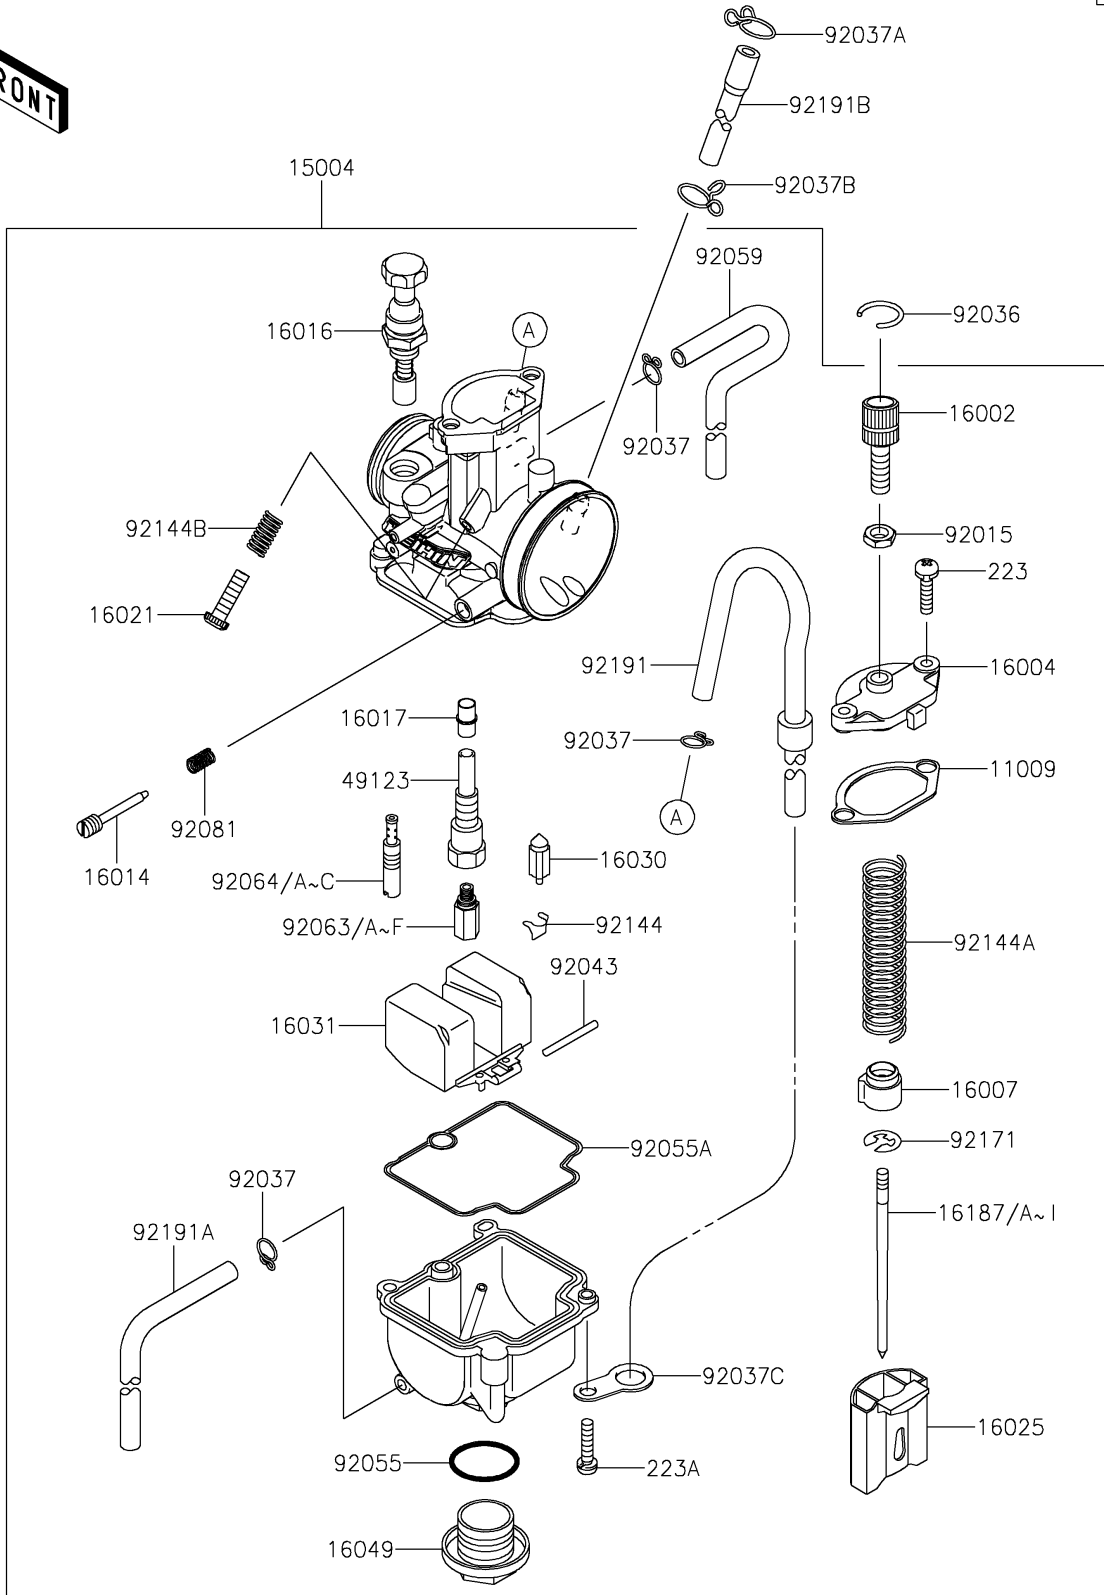

2021 KX™ 85 PARTS DIAGRAM

Carburetor

E1611