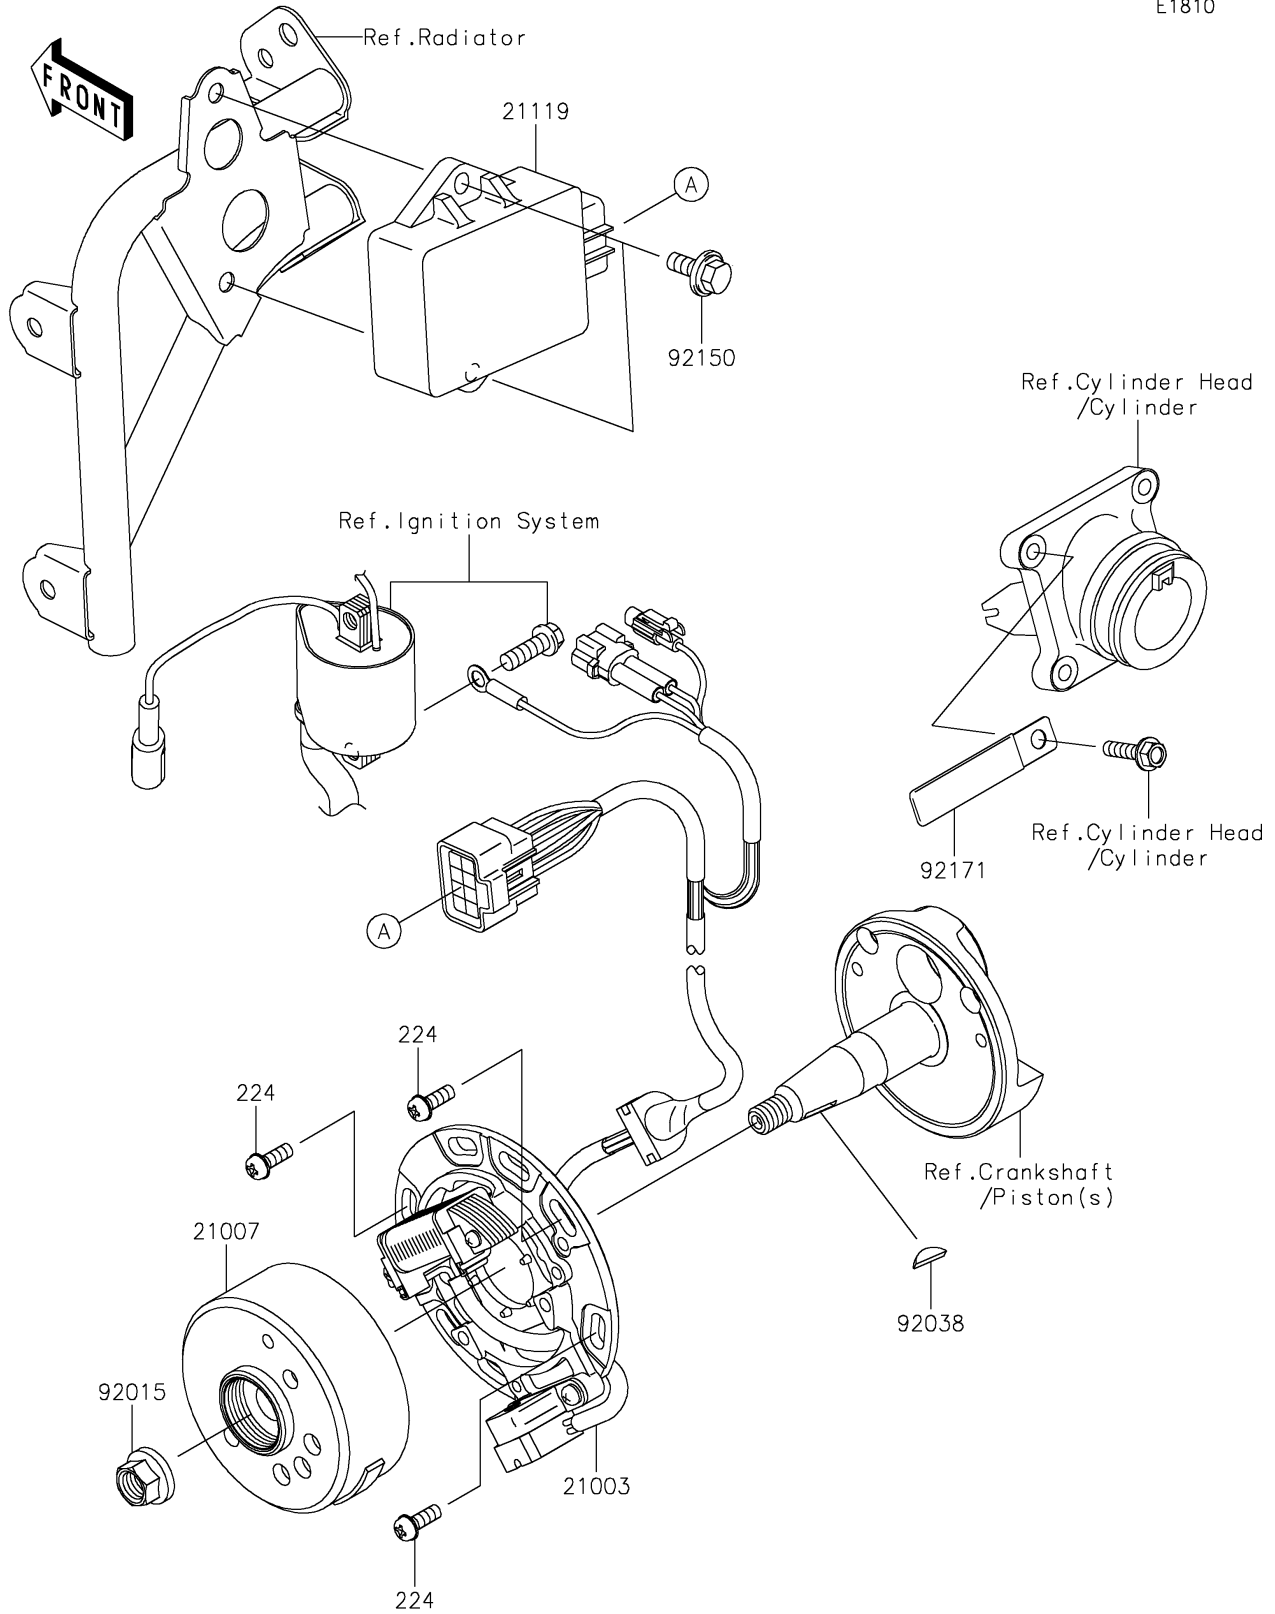

2021 KX™ 85 PARTS DIAGRAM

Generator

E1810

2021 KX™ 85 PARTS LIST

Generator

ITEM NAME	PART NUMBER	QUANTITY
STATOR (Ref # 21003)	21003-0150	1
ROTOR,I=4.0 (Ref # 21007)	21007-0073	1
IGNITER (Ref # 21119)	21119-0587	1
SCREW-PAN-WP-CROS,6X14 (Ref # 224)	224AA0614	3
NUT,FLANGED,10MM (Ref # 92015)	92015-077	1
KEY,WOODRUFF (Ref # 92038)	92038-001	1
BOLT,FLANGED,6X16 (Ref # 92150)	92150-1506	2
CLAMP,L=60 (Ref # 92171)	92171-0652	1