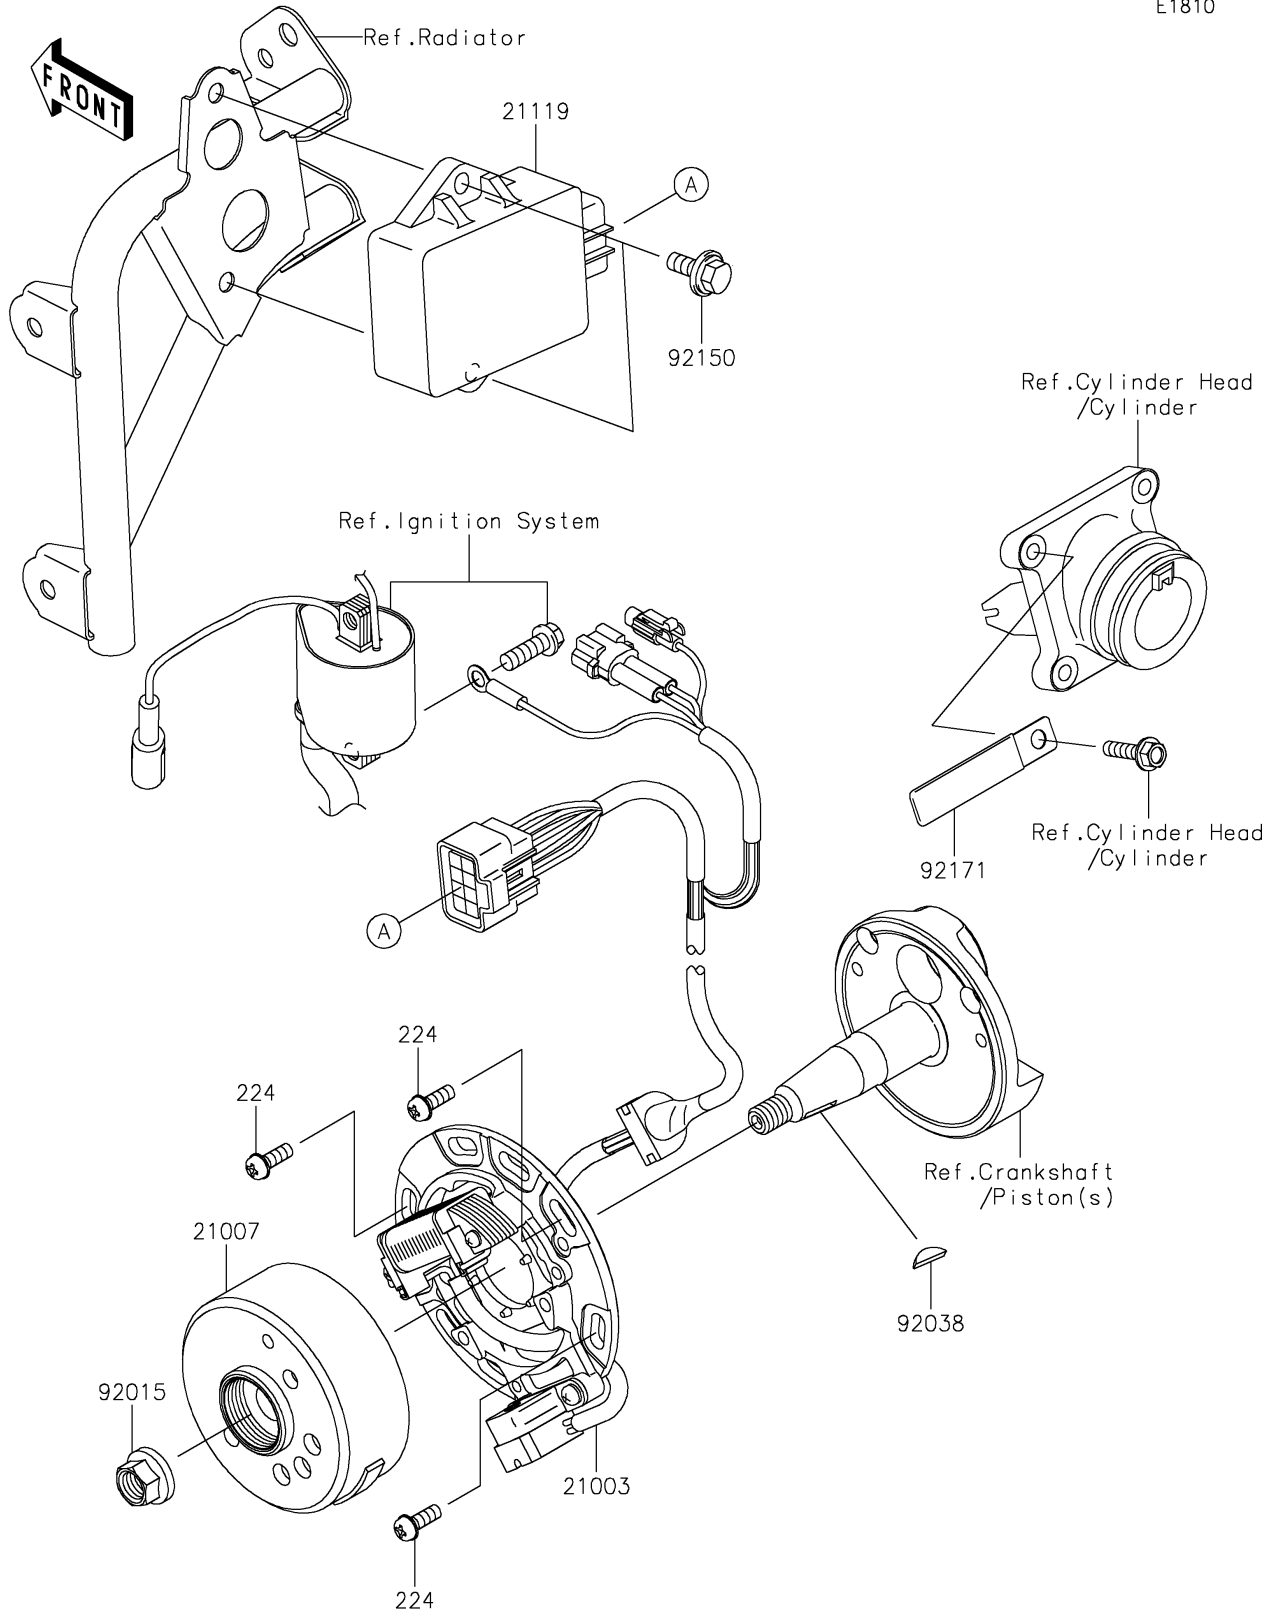

2021 KX™ 85 PARTS DIAGRAM

Generator

E1810

2021 KX™ 85 PARTS LIST

Generator

ITEM NAME	PART NUMBER	QUANTITY
STATOR (Ref # 21003)	21003-0150	1
ROTOR,I=4.0 (Ref # 21007)	21007-0073	1
IGNITER (Ref # 21119)	21119-0587	1
SCREW-PAN-WP-CROS,6X14 (Ref # 224)	224AA0614	3
NUT,FLANGED,10MM (Ref # 92015)	92015-077	1
KEY,WOODRUFF (Ref # 92038)	92038-001	1
BOLT,FLANGED,6X16 (Ref # 92150)	92150-1506	2
CLAMP,L=60 (Ref # 92171)	92171-0652	1