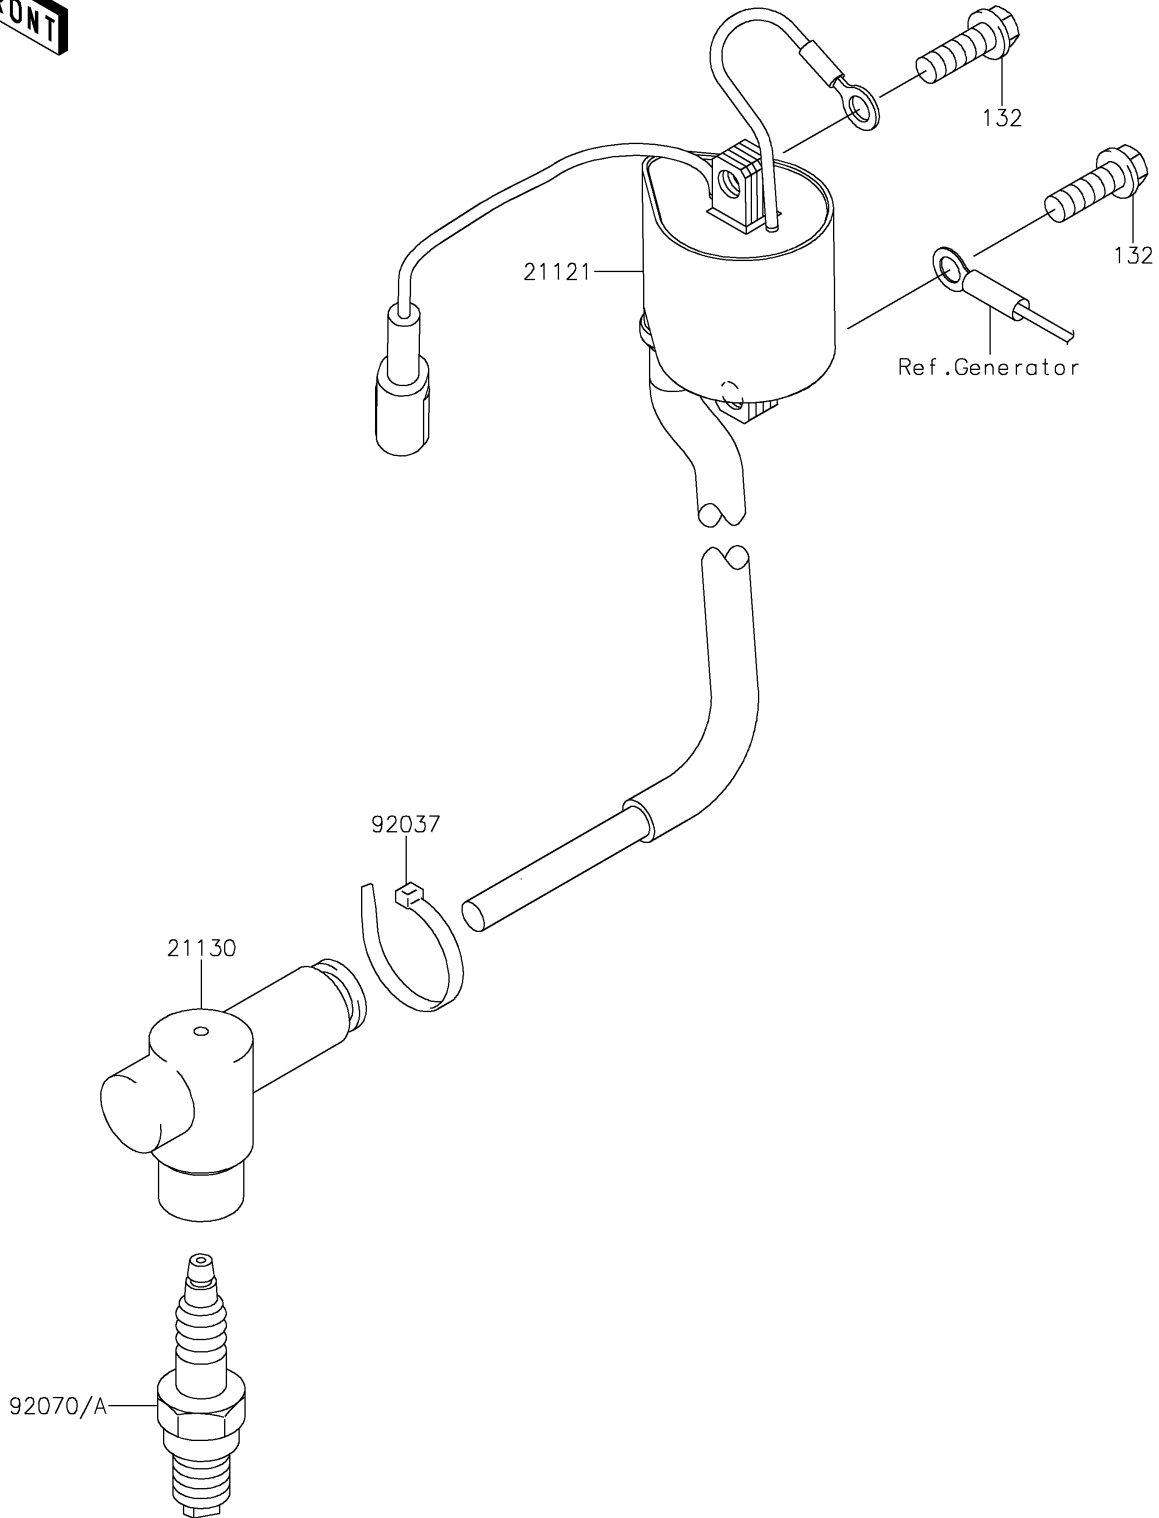

2021 KX™ 85 PARTS DIAGRAM

Ignition System

E1830

2021 KX™ 85 PARTS LIST

Ignition System

ITEM NAME	PART NUMBER	QUANTITY
BOLT-FLANGED-SMALL,6X18 (Ref # 132)	132BA0618	2
COIL-IGNITION (Ref # 21121)	21121-0722	1
CAP-SPARK PLUG (Ref # 21130)	21130-1077	1
CLAMP (Ref # 92037)	92037-1173	1
PLUG-SPARK,BR9EVX(NGK),SOLID (Ref # 92070)	92070-1228	1
PLUG-SPARK,R6252K-105NGK,SOLID (Ref # 92070A)	92070-1241	1