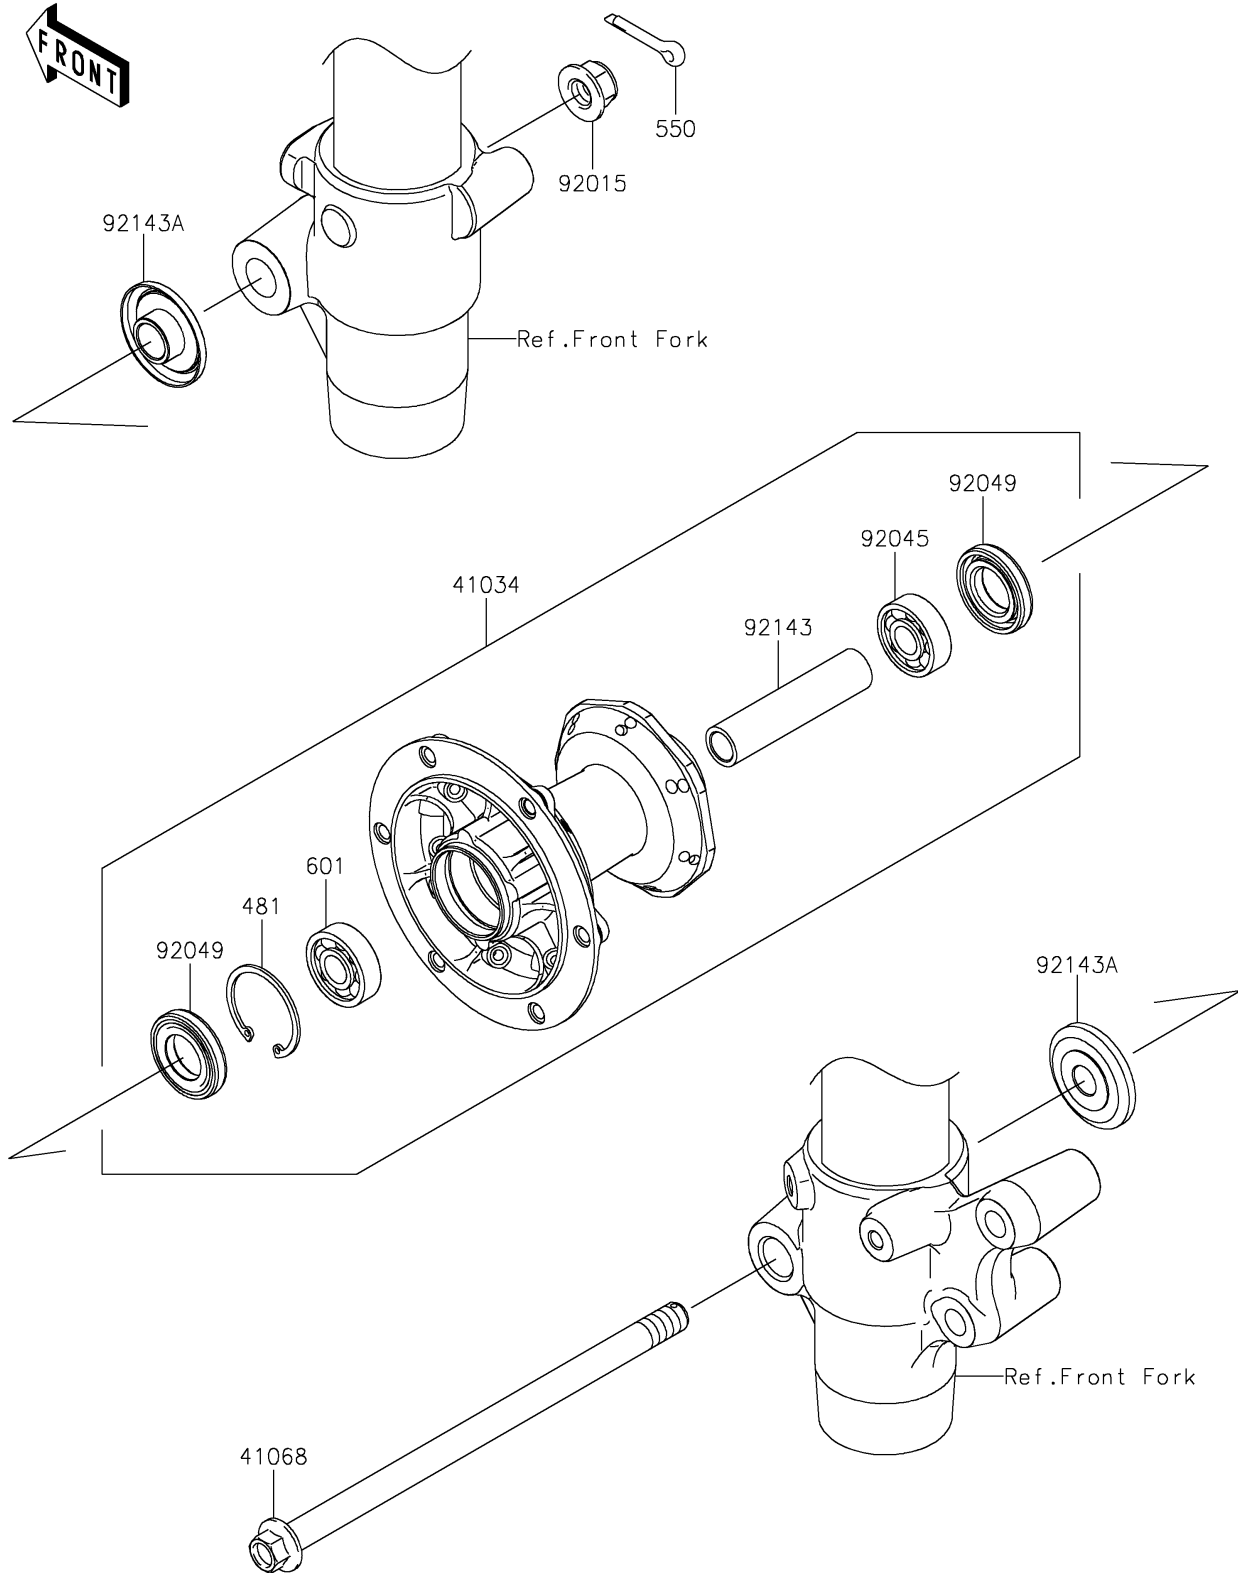

2021 KX™ 85 PARTS DIAGRAM

Front Hub

F2230

2021 KX™ 85 PARTS LIST

Front Hub

ITEM NAME	PART NUMBER	QUANTITY
DRUM-ASSY,FRONT BRAKE (Ref # 41034)	41034-1310	1
AXLE,FR (Ref # 41068)	41068-1333	1
CIRCLIP-TYPE-C,37MM (Ref # 481)	481J3700	1
PIN-COTTER,2.5X20 (Ref # 550)	550AA2520	1
BEARING-BALL,#6201UUC3 (Ref # 601)	601B6301UU	1
NUT,LOCK,FLANGED,12MM (Ref # 92015)	92015-1433	1
BEARING-BALL,TMB201LLUC3/2A (Ref # 92045)	92045-1062	1
SEAL-OIL,TC20376.5 (Ref # 92049)	92049-1257	2
COLLAR,FR BRAKE DRUM,L=76 (Ref # 92143)	92143-1935	1
COLLAR,FR AXLE,L=12 (Ref # 92143A)	92143-1936	2