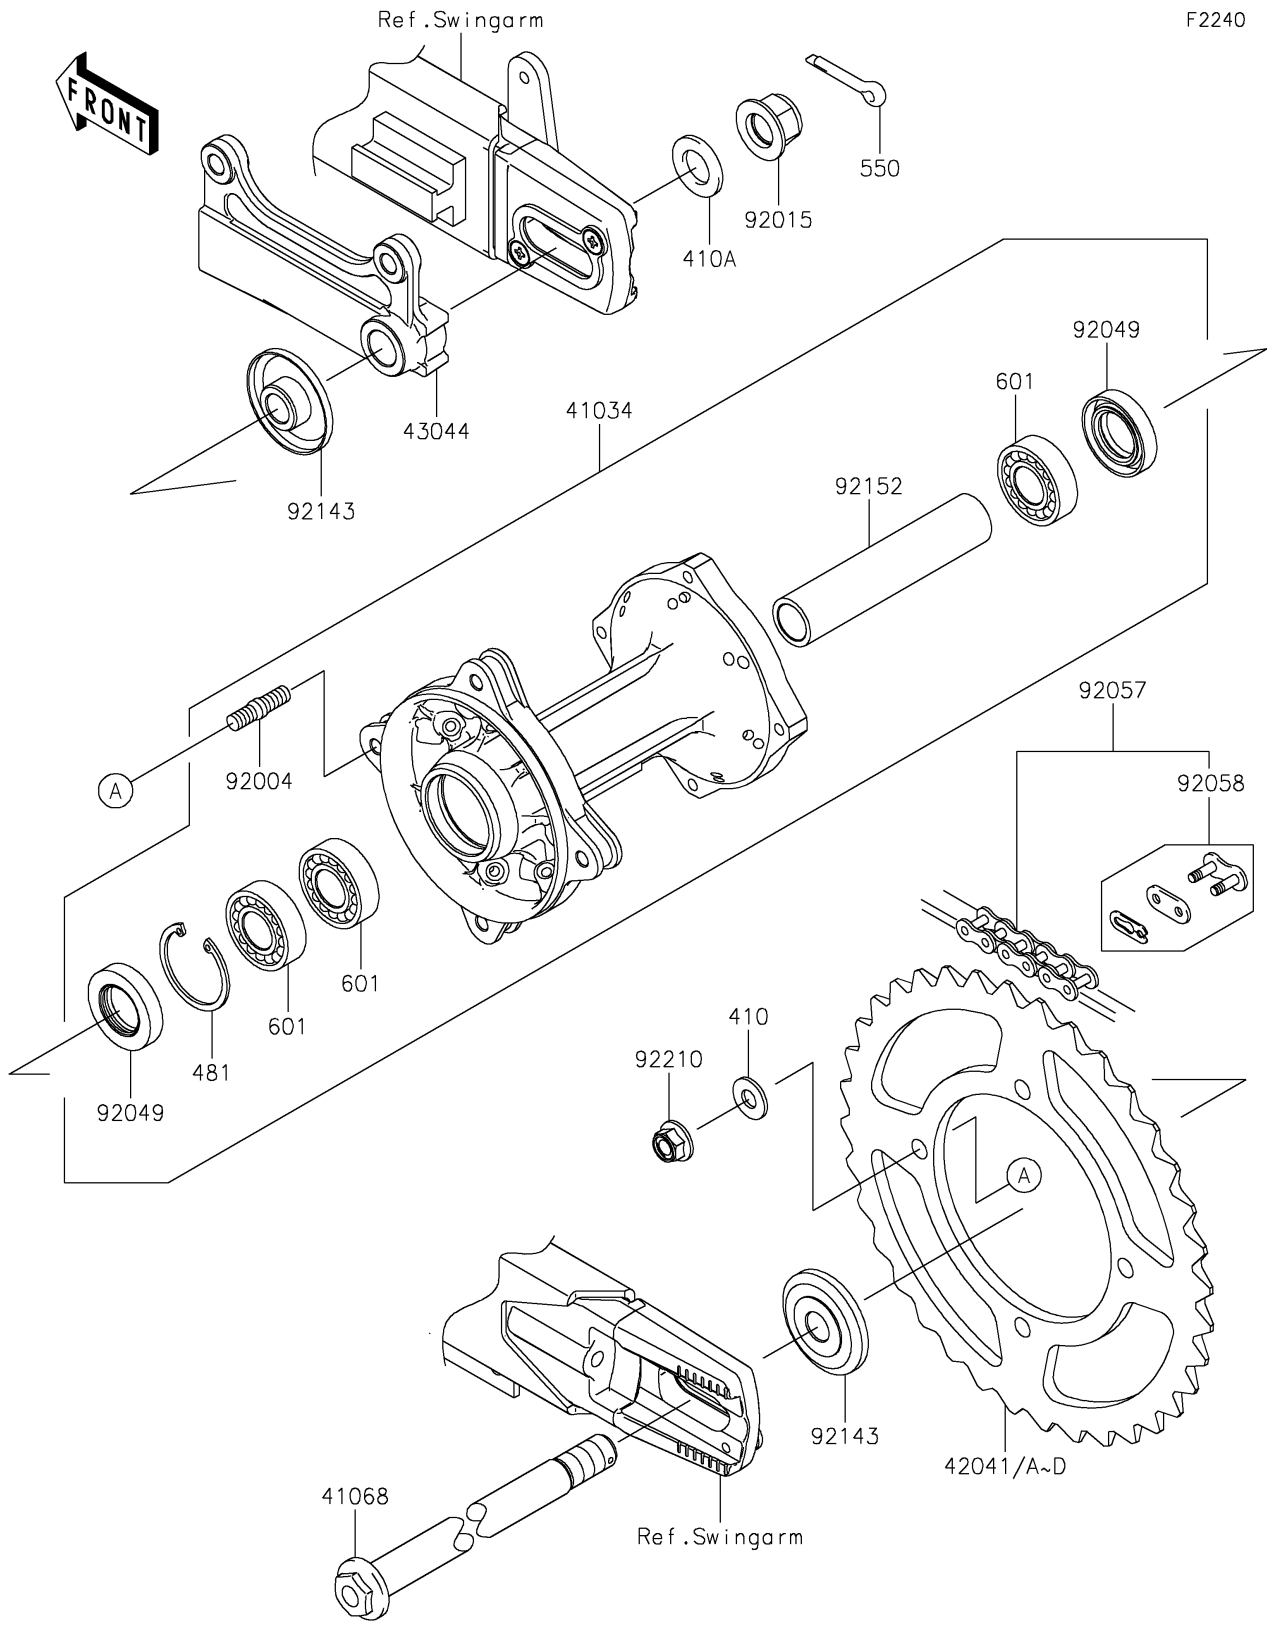

2021 KX™ 85 PARTS DIAGRAM

Rear Hub

2021 KX™ 85 PARTS LIST

Rear Hub

ITEM NAME	PART NUMBER	QUANTITY
WASHER-PLAIN-SMALL,8MM (Ref # 410)	410AA0800	4
DRUM-ASSY,REAR BRAKE (Ref # 41034)	41034-0570	1
AXLE,RR (Ref # 41068)	41068-1401	1
WASHER-PLAIN-SMALL,14MM (Ref # 410A)	410AA1400	1
SPROCKET-HUB,49T (Ref # 42041)	42041-1207	1
SPROCKET-HUB,48T (Ref # 42041A)	42041-1227	1
SPROCKET-HUB,50T (Ref # 42041B)	42041-1228	1
SPROCKET-HUB,51T (Ref # 42041C)	42041-1229	1
SPROCKET-HUB,52T (Ref # 42041D)	42041-1245	1
HOLDER-COMP-CALIPER (Ref # 43044)	43044-1122	1
CIRCLIP-TYPE-C,35MM (Ref # 481)	481J3500	1
PIN-COTTER,2.5X20 (Ref # 550)	550AA2520	1
BEARING-BALL (Ref # 601)	601B6202UU	3
STUD,8X16 (Ref # 92004)	92004-0730	4
NUT,FLANGED,14MM (Ref # 92015)	92015-1401	1
SEAL-OIL (Ref # 92049)	92049-1469	2
CHAIN,DRIVE,DID420DS2X120L (Ref # 92057)	92057-1496	1
JOINT-CHAIN,DRIVE (Ref # 92058)	92058-1086	1
COLLAR,RR AXLE,L=12.5 (Ref # 92143)	92143-1938	2
COLLAR,RR BRAKE DRUM,L=95 (Ref # 92152)	92152-1090	1
NUT,FLANGED,LOCK,8MM (Ref # 92210)	92210-0493	4