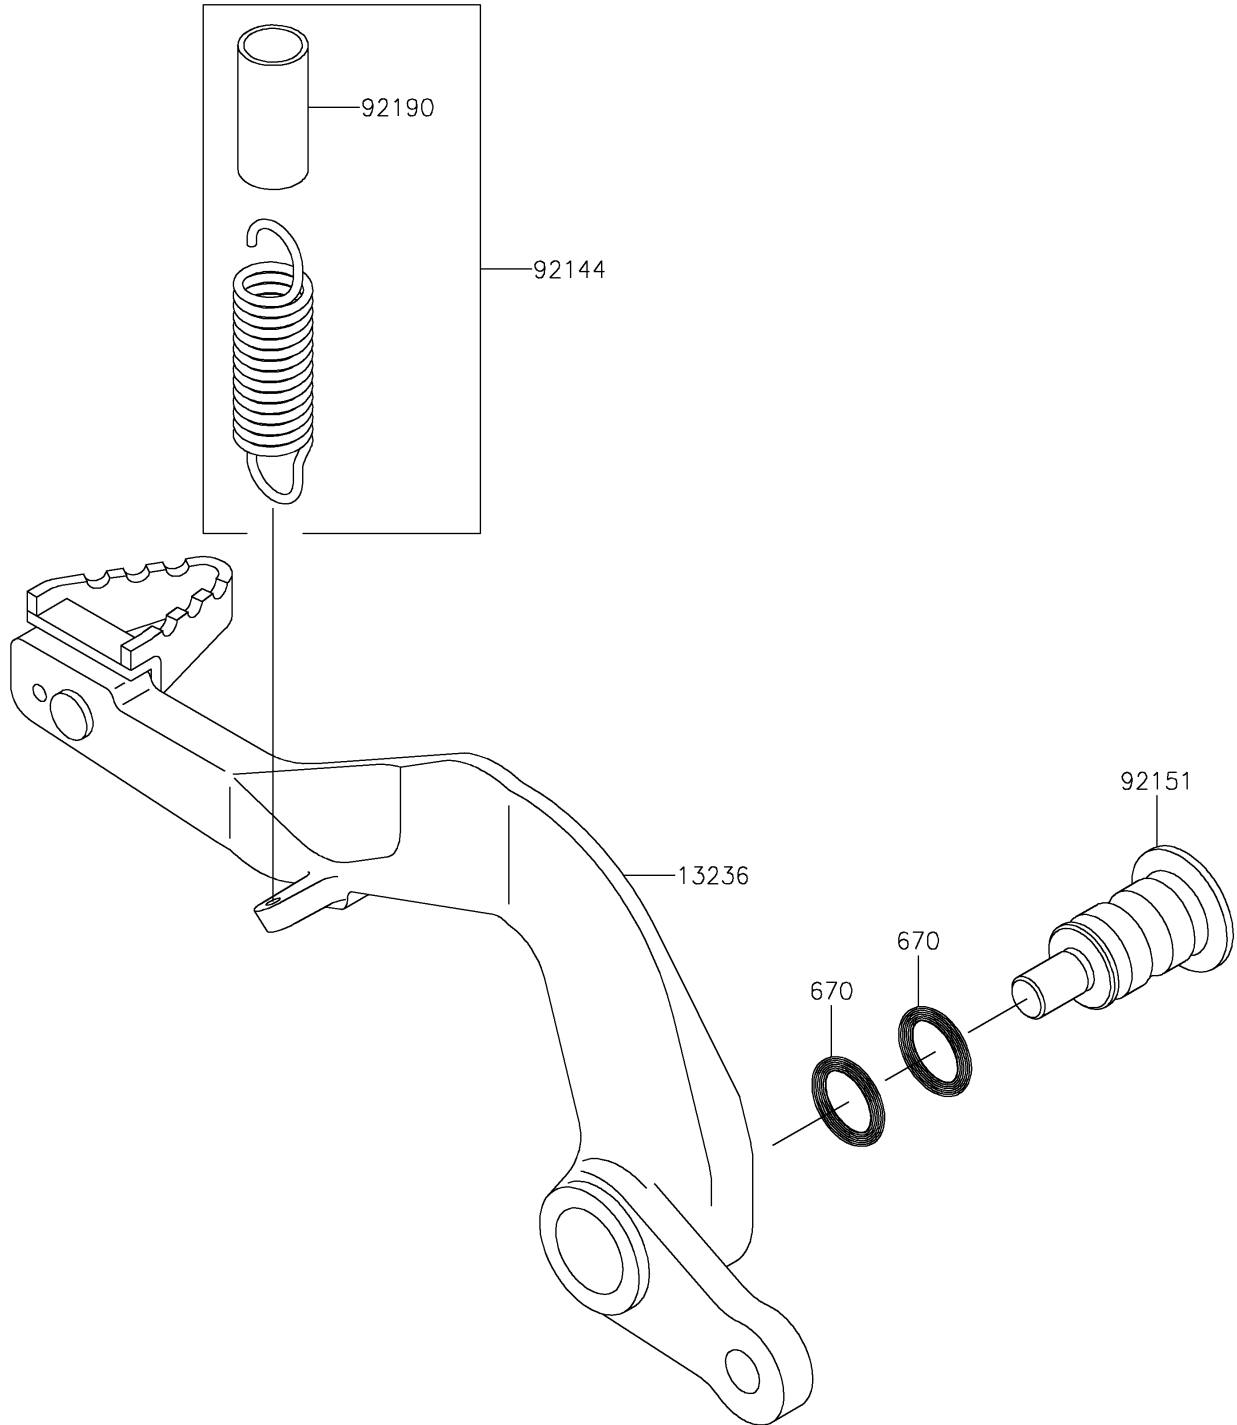

2021 KX™ 85 PARTS DIAGRAM

Brake Pedal

F2260

2021 KX™ 85 PARTS LIST

Brake Pedal

ITEM NAME	PART NUMBER	QUANTITY
LEVER-COMP,BRAKE PEDAL,ALUM. (Ref # 13236)	13236-1353	1
O RING,12MM (Ref # 670)	670B2012	2
SPRING,BRAKE PEDAL RETURN (Ref # 92144)	92144-1752	1
BOLT,BRAKE PEDAL,8MM (Ref # 92151)	92151-1572	1
TUBE,13X16X25 (Ref # 92190)	92190-1488	1