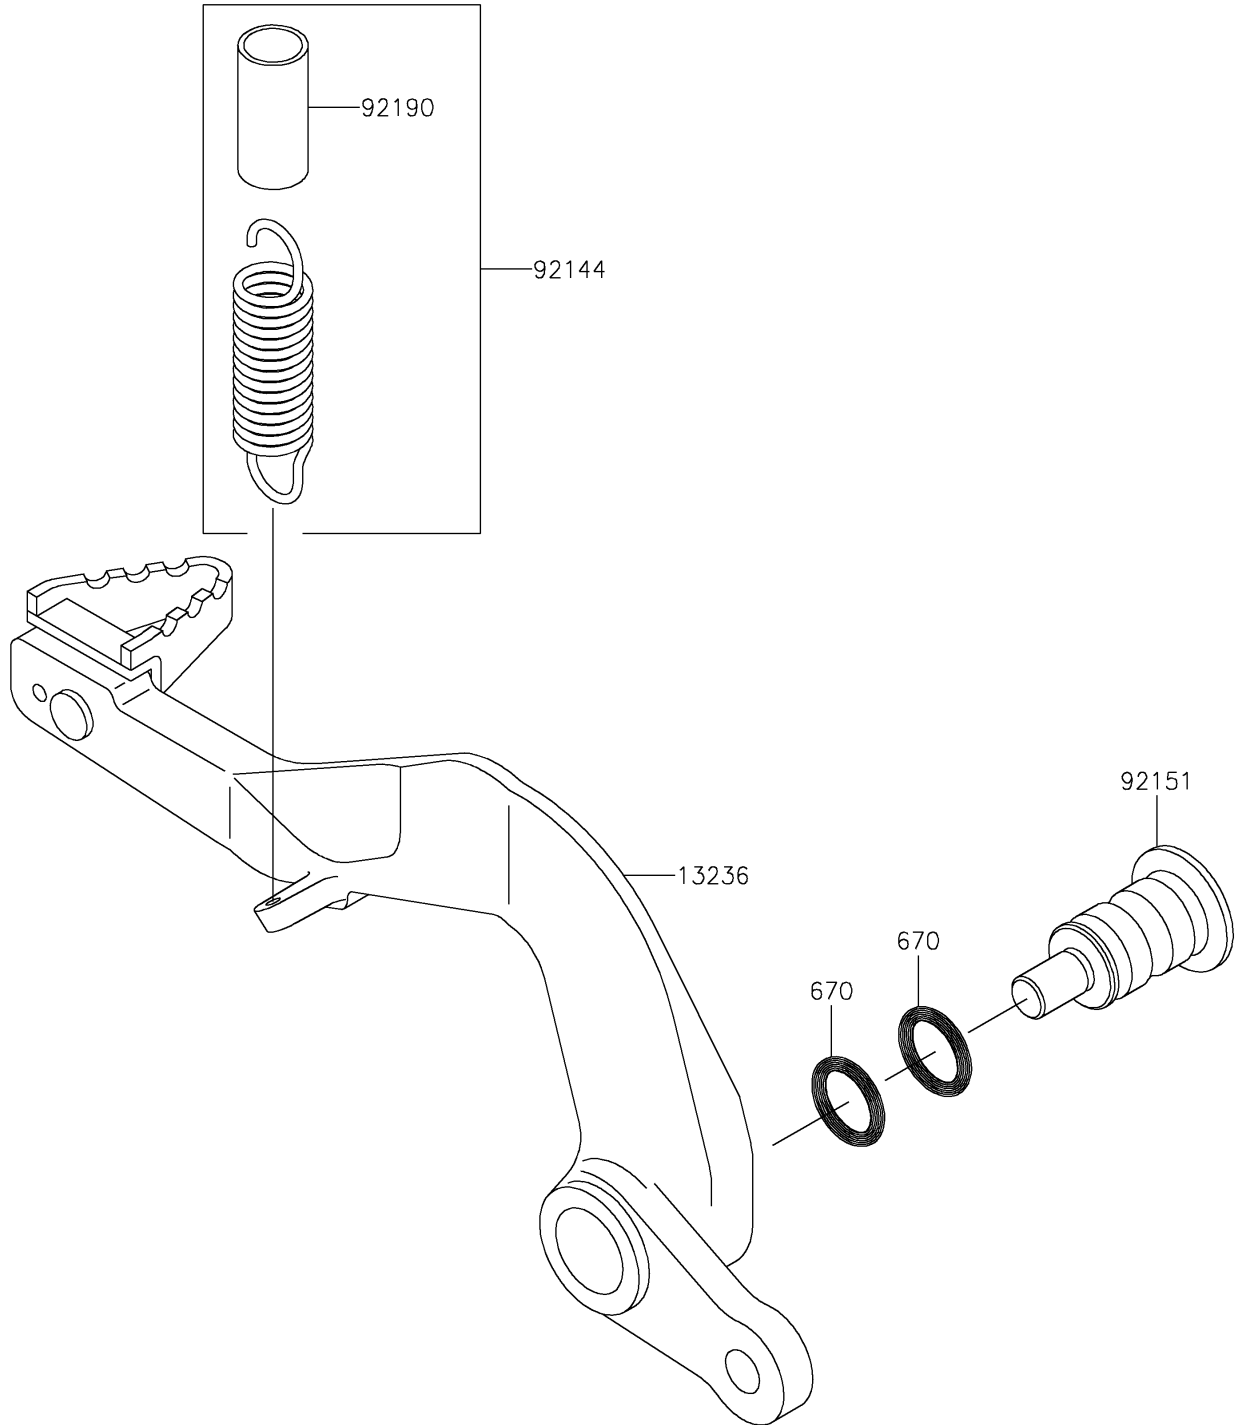

# 2021 KX™ 85 PARTS DIAGRAM

Brake Pedal

F2260

## 2021 KX™ 85 PARTS LIST

### Brake Pedal

ITEM NAME	PART NUMBER	QUANTITY
LEVER-COMP,BRAKE PEDAL,ALUM. (Ref # 13236)	13236-1353	1
O RING,12MM (Ref # 670)	670B2012	2
SPRING,BRAKE PEDAL RETURN (Ref # 92144)	92144-1752	1
BOLT,BRAKE PEDAL,8MM (Ref # 92151)	92151-1572	1
TUBE,13X16X25 (Ref # 92190)	92190-1488	1