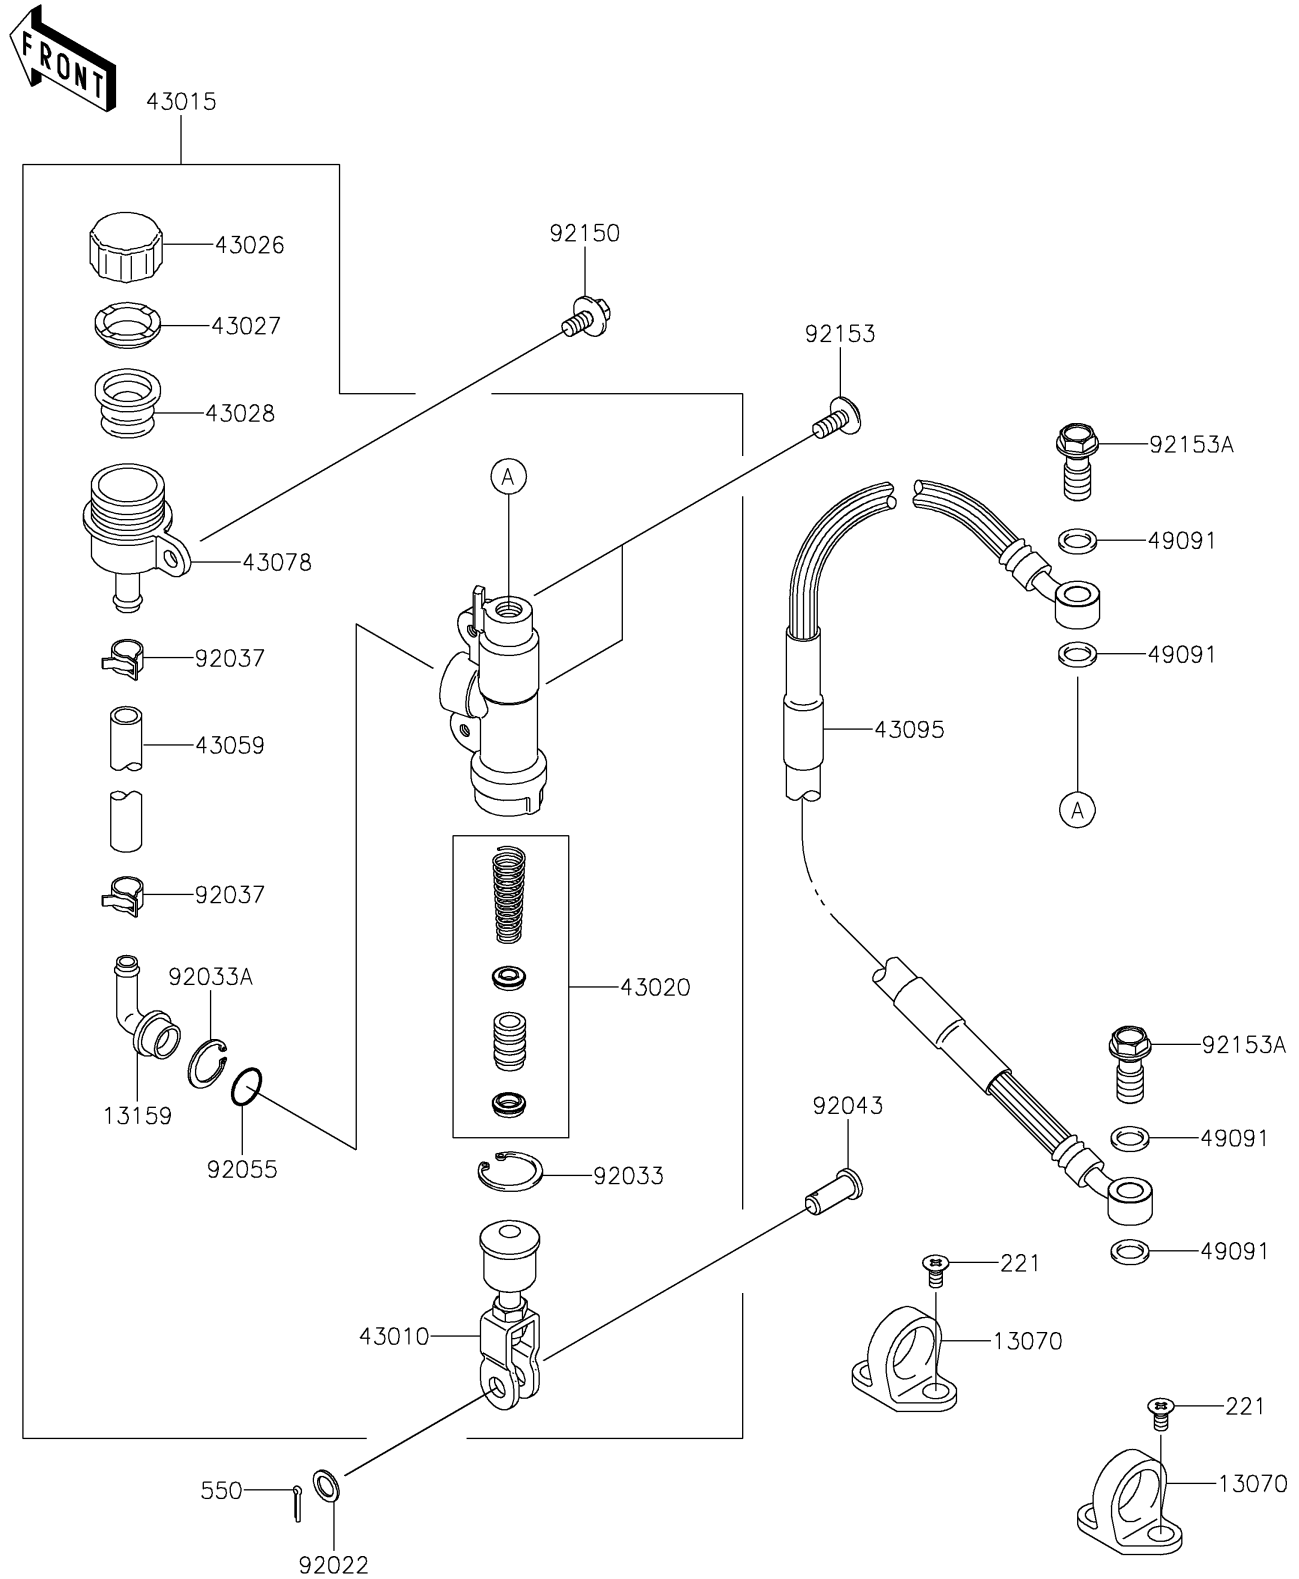

2021 KX™ 85 PARTS DIAGRAM

Rear Master Cylinder

F2293

2021 KX™ 85 PARTS LIST

Rear Master Cylinder

ITEM NAME	PART NUMBER	QUANTITY
GUIDE,HOSE (Ref # 13070)	13070-1381	2
CONNECTOR (Ref # 13159)	13159-1056	1
SCREW-CSK-CROS,5X10 (Ref # 221)	221AA0510	4
ROD-ASSY-BRAKE (Ref # 43010)	43010-1079	1
CYLINDER-ASSY-MASTER,RR (Ref # 43015)	43015-1606	1
PISTON-COMP-BRAKE (Ref # 43020)	43020-1094	1
CAP-BRAKE (Ref # 43026)	43026-1058	1
PLATE-DIAPHRAGM (Ref # 43027)	43027-1052	1
DIAPHRAGM (Ref # 43028)	43028-1060	1
HOSE-BRAKE,RR MASTER CYLINDER (Ref # 43059)	43059-1670	1
RESERVOIR (Ref # 43078)	43078-1068	1
HOSE-BRAKE,RR (Ref # 43095)	43095-0670	1
WASHER-SEAL,10.1X14.5X1.5 (Ref # 49091)	49091-0001	4
PIN-COTTER,2.0X15 (Ref # 550)	550AA2015	1
WASHER,8.5X13X1 (Ref # 92022)	92022-1028	1
RING-SNAP,20.9X24.6X1.2 (Ref # 92033)	92033-0079	1
RING-SNAP,20.5MM (Ref # 92033A)	92033-1186	1
CLAMP (Ref # 92037)	92037-1710	2
PIN (Ref # 92043)	92043-0004	1
RING-O,14.8X2.4 (Ref # 92055)	92055-0741	1
BOLT,6X14 (Ref # 92150)	92150-1340	1
BOLT,SOCKET,6X14 (Ref # 92153)	92153-1021	2
BOLT,OIL,L=23 (Ref # 92153A)	92153-1419	2