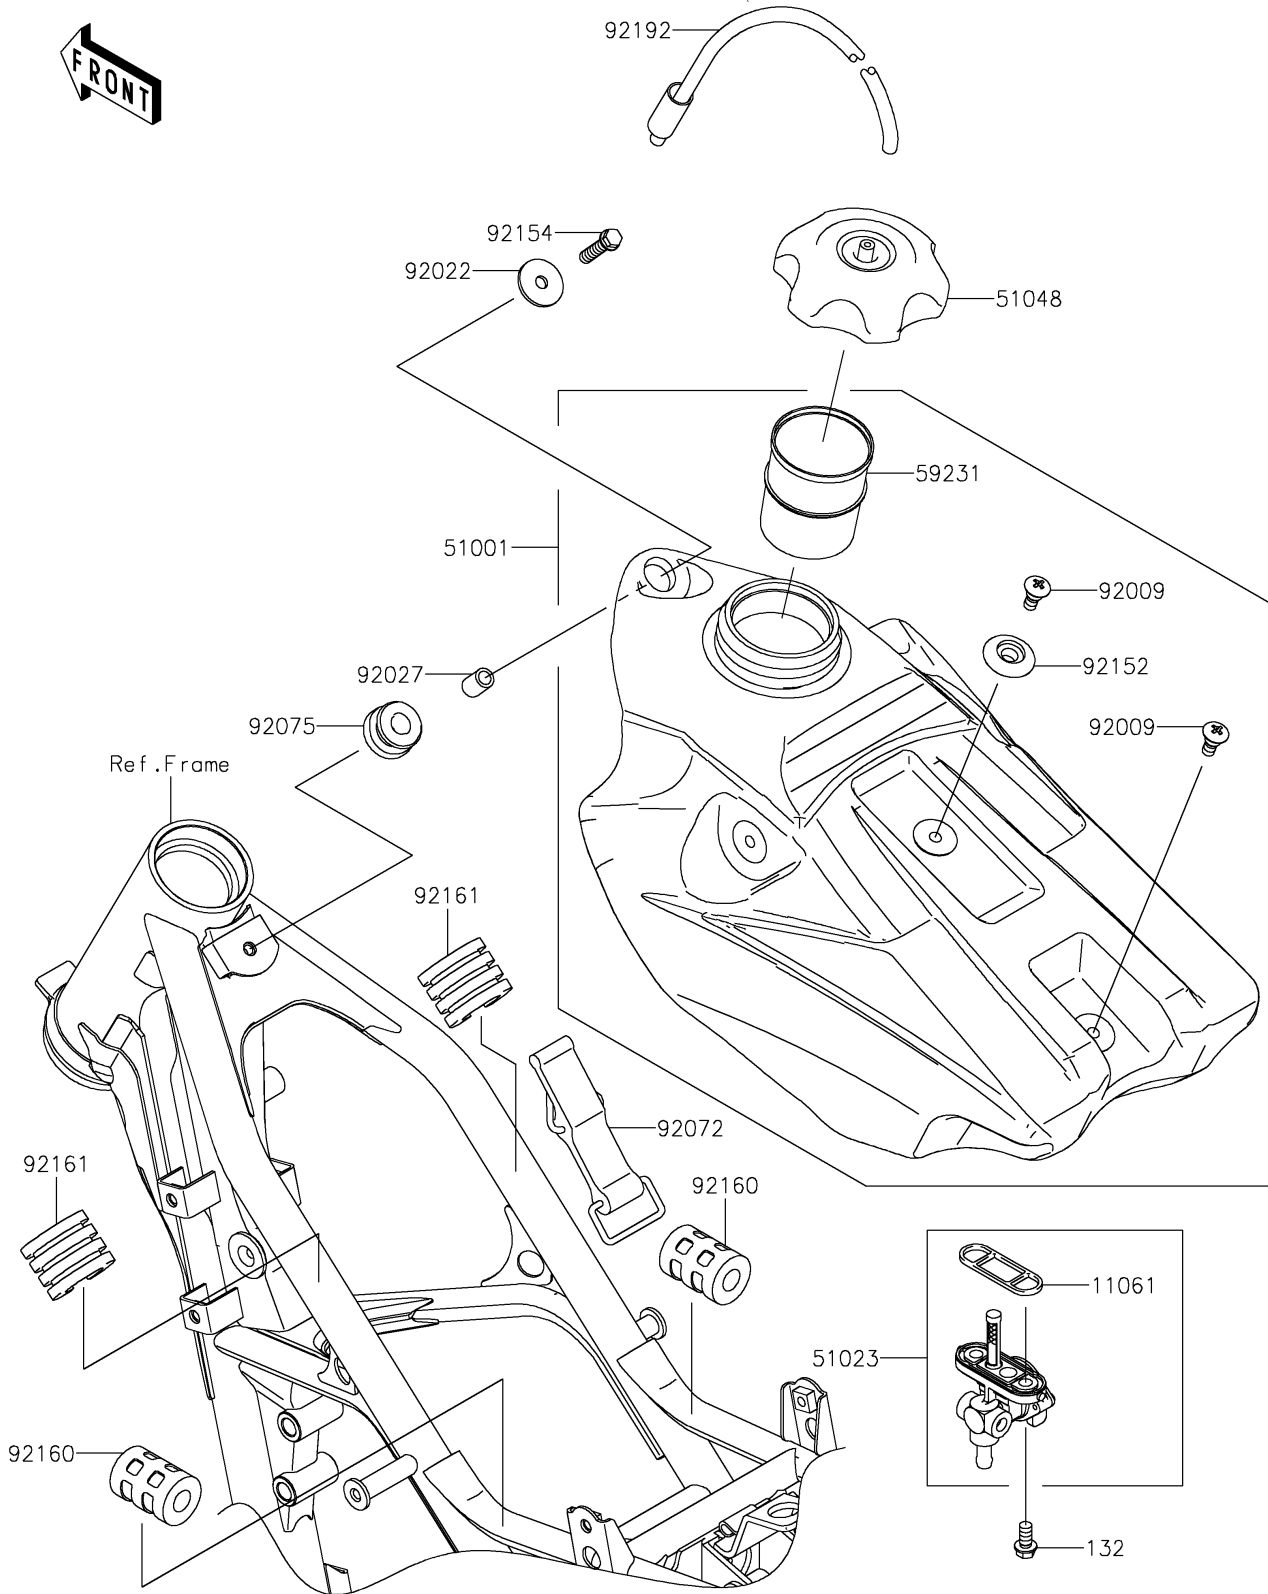

2021 KX™ 85 PARTS DIAGRAM

Fuel Tank

F2410

2021 KX™ 85 PARTS LIST

Fuel Tank

ITEM NAME	PART NUMBER	QUANTITY
GASKET,FUEL TAP (Ref # 11061)	11061-0181	1
BOLT-FLANGED-SMALL,6X12 (Ref # 132)	132BA0612	2
TANK-COMP-FUEL (Ref # 51001)	51001-0776	1
TAP-ASSY,FUEL (Ref # 51023)	51023-0024	1
CAP-ASSY-TANK,FUEL (Ref # 51048)	51048-0009	1
FILLER (Ref # 59231)	59231-0019	1
SCREW,6MM (Ref # 92009)	92009-1971	2
WASHER,6.5X24X2 (Ref # 92022)	92022-1690	1
COLLAR,6.8X10X14 (Ref # 92027)	92027-1966	1
BAND,FUEL TANK (Ref # 92072)	92072-1229	1
DAMPER (Ref # 92075)	92075-1787	1
COLLAR (Ref # 92152)	92152-1346	1
BOLT,FLANGED,6X25 (Ref # 92154)	92154-0520	1
DAMPER,FUEL TANK (Ref # 92160)	92160-1236	2
DAMPER,FUEL TANK (Ref # 92161)	92161-1175	2
TUBE (Ref # 92192)	92192-0161	1