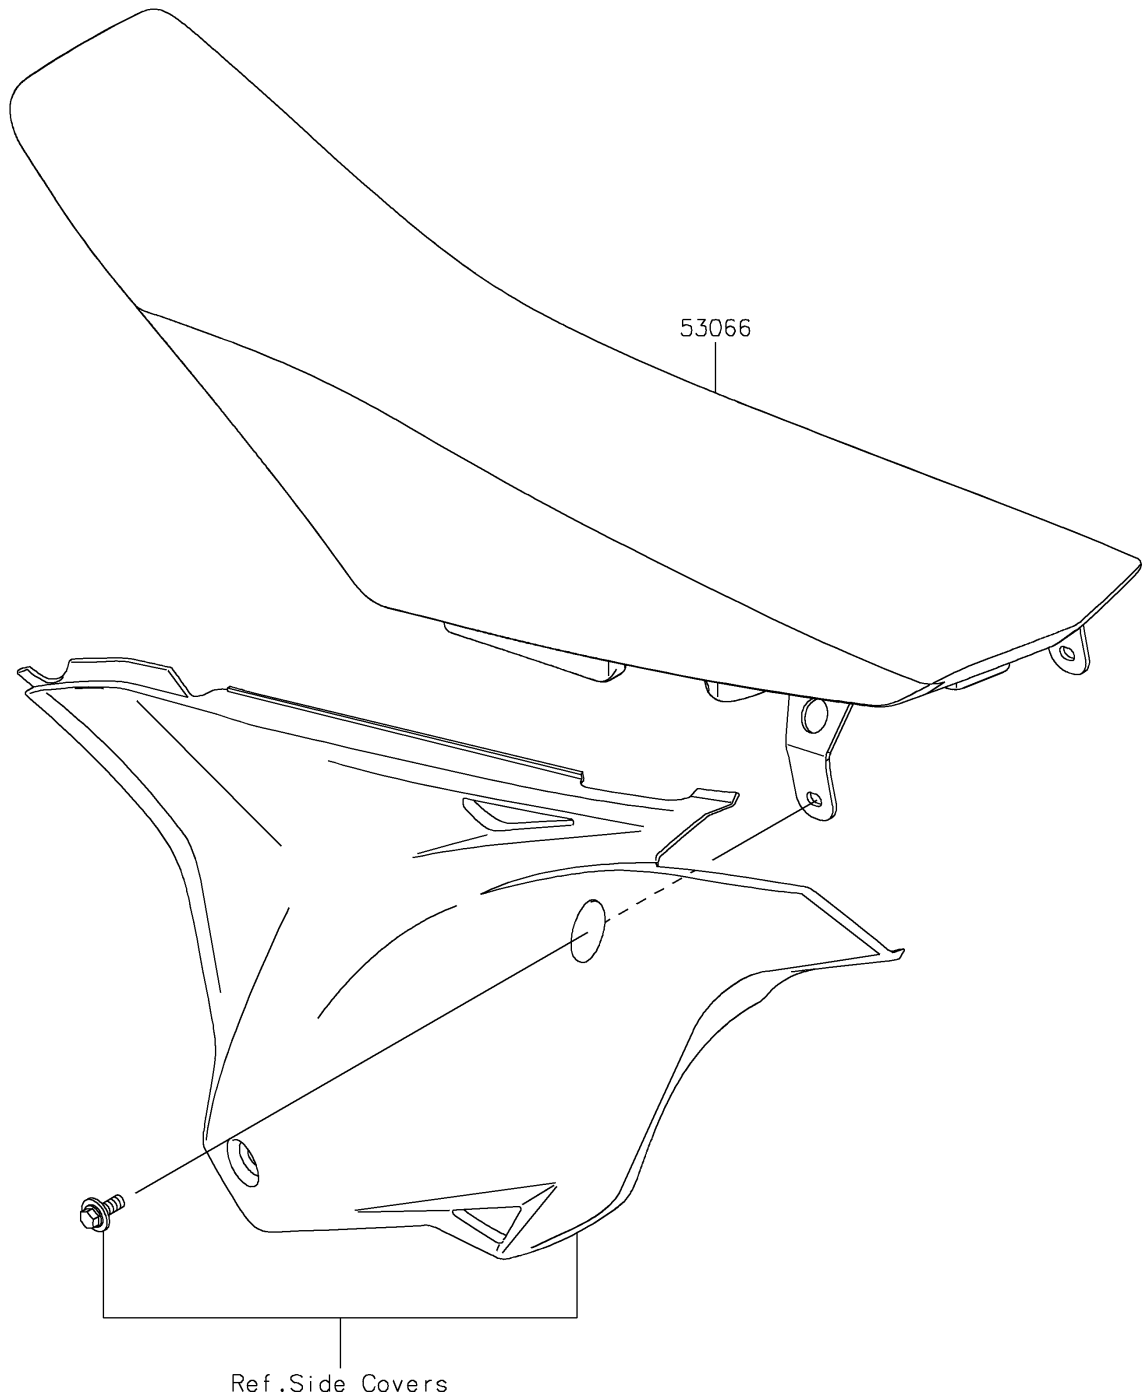

# 2021 KX™ 85 PARTS DIAGRAM

Seat

F2510

## 2021 KX™ 85 PARTS LIST

Seat

ITEM NAME	PART NUMBER	QUANTITY
SEAT-ASSY, GREEN/BLACK (Ref # 53066)	53066-0455-49F	1