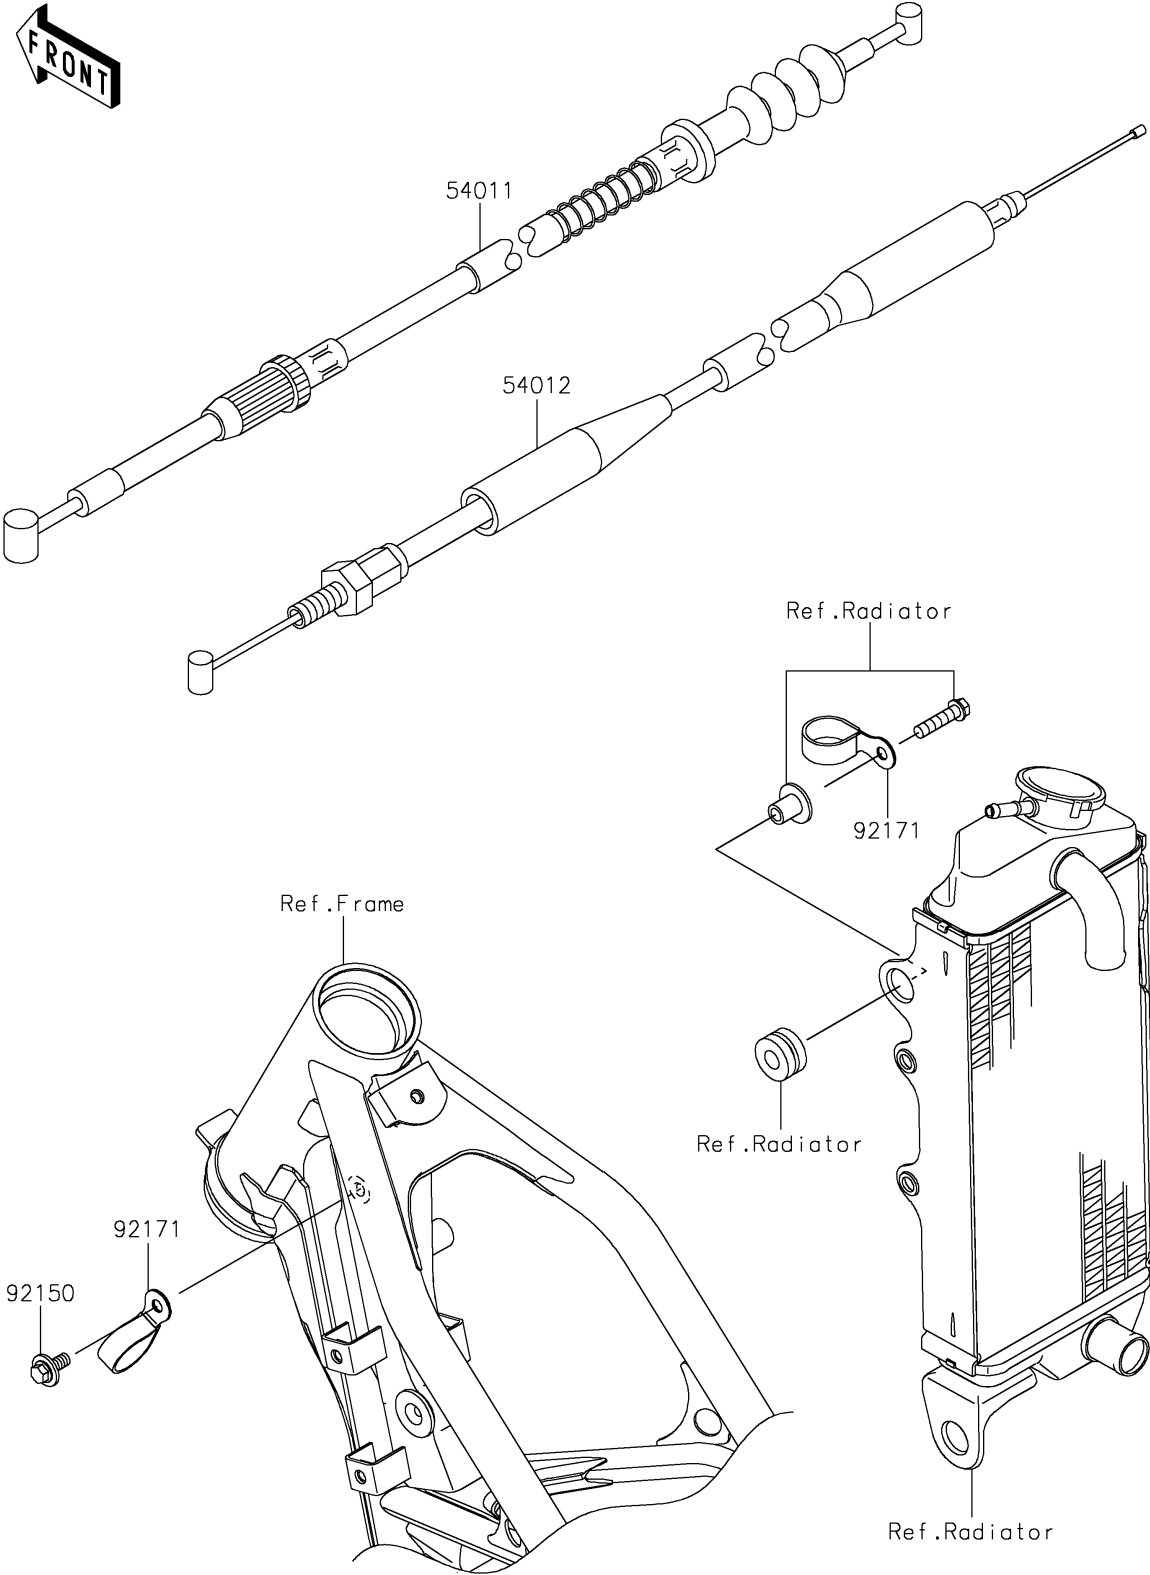

2021 KX™ 85 PARTS DIAGRAM

Cables

F2540

2021 KX™ 85 PARTS LIST

Cables

ITEM NAME	PART NUMBER	QUANTITY
CABLE-CLUTCH (Ref # 54011)	54011-0572	1
CABLE-THROTTLE (Ref # 54012)	54012-0595	1
BOLT,6X14 (Ref # 92150)	92150-1340	1
CLAMP (Ref # 92171)	92171-1279	2