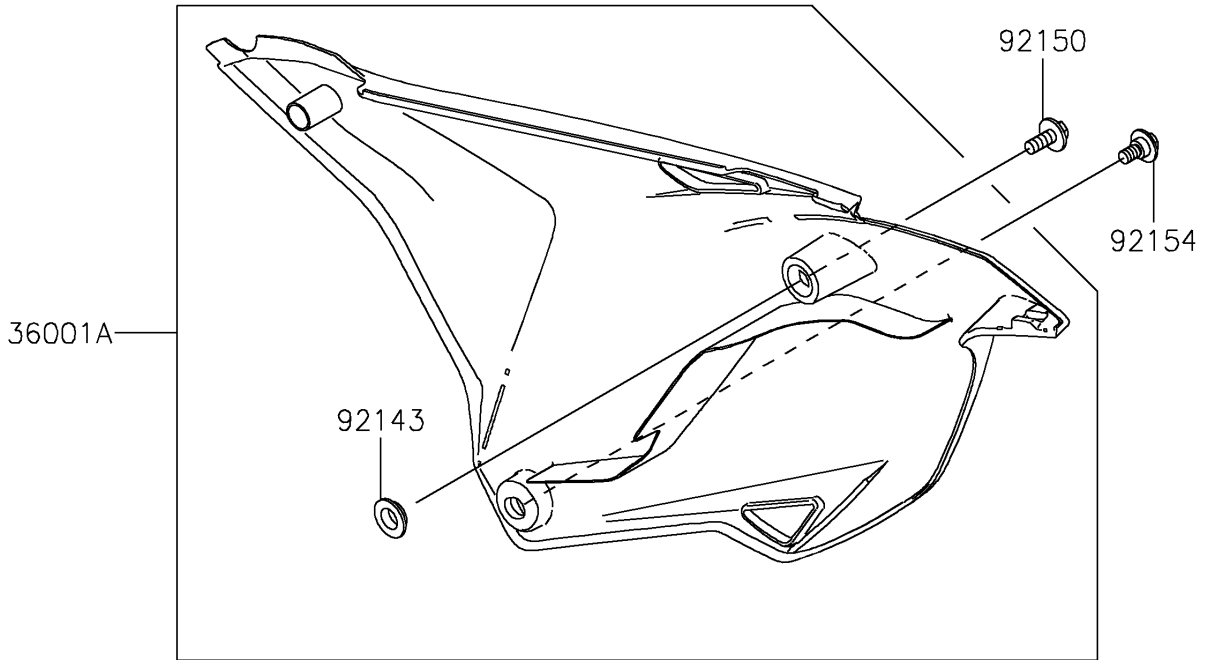

# 2021 KX™ 85 PARTS DIAGRAM

Side Covers

F2611

## 2021 KX™ 85 PARTS LIST

### Side Covers

ITEM NAME	PART NUMBER	QUANTITY
COVER-SIDE,LH,L.GREEN (Ref # 36001)	36001-0591-290	1
COVER-SIDE,RH,L.GREEN (Ref # 36001A)	36001-0592-290	1
COLLAR (Ref # 92143)	92143-1196	2
BOLT,FLANGED,6X16 (Ref # 92150)	92150-1506	2
BOLT,FLANGED,6X9 (Ref # 92154)	92154-0546	2