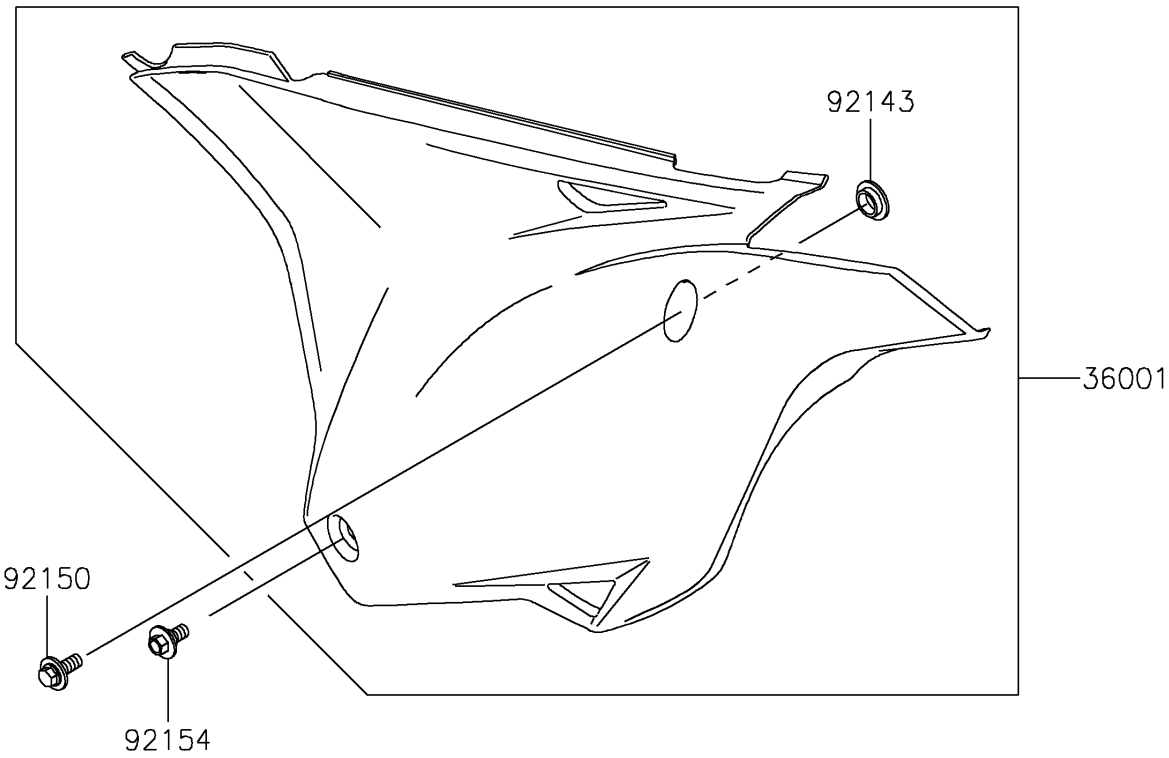

# 2021 KX™ 85 PARTS DIAGRAM

Side Covers

F2611

## 2021 KX™ 85 PARTS LIST

### Side Covers

ITEM NAME	PART NUMBER	QUANTITY
COVER-SIDE,LH,L.GREEN (Ref # 36001)	36001-0591-290	1
COVER-SIDE,RH,L.GREEN (Ref # 36001A)	36001-0592-290	1
COLLAR (Ref # 92143)	92143-1196	2
BOLT,FLANGED,6X16 (Ref # 92150)	92150-1506	2
BOLT,FLANGED,6X9 (Ref # 92154)	92154-0546	2