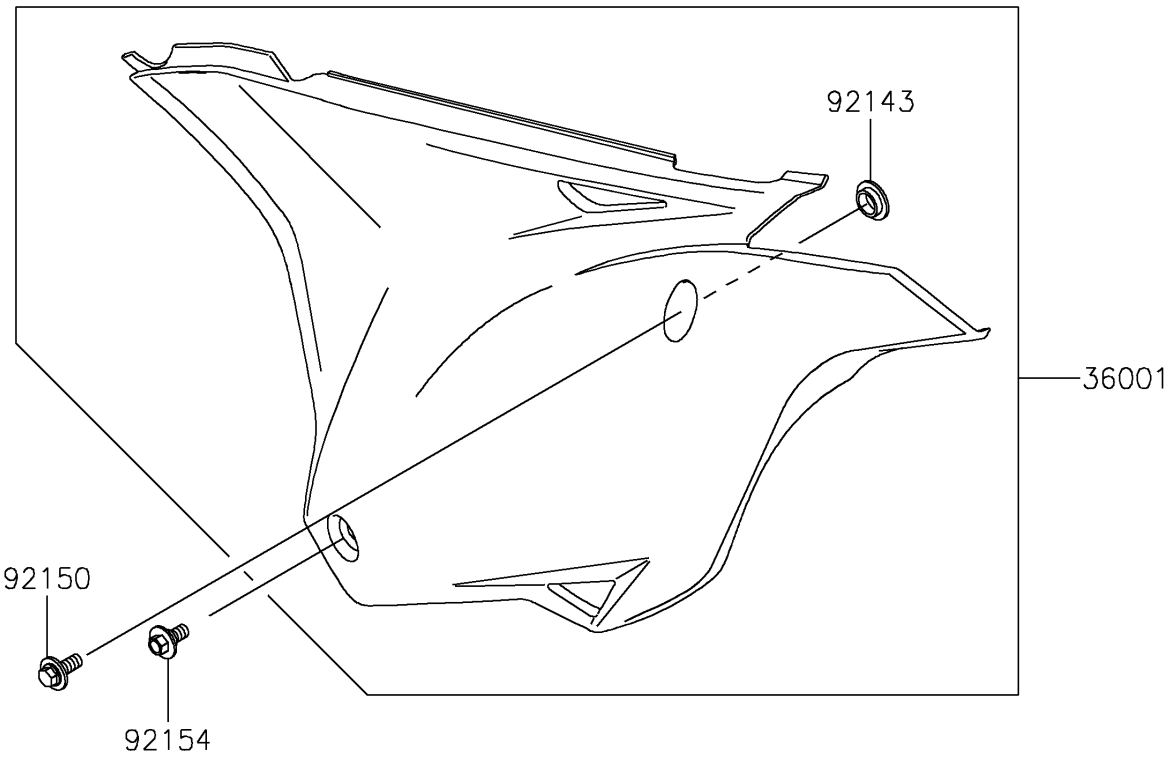

2021 KX™ 85 PARTS DIAGRAM

Side Covers

F2611

2021 KX™ 85 PARTS LIST

Side Covers

| ITEM NAME | PART NUMBER | QUANTITY |
|--------------------------------------|----------------|----------|
| COVER-SIDE,LH,L.GREEN (Ref # 36001) | 36001-0591-290 | 1 |
| COVER-SIDE,RH,L.GREEN (Ref # 36001A) | 36001-0592-290 | 1 |
| COLLAR (Ref # 92143) | 92143-1196 | 2 |
| BOLT,FLANGED,6X16 (Ref # 92150) | 92150-1506 | 2 |
| BOLT,FLANGED,6X9 (Ref # 92154) | 92154-0546 | 2 |