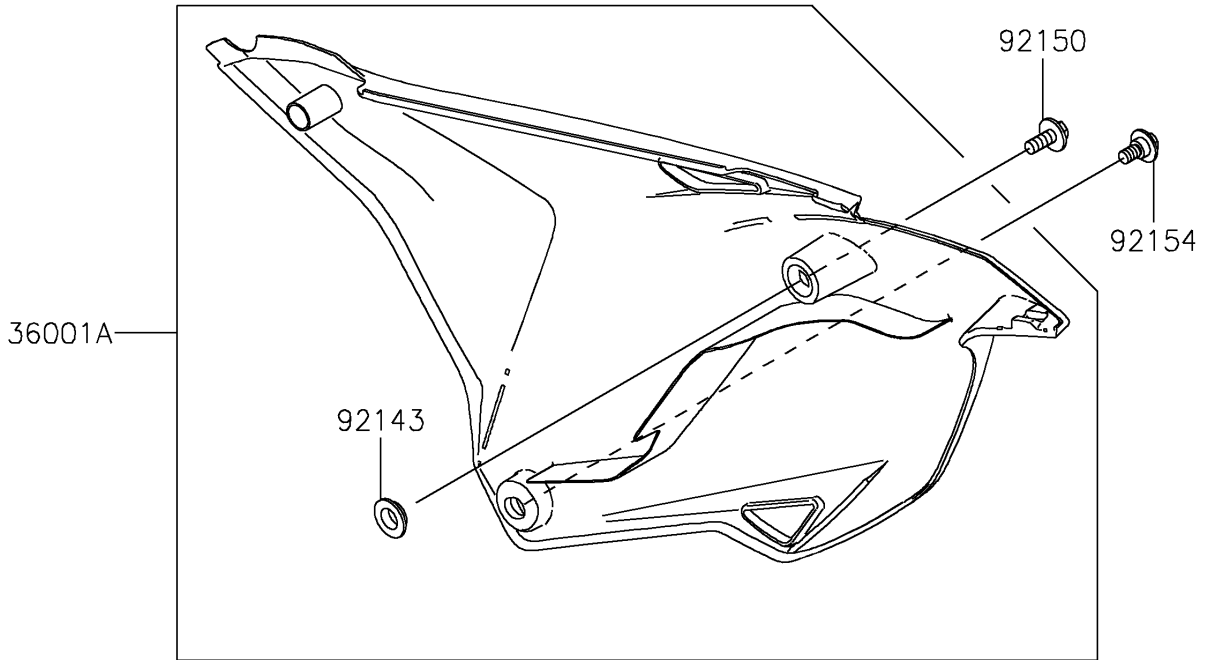

2021 KX™ 85 PARTS DIAGRAM

Side Covers

F2611

2021 KX™ 85 PARTS LIST

Side Covers

| ITEM NAME | PART NUMBER | QUANTITY |
|--------------------------------------|----------------|----------|
| COVER-SIDE,LH,L.GREEN (Ref # 36001) | 36001-0591-290 | 1 |
| COVER-SIDE,RH,L.GREEN (Ref # 36001A) | 36001-0592-290 | 1 |
| COLLAR (Ref # 92143) | 92143-1196 | 2 |
| BOLT,FLANGED,6X16 (Ref # 92150) | 92150-1506 | 2 |
| BOLT,FLANGED,6X9 (Ref # 92154) | 92154-0546 | 2 |