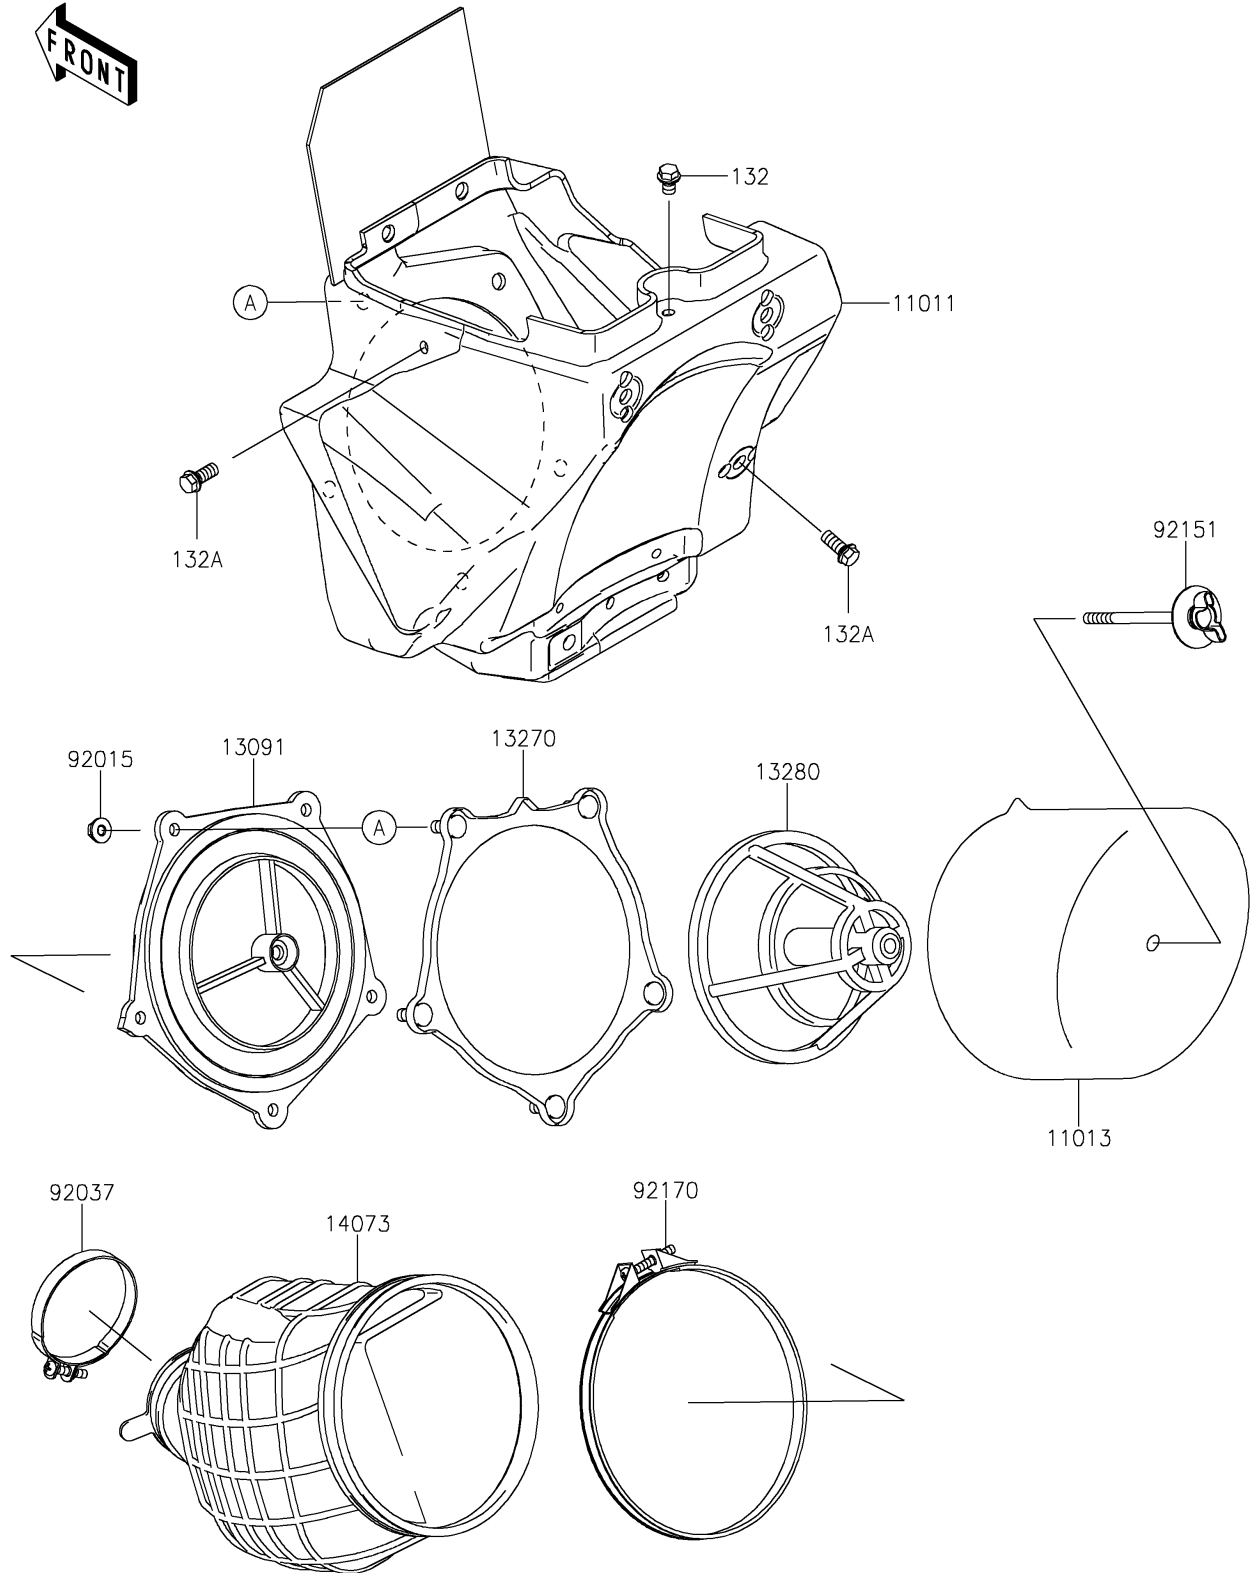

2021 KX™100 PARTS DIAGRAM

Air Cleaner

E1130

2021 KX™100 PARTS LIST

Air Cleaner

ITEM NAME	PART NUMBER	QUANTITY
CASE-AIR FILTER (Ref # 11011)	11011-1612	1
ELEMENT-AIR FILTER (Ref # 11013)	11013-0736	1
HOLDER (Ref # 13091)	13091-1697	1
BOLT-FLANGED-SMALL,6X8 (Ref # 132)	132BA0608	1
PLATE,AIR FILTER (Ref # 13270)	13270-1905	1
HOLDER,ELEMENT (Ref # 13280)	13280-0768	1
BOLT-FLANGED-SMALL,6X14 (Ref # 132A)	132BA0614	2
DUCT (Ref # 14073)	14073-1785	1
NUT,FLANGED,5MM (Ref # 92015)	92015-1259	5
CLAMP,55MM (Ref # 92037)	92037-1486	1
BOLT,AIR FILTER (Ref # 92151)	92151-1256	1
CLAMP,126MM (Ref # 92170)	92170-1194	1