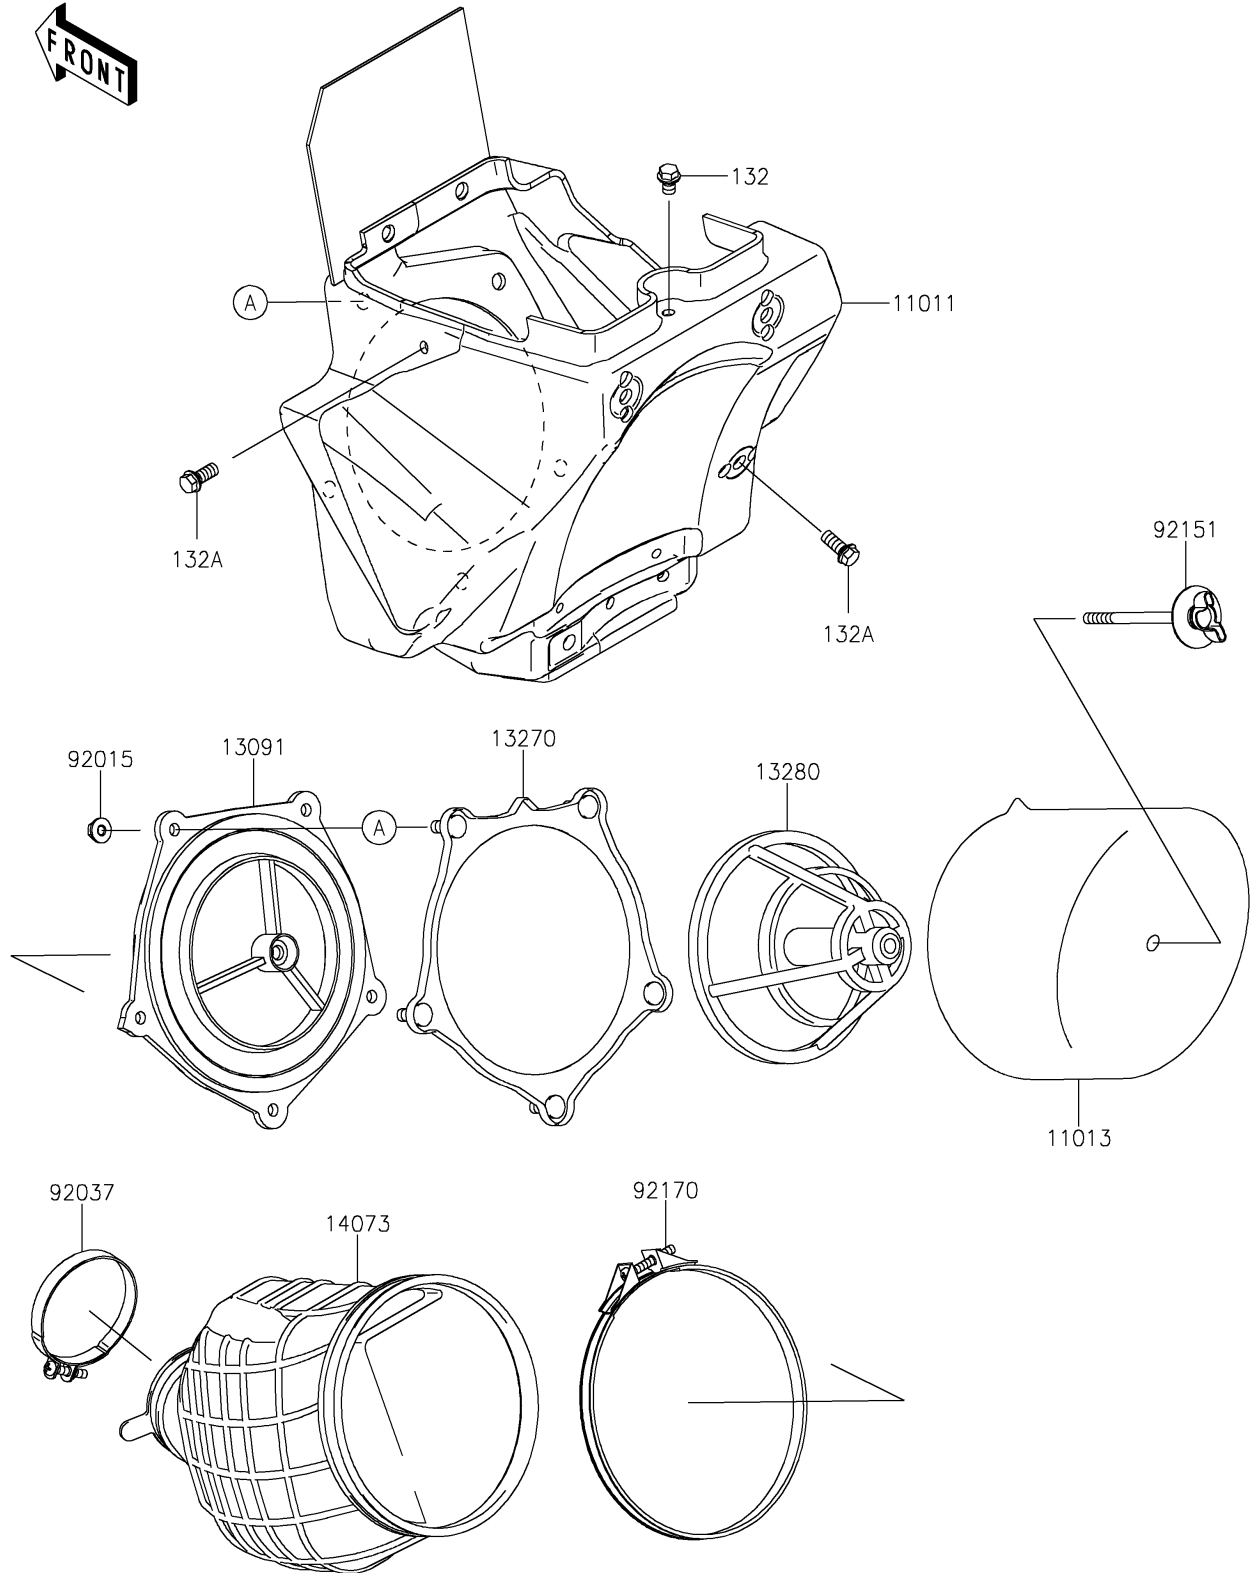

# 2021 KX<sup>™</sup>100 PARTS DIAGRAM

Air Cleaner

E1130

## 2021 KX™100 PARTS LIST

### Air Cleaner

ITEM NAME	PART NUMBER	QUANTITY
CASE-AIR FILTER (Ref # 11011)	11011-1612	1
ELEMENT-AIR FILTER (Ref # 11013)	11013-0736	1
HOLDER (Ref # 13091)	13091-1697	1
BOLT-FLANGED-SMALL,6X8 (Ref # 132)	132BA0608	1
PLATE,AIR FILTER (Ref # 13270)	13270-1905	1
HOLDER,ELEMENT (Ref # 13280)	13280-0768	1
BOLT-FLANGED-SMALL,6X14 (Ref # 132A)	132BA0614	2
DUCT (Ref # 14073)	14073-1785	1
NUT,FLANGED,5MM (Ref # 92015)	92015-1259	5
CLAMP,55MM (Ref # 92037)	92037-1486	1
BOLT,AIR FILTER (Ref # 92151)	92151-1256	1
CLAMP,126MM (Ref # 92170)	92170-1194	1