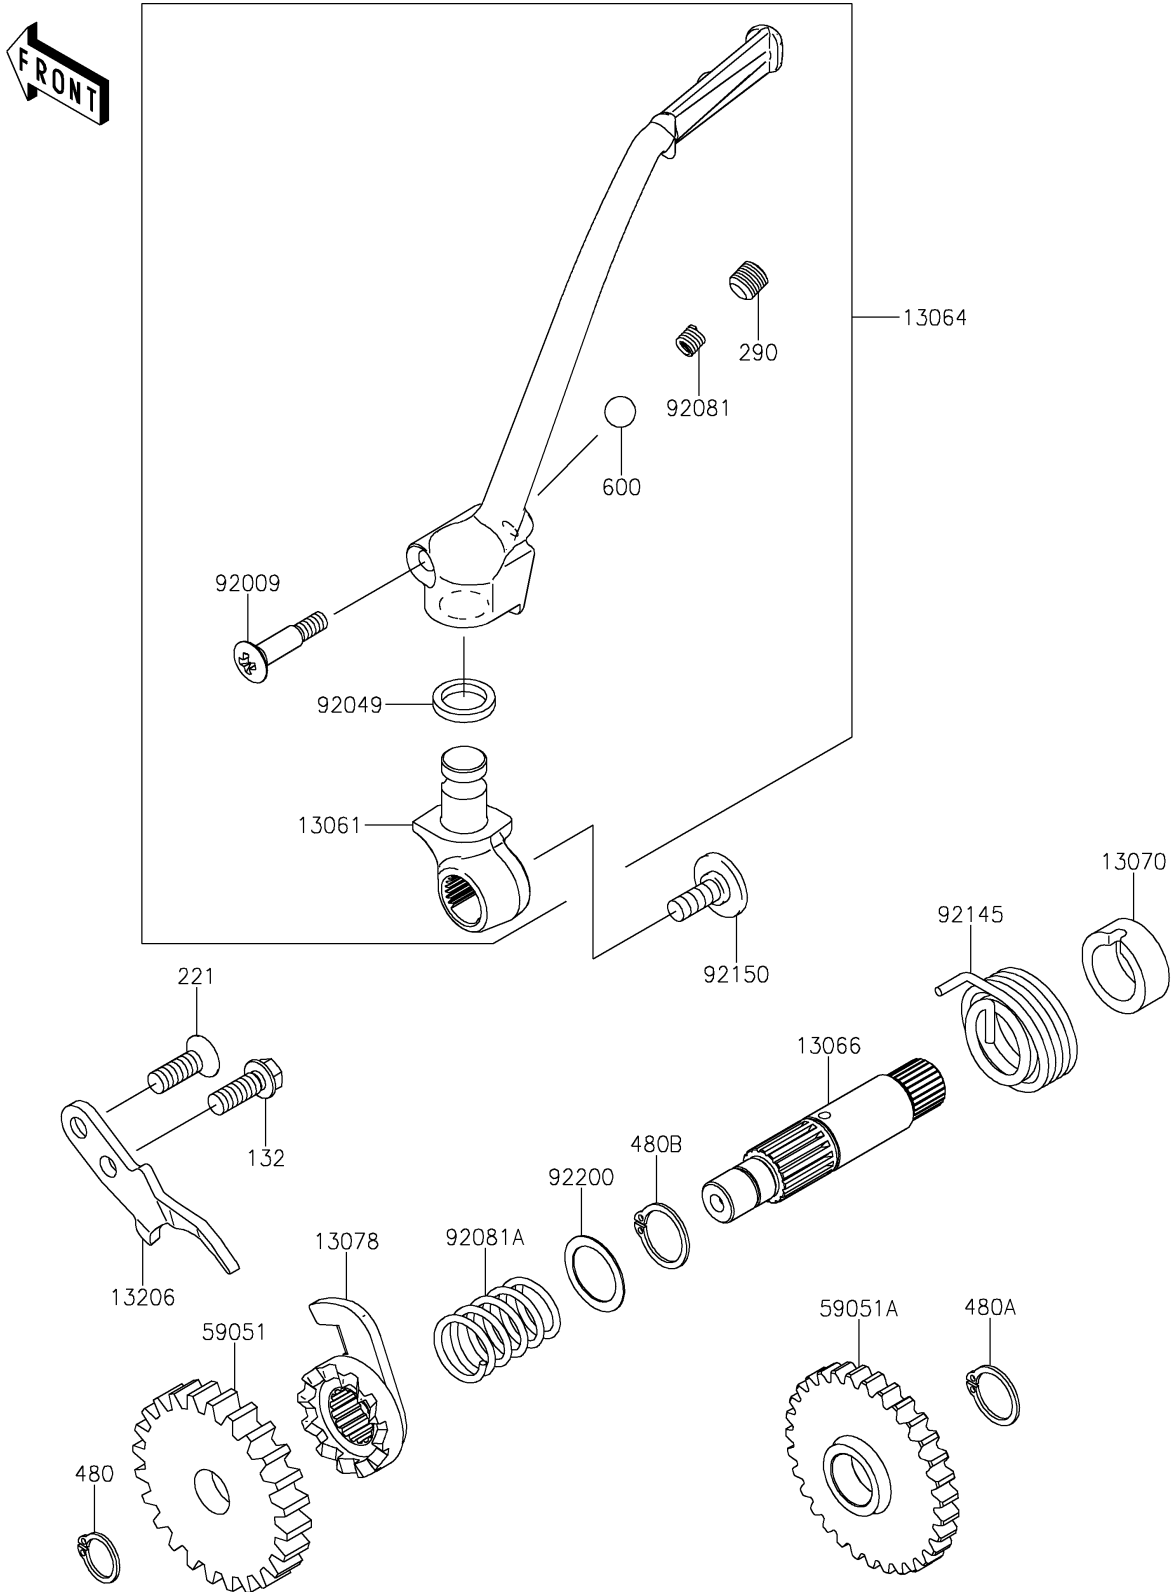

# 2021 KX™100 PARTS DIAGRAM

## 2021 KX™100 PARTS LIST

### Kickstarter Mechanism

| ITEM NAME                           | PART NUMBER | QUANTITY |
|-------------------------------------|-------------|----------|
| BOSS,KICK PEDAL (Ref # 13061)       | 13061-1712  | 1        |
| LEVER-ASSY-KICK,PEDAL (Ref # 13064) | 13064-0073  | 1        |
| SHAFT-KICK (Ref # 13066)            | 13066-1097  | 1        |
| GUIDE (Ref # 13070)                 | 13070-1314  | 1        |
| RATCHET (Ref # 13078)               | 13078-1004  | 1        |
| BOLT-FLANGED-SMALL,6X16 (Ref # 132) | 132BA0616   | 1        |
| GUIDE-KICK (Ref # 13206)            | 13206-1066  | 1        |
| SCREW-CSK-CROS,6X18 (Ref # 221)     | 221AA0618   | 1        |
| SCREW-SET-SOCKET,8X8 (Ref # 290)    | 290CA0808   | 1        |
| CIRCLIP-TYPE-C,12MM (Ref # 480)     | 480J1200    | 1        |
| CIRCLIP-TYPE-C,15MM (Ref # 480A)    | 480J1500    | 1        |
| CIRCLIP-TYPE-C,16MM (Ref # 480B)    | 480J1600    | 1        |
| GEAR-SPUR,32T (Ref # 59051)         | 59051-1026  | 1        |
| GEAR-SPUR,31T,KICK (Ref # 59051A)   | 59051-1147  | 1        |
| BALL-STEEL,1/4 (Ref # 600)          | 600A0800    | 1        |
| SCREW,6X27 (Ref # 92009)            | 92009-1607  | 1        |
| SEAL-OIL,SR12162.5 (Ref # 92049)    | 92049-1468  | 1        |
| SPRING,KICK PEDAL (Ref # 92081)     | 92081-020   | 1        |
| SPRING,RATCHET (Ref # 92081A)       | 92081-122   | 1        |
| SPRING (Ref # 92145)                | 92145-1058  | 1        |
| BOLT,SOCKET,6X16 (Ref # 92150)      | 92150-1673  | 1        |
| WASHER,KICKSHAFT (Ref # 92200)      | 92200-1209  | 1        |