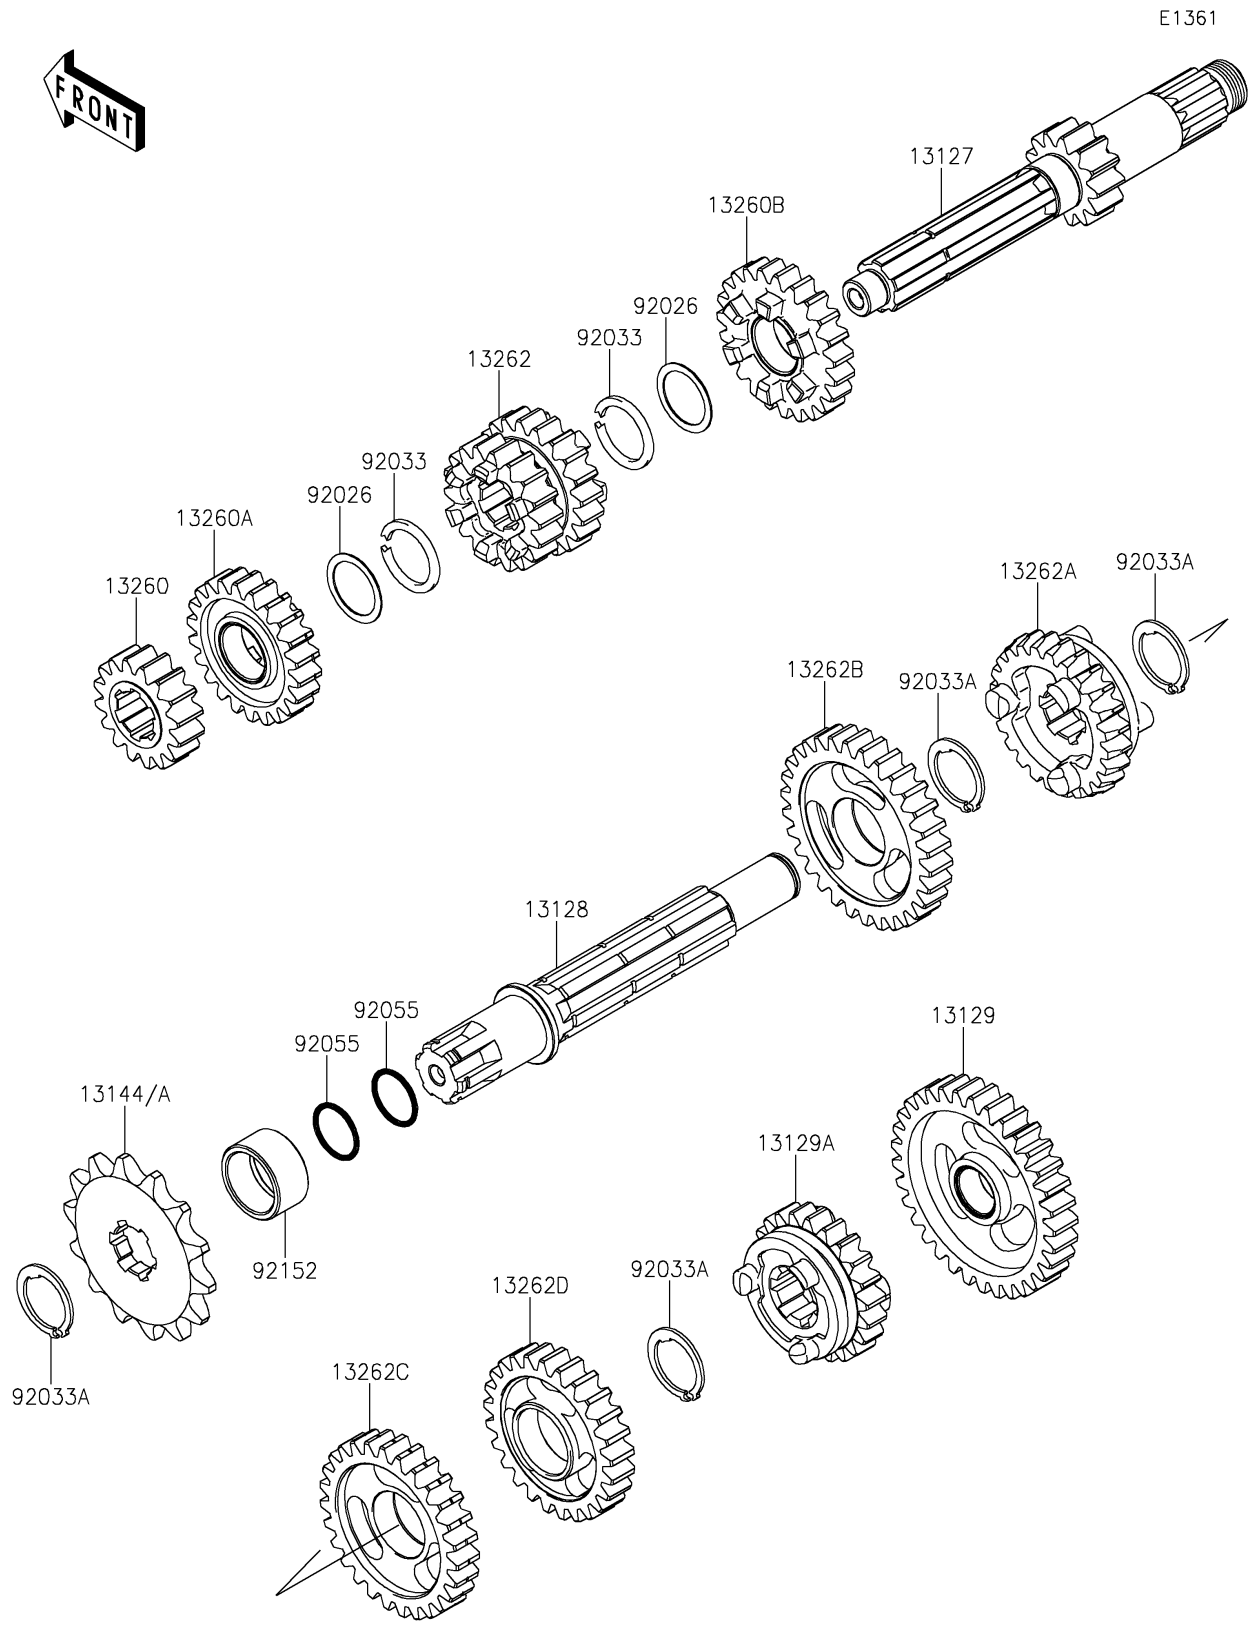

2021 KX™100 PARTS DIAGRAM

Transmission

2021 KX™100 PARTS LIST

Transmission

ITEM NAME	PART NUMBER	QUANTITY
SHAFT-TRANSMISSION INPUT,13T (Ref # 13127)	13127-1261	1
SHAFT-TRANSMISSION OUTPUT (Ref # 13128)	13128-0022	1
GEAR,OUTPUT LOW,33T (Ref # 13129)	13129-1725	1
GEAR,OUTPUT 6TH,22T (Ref # 13129A)	13129-1730	1
SPROCKET-OUTPUT,13T (Ref # 13144)	13144-0564	1
SPROCKET-OUTPUT,14T (Ref # 13144A)	13144-1022	1
GEAR,INPUT 2ND,16T (Ref # 13260)	13260-1014	1
GEAR,INPUT 5TH,22T (Ref # 13260A)	13260-1950	1
GEAR,INPUT 6TH,23T (Ref # 13260B)	13260-1951	1
GEAR,INPUT 3RD&4TH,18&20T (Ref # 13262)	13262-0180	1
GEAR,OUTPUT 5TH,24T (Ref # 13262A)	13262-0181	1
GEAR,OUTPUT 2ND,30T (Ref # 13262B)	13262-0298	1
GEAR,OUTPUT 3RD,27T (Ref # 13262C)	13262-0299	1
GEAR,OUTPUT 4TH,25T (Ref # 13262D)	13262-0300	1
SPACER,18X23X0.50 (Ref # 92026)	92026-1602	2
RING-SNAP (Ref # 92033)	92033-028	2
RING-SNAP,18MM (Ref # 92033A)	92033-1079	4
RING-O,17.5X1.5 (Ref # 92055)	92055-022	2
COLLAR,20X25X12.9 (Ref # 92152)	92152-0195	1