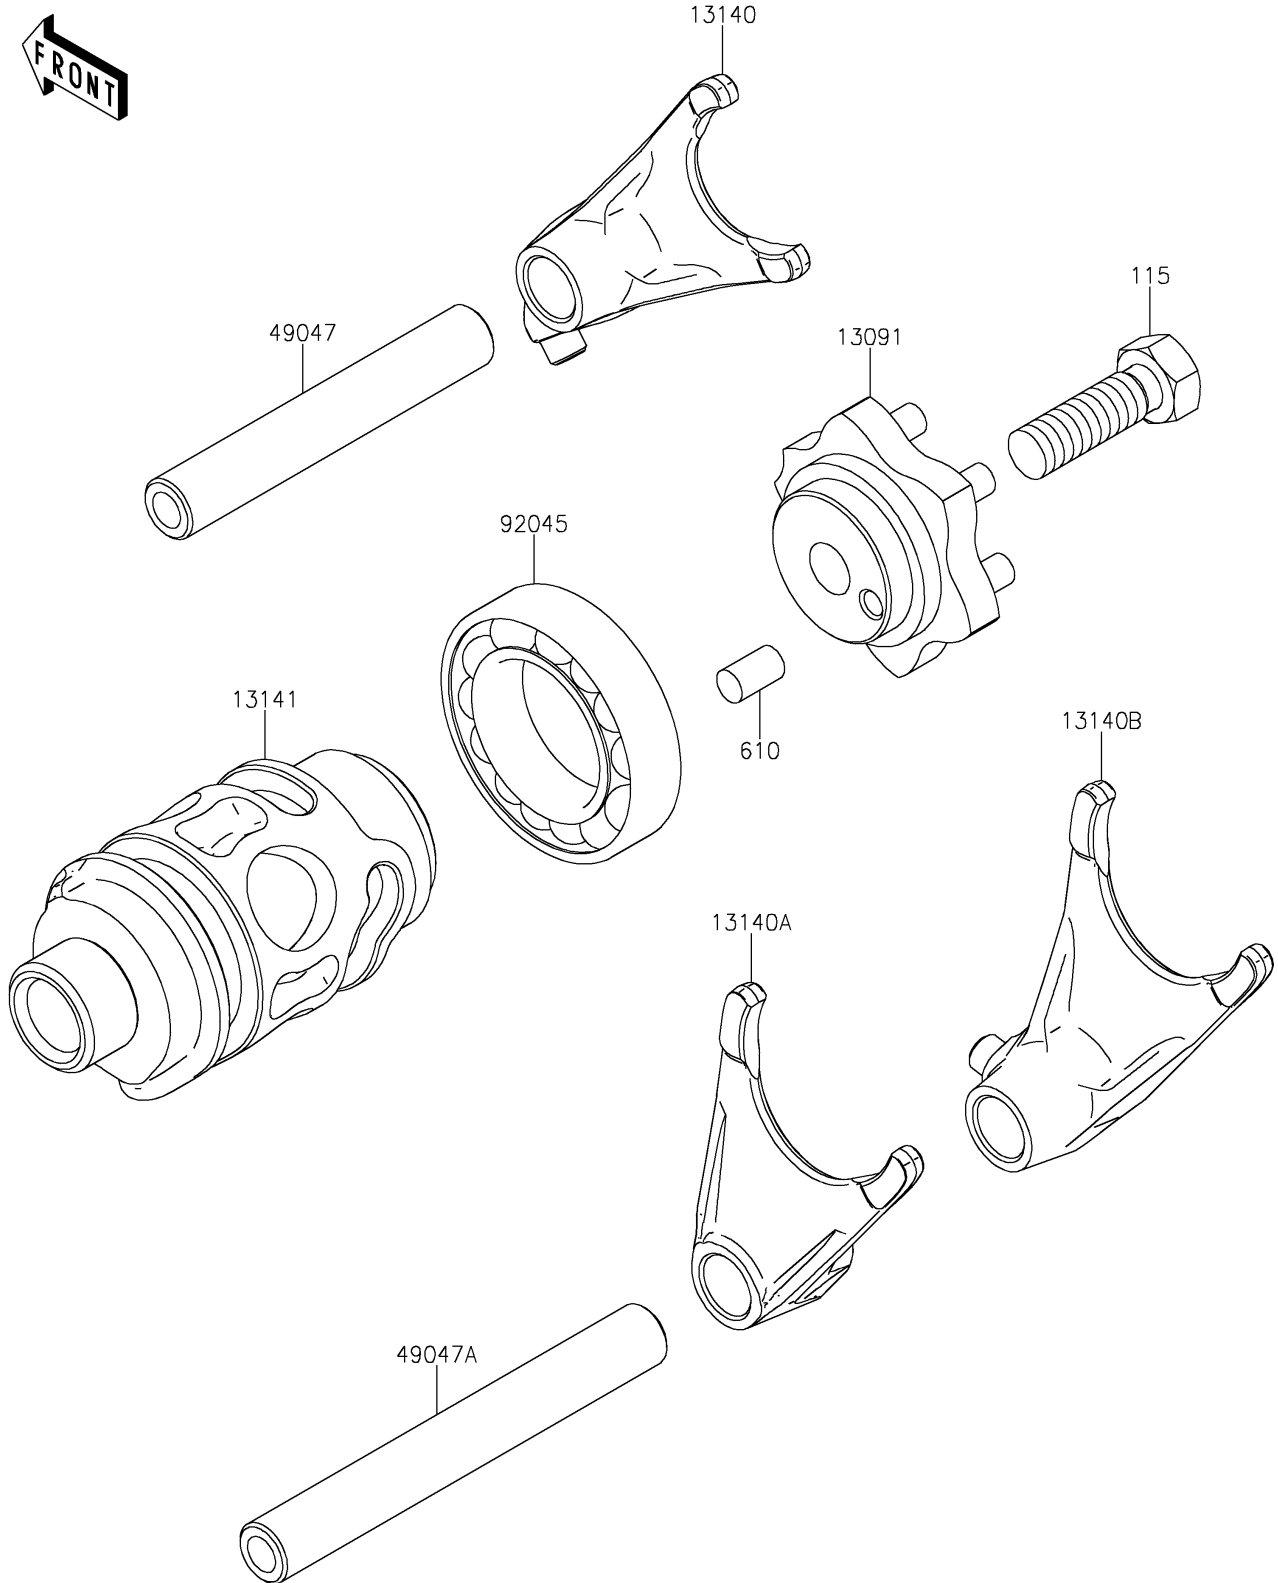

2021 KX™100 PARTS DIAGRAM

Gear Change Drum/Shift Fork(s)

E1362

2021 KX™100 PARTS LIST

Gear Change Drum/Shift Fork(s)

ITEM NAME	PART NUMBER	QUANTITY
BOLT-SMALL-UPSET,8X25 (Ref # 115)	115BA0825	1
HOLDER,CHANGE DRUM (Ref # 13091)	13091-1390	1
FORK-SHIFT,5TH&6TH (Ref # 13140)	13140-1302	1
FORK-SHIFT,2ND&3RD (Ref # 13140A)	13140-1303	1
FORK-SHIFT,LOW&4TH (Ref # 13140B)	13140-1304	1
DRUM-CHANGE (Ref # 13141)	13141-1120	1
ROD-SHIFT,5.9X10X64.5 (Ref # 49047)	49047-1063	1
ROD-SHIFT,5.9X10X81 (Ref # 49047A)	49047-1064	1
ROLLER,4X8 (Ref # 610)	610A0408	1
BEARING-BALL,6905Z (Ref # 92045)	92045-1058	1