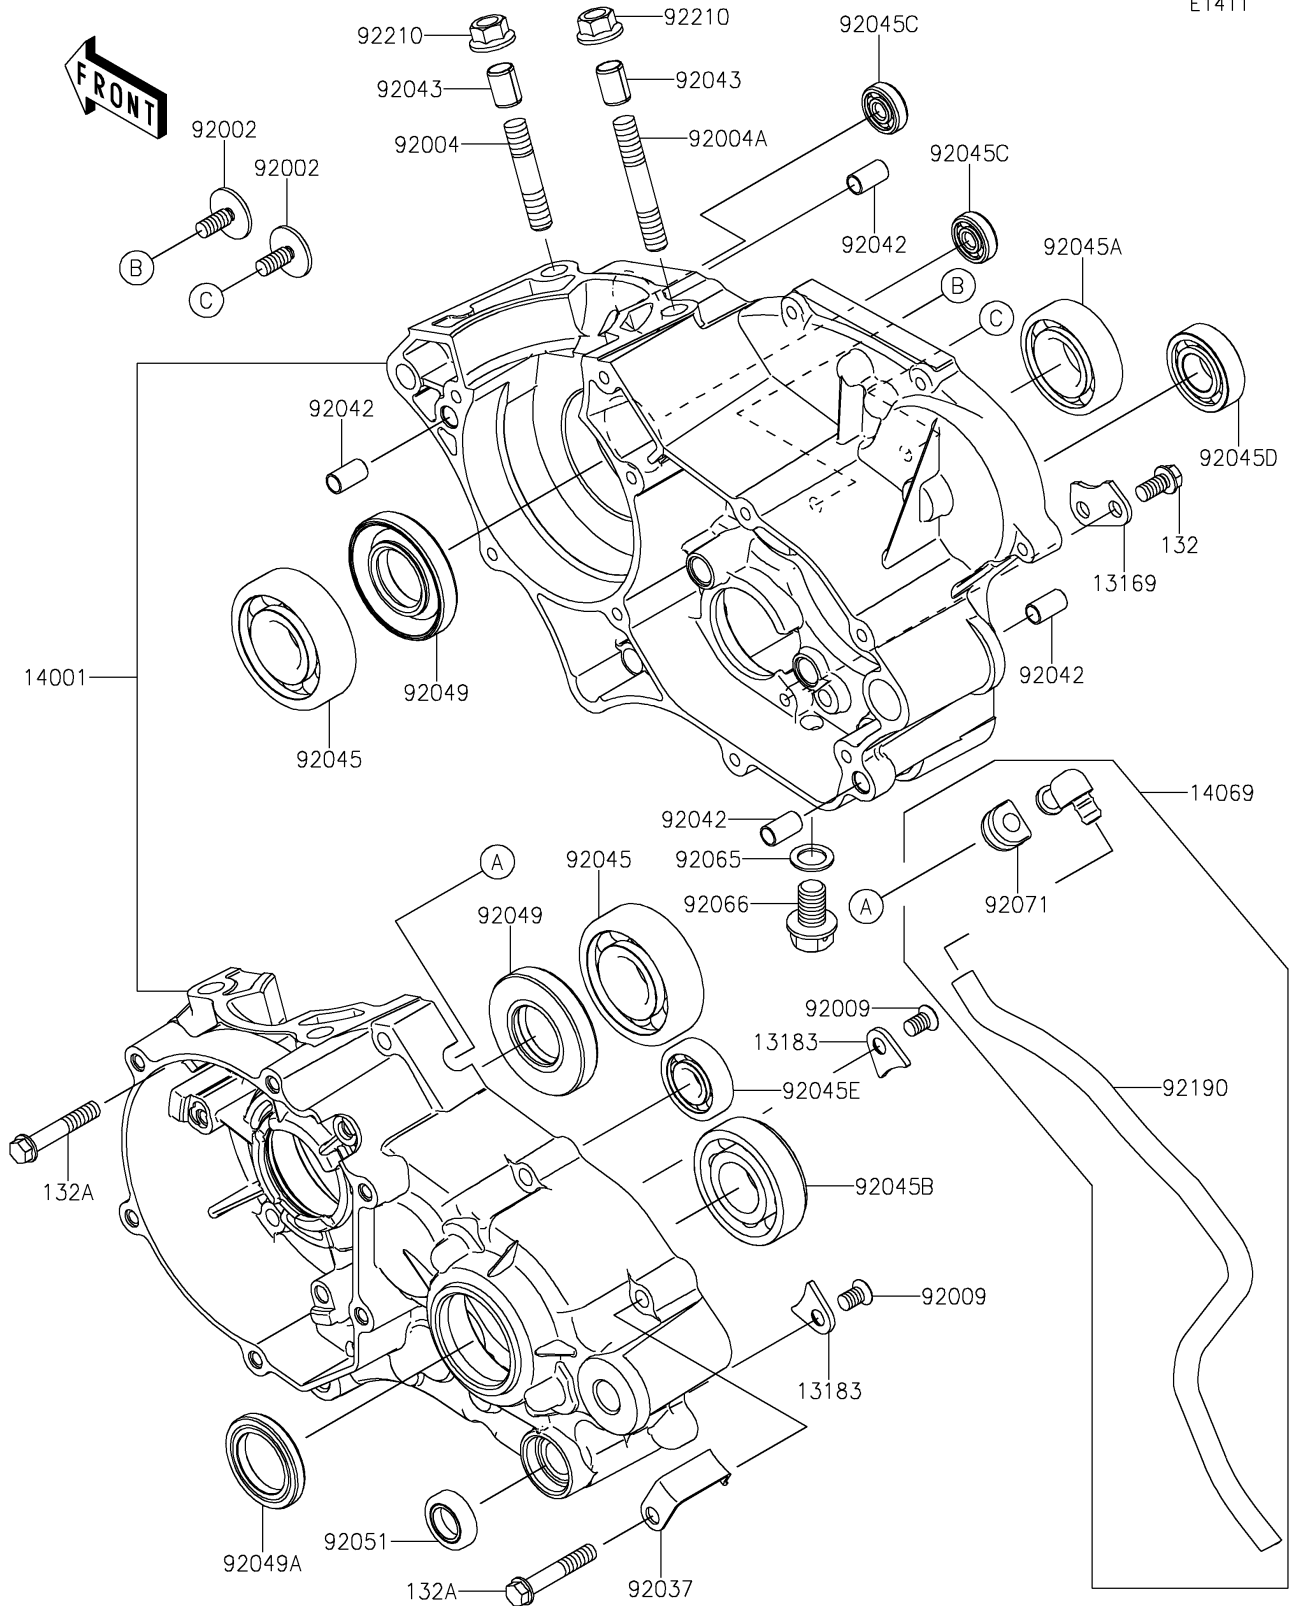

2021 KX™100 PARTS DIAGRAM

Crankcase

E1411

2021 KX™100 PARTS LIST

Crankcase

ITEM NAME	PART NUMBER	QUANTITY
PLATE,CHANGE DRUM (Ref # 13169)	13169-012	1
PLATE (Ref # 13183)	13183-1182	2
BOLT-FLANGED-SMALL,6X12 (Ref # 132)	132BA0612	2
BOLT-FLANGED-SMALL,6X35 (Ref # 132A)	132BA0635	9
SET-CRANKCASE (Ref # 14001)	14001-0681	1
BREATHER (Ref # 14069)	14069-1062	1
BOLT,6X16 (Ref # 92002)	92002-1659	2
STUD,8X28.5 (Ref # 92004)	92004-1252	2
STUD,8X37 (Ref # 92004A)	92004-1254	2
SCREW,6X10 (Ref # 92009)	92009-1563	2
CLAMP,HARNESS (Ref # 92037)	92037-1318	1
PIN,DOWEL,6.3X8X14 (Ref # 92042)	92042-007	4
PIN,8.2X10X14 (Ref # 92043)	92043-1264	2
BEARING-BALL,R-6304C3 (Ref # 92045)	92045-1059	2
BEARING-BALL,6004TMB (Ref # 92045A)	92045-1118	1
BEARING-BALL,6204 (Ref # 92045B)	92045-1226	1
BEARING-BALL,626MC3 (Ref # 92045C)	92045-1304	2
BEARING-BALL,TMB002 (Ref # 92045D)	92045-1360	1
BEARING-BALL,16101JRXC3 (Ref # 92045E)	92045-1450	1
SEAL-OIL,SD20407GS (Ref # 92049)	92049-1188	2
SEAL-OIL,TC25375 (Ref # 92049A)	92049-1292	1
SEAL-OIL,TB13225.5 (Ref # 92051)	92051-005	1
GASKET,10.5X16X1 (Ref # 92065)	92065-058	1
PLUG,DRAIN (Ref # 92066)	92066-1437	1
GROMMET,BREATHER (Ref # 92071)	92071-042	1
TUBE,6X9X330 (Ref # 92190)	92190-1116	1
NUT,8MM (Ref # 92210)	92210-0076	4