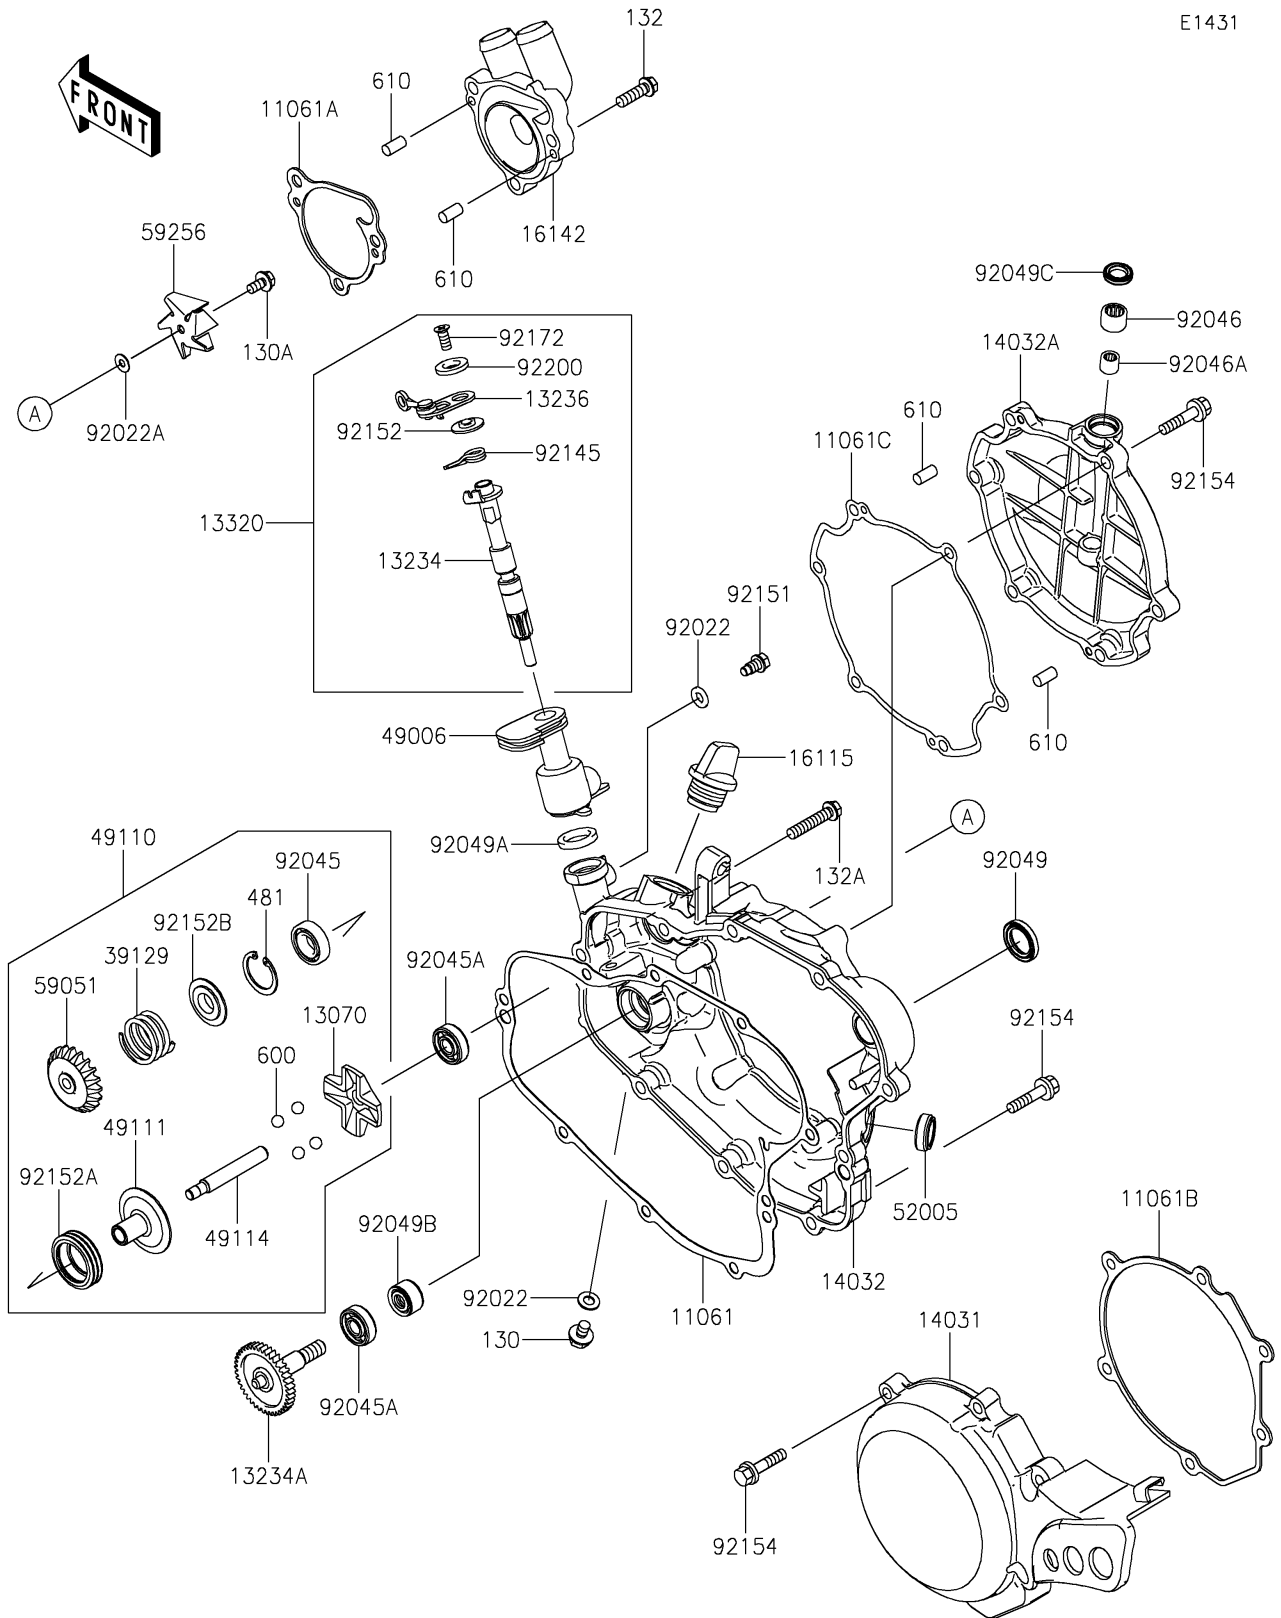

2021 KX™100 PARTS DIAGRAM

Engine Cover(s)

E1431

2021 KX™100 PARTS LIST

Engine Cover(s)

ITEM NAME	PART NUMBER	QUANTITY
GASKET,CLUTCH COVER (Ref # 11061)	11061-0122	1
GASKET,PUMP COVER (Ref # 11061A)	11061-0184	1
GASKET,GENERATOR COVER (Ref # 11061B)	11061-0194	1
GASKET,CLUTCH COVER (Ref # 11061C)	11061-0869	1
GUIDE,GOVERNOR (Ref # 13070)	13070-1309	1
SHAFT-COMP (Ref # 13234)	13234-0008	1
SHAFT-COMP,WATER PUMP (Ref # 13234A)	13234-1103	1
LEVER-COMP (Ref # 13236)	13236-0023	1
LEVER-ASSY (Ref # 13320)	13320-0002	1
COVER-GENERATOR (Ref # 14031)	14031-0580	1
COVER-CLUTCH,INSIDE (Ref # 14032)	14032-0041	1
COVER-CLUTCH,OUTSIDE (Ref # 14032A)	14032-0578	1
CAP-OIL FILLER (Ref # 16115)	16115-018	1
COVER-PUMP,WATER (Ref # 16142)	16142-1144	1
SPRING-GOVERNOR (Ref # 39129)	39129-1022	1
BOOT,GOVERNOR (Ref # 49006)	49006-1313	1
GOVERNOR-ASSY (Ref # 49110)	49110-0014	1
HOLDER-GOVERNOR WEIGHT (Ref # 49111)	49111-1064	1
SHAFT-GOVERNOR (Ref # 49114)	49114-0005	1
GAUGE,OIL LEVEL (Ref # 52005)	52005-0019	1
GEAR-SPUR (Ref # 59051)	59051-1412	1
IMPELLER (Ref # 59256)	59256-1064	1
WASHER,6.1X12X1 (Ref # 92022)	92022-077	2
WASHER,5.2X13X1 (Ref # 92022A)	92022-1380	1
BEARING-BALL (Ref # 92045)	92045-0010	1
BEARING-BALL,608MC3 (Ref # 92045A)	92045-1305	2
BEARING-NEEDLE,HK1010FM (Ref # 92046)	92046-0046	1
BEARING-NEEDLE,6BTM109 (Ref # 92046A)	92046-1217	1
SEAL-OIL,SB16244 (Ref # 92049)	92049-002	1