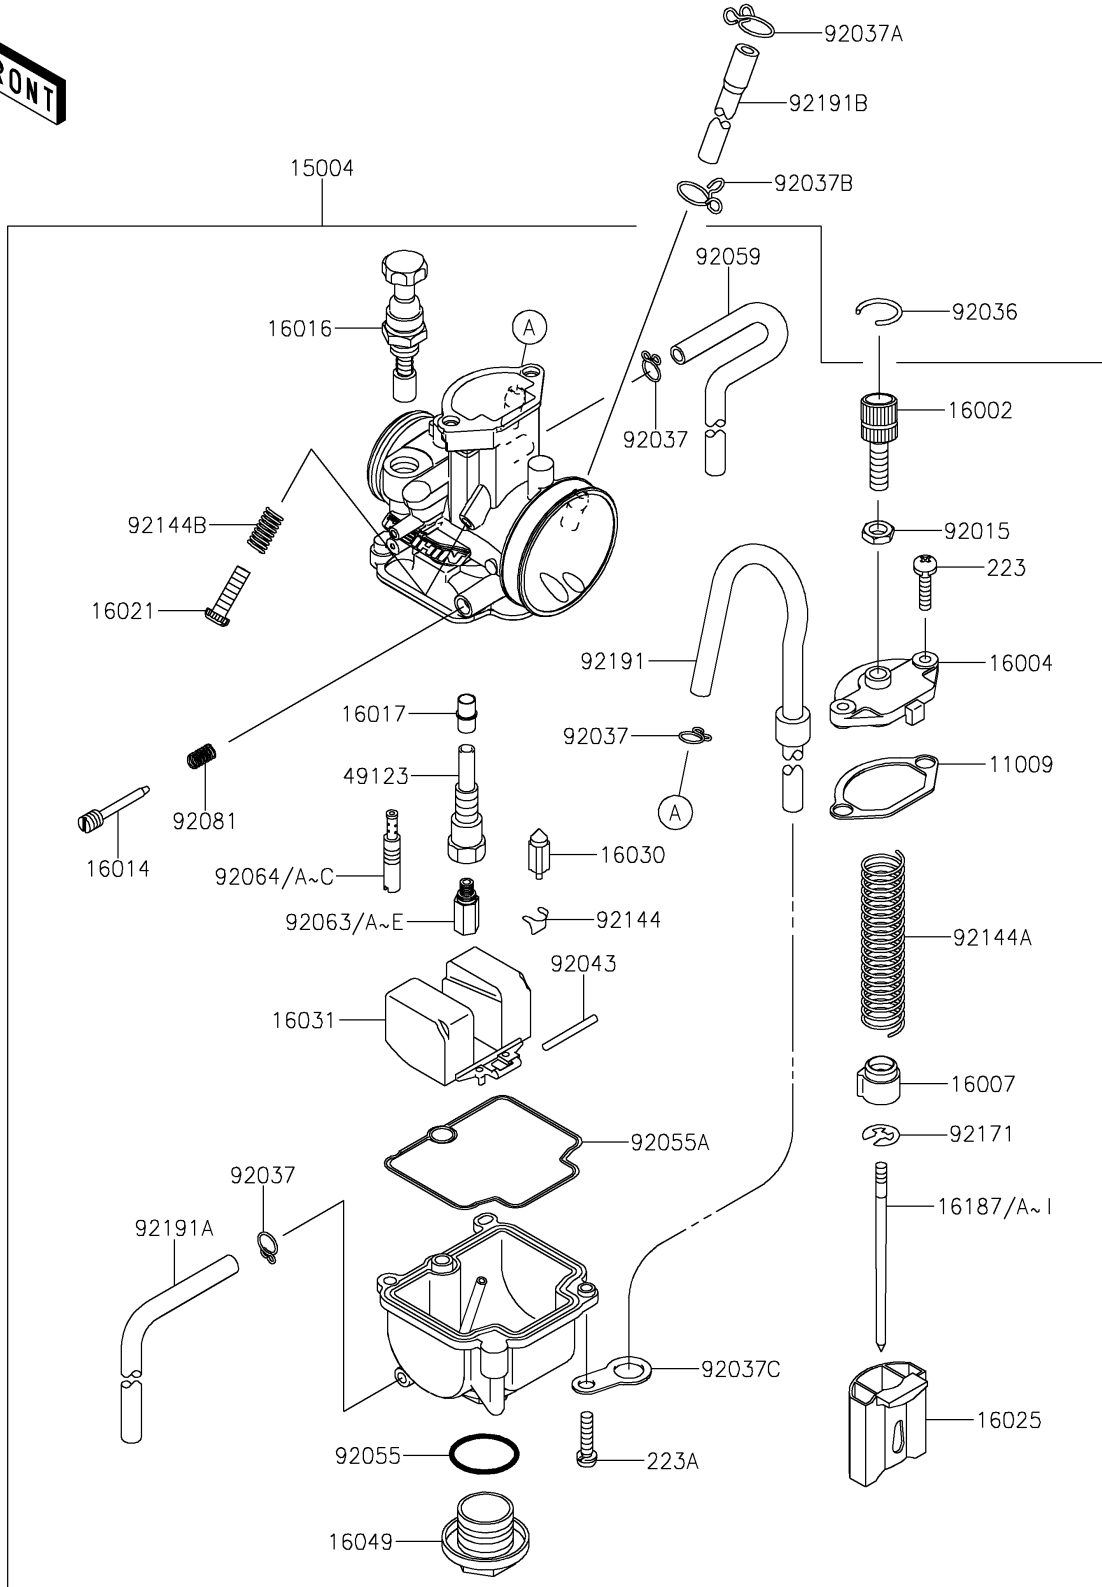

2021 KX™100 PARTS DIAGRAM

Carburetor

E1611