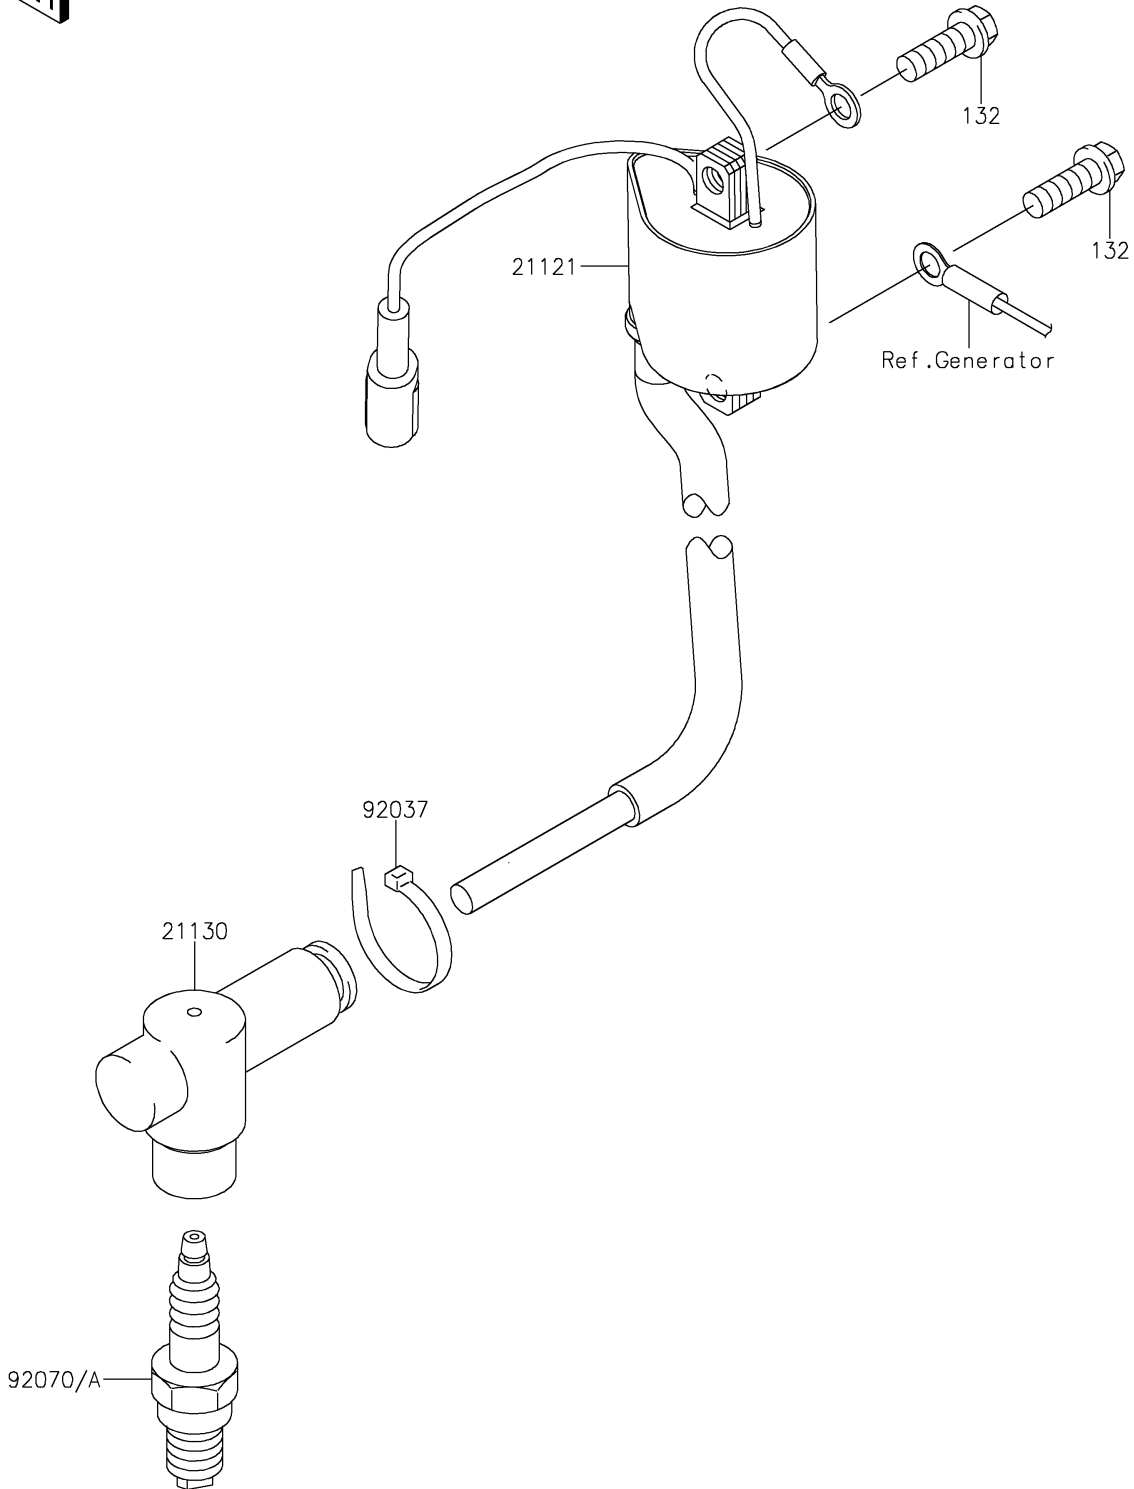

2021 KX™100 PARTS DIAGRAM

Ignition System

E1830

2021 KX™100 PARTS LIST

Ignition System

ITEM NAME	PART NUMBER	QUANTITY
BOLT-FLANGED-SMALL,6X18 (Ref # 132)	132BA0618	2
COIL-IGNITION (Ref # 21121)	21121-0722	1
CAP-SPARK PLUG (Ref # 21130)	21130-1077	1
CLAMP (Ref # 92037)	92037-1173	1
PLUG-SPARK,BR9EVX(NGK),SOLID (Ref # 92070)	92070-1228	1
PLUG-SPARK,R6252K-105NGK,SOLID (Ref # 92070A)	92070-1241	1