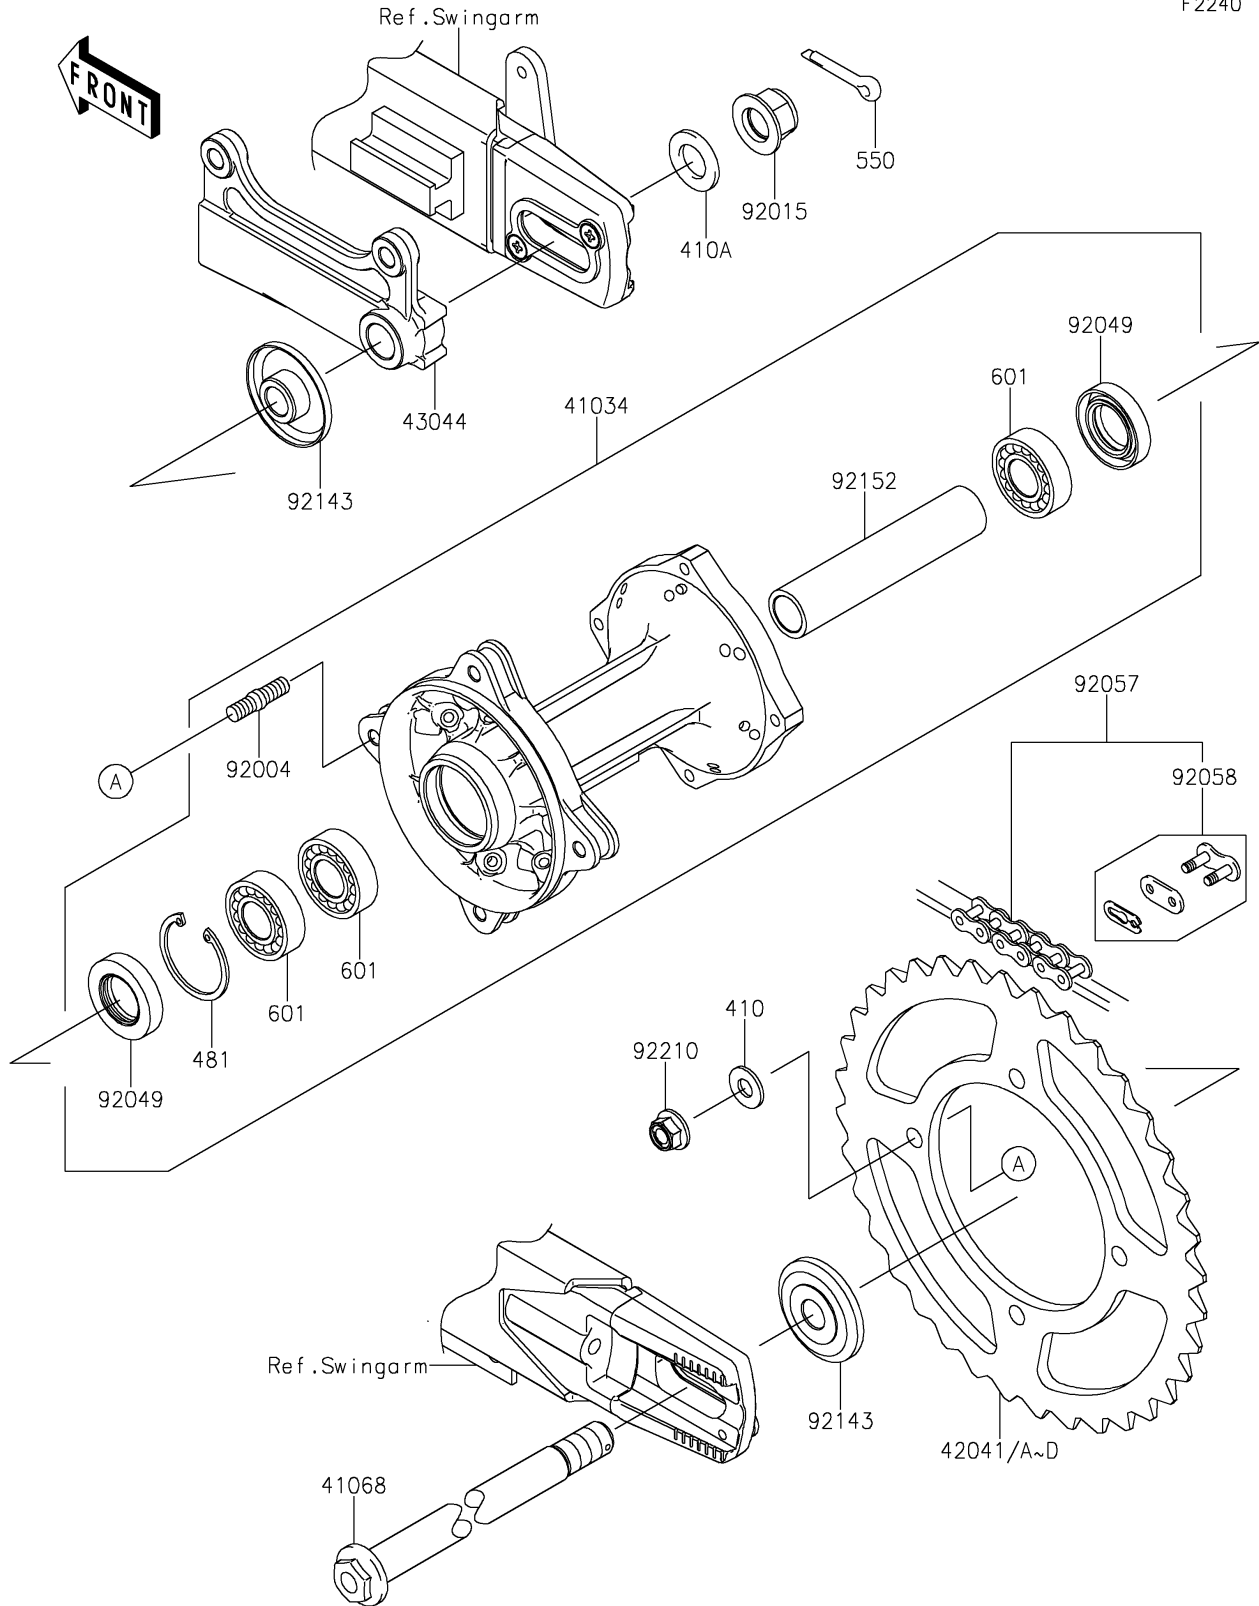

2021 KX™100 PARTS DIAGRAM

Rear Hub

F2240

2021 KX™100 PARTS LIST

Rear Hub

ITEM NAME	PART NUMBER	QUANTITY
WASHER-PLAIN-SMALL,8MM (Ref # 410)	410AA0800	4
DRUM-ASSY,REAR BRAKE (Ref # 41034)	41034-0570	1
AXLE,RR (Ref # 41068)	41068-1401	1
WASHER-PLAIN-SMALL,14MM (Ref # 410A)	410AA1400	1
SPROCKET-HUB,49T (Ref # 42041)	42041-1207	1
SPROCKET-HUB,50T (Ref # 42041A)	42041-1228	1
SPROCKET-HUB,51T (Ref # 42041B)	42041-1229	1
SPROCKET-HUB,52T (Ref # 42041C)	42041-1245	1
SPROCKET-HUB,53T (Ref # 42041D)	42041-1246	1
HOLDER-COMP-CALIPER (Ref # 43044)	43044-1122	1
CIRCLIP-TYPE-C,35MM (Ref # 481)	481J3500	1
PIN-COTTER,2.5X20 (Ref # 550)	550AA2520	1
BEARING-BALL (Ref # 601)	601B6202UU	3
STUD,8X16 (Ref # 92004)	92004-0730	4
NUT,FLANGED,14MM (Ref # 92015)	92015-1401	1
SEAL-OIL (Ref # 92049)	92049-1469	2
CHAIN,DRIVE,DID420DS2X124L (Ref # 92057)	92057-1497	1
JOINT-CHAIN,DRIVE (Ref # 92058)	92058-1086	1
COLLAR,RR AXLE,L=12.5 (Ref # 92143)	92143-1938	2
COLLAR,RR BRAKE DRUM,L=95 (Ref # 92152)	92152-1090	1
NUT,FLANGED,LOCK,8MM (Ref # 92210)	92210-0493	4