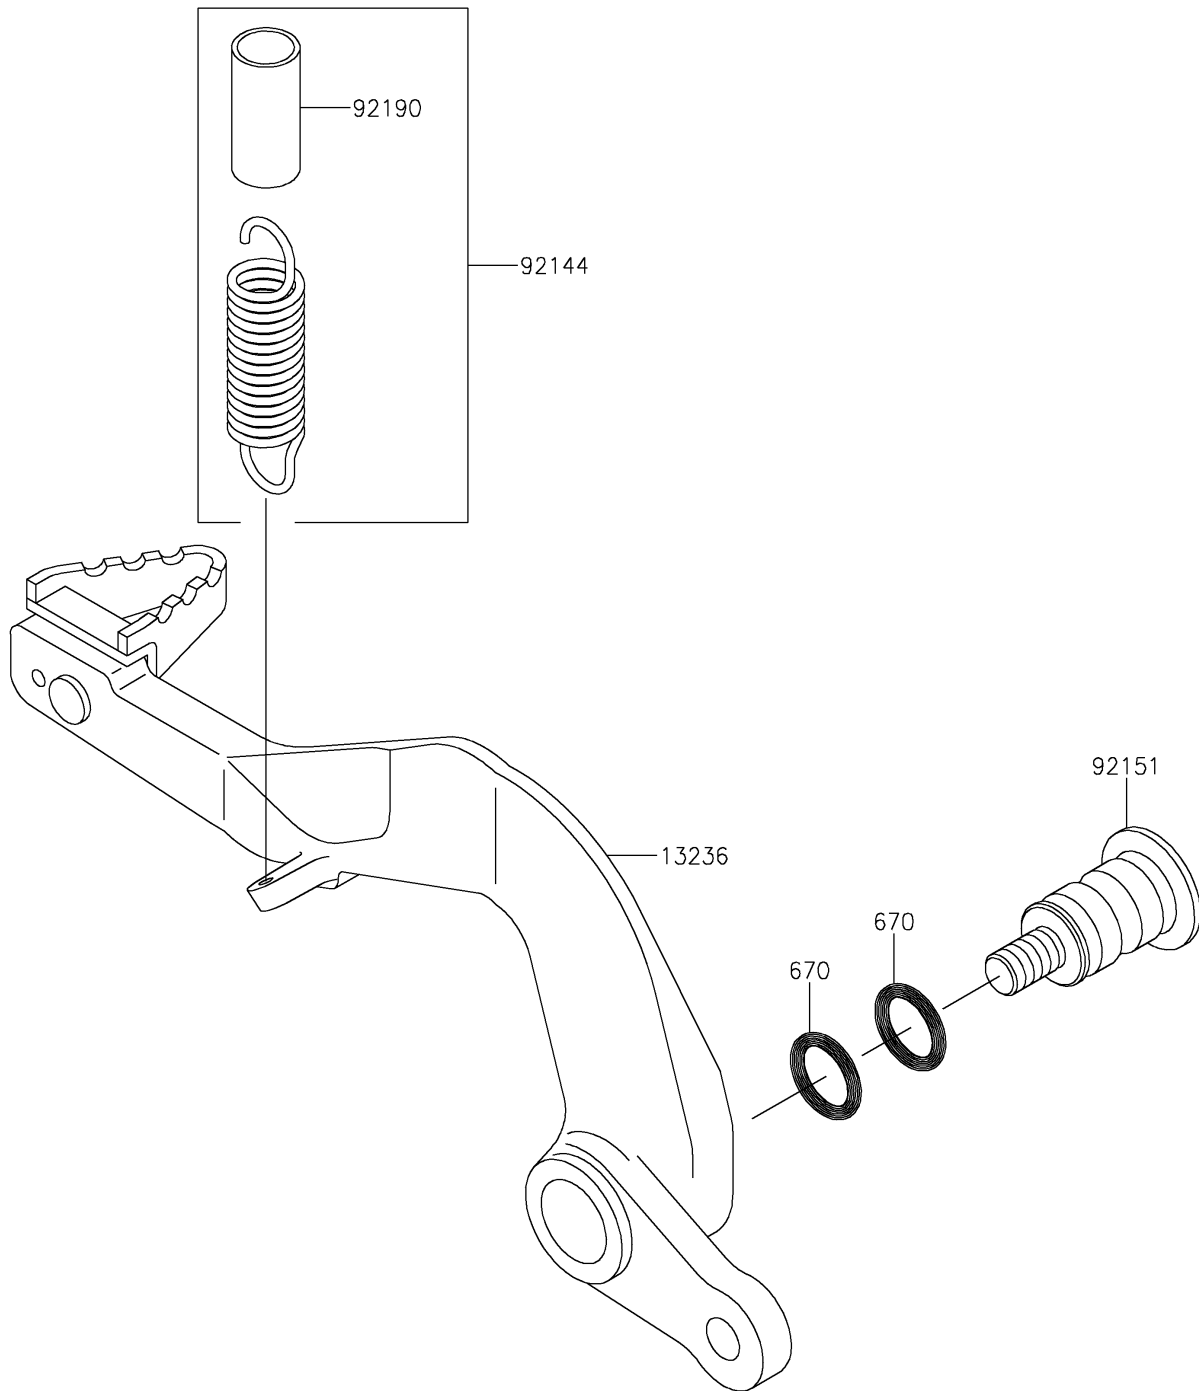

2021 KX™100 PARTS DIAGRAM

Brake Pedal

F2260

2021 KX™100 PARTS LIST

Brake Pedal

ITEM NAME	PART NUMBER	QUANTITY
LEVER-COMP,BRAKE PEDAL,ALUM. (Ref # 13236)	13236-1353	1
O RING,12MM (Ref # 670)	670B2012	2
SPRING,BRAKE PEDAL RETURN (Ref # 92144)	92144-1752	1
BOLT,BRAKE PEDAL,8MM (Ref # 92151)	92151-1572	1
TUBE,13X16X25 (Ref # 92190)	92190-1488	1