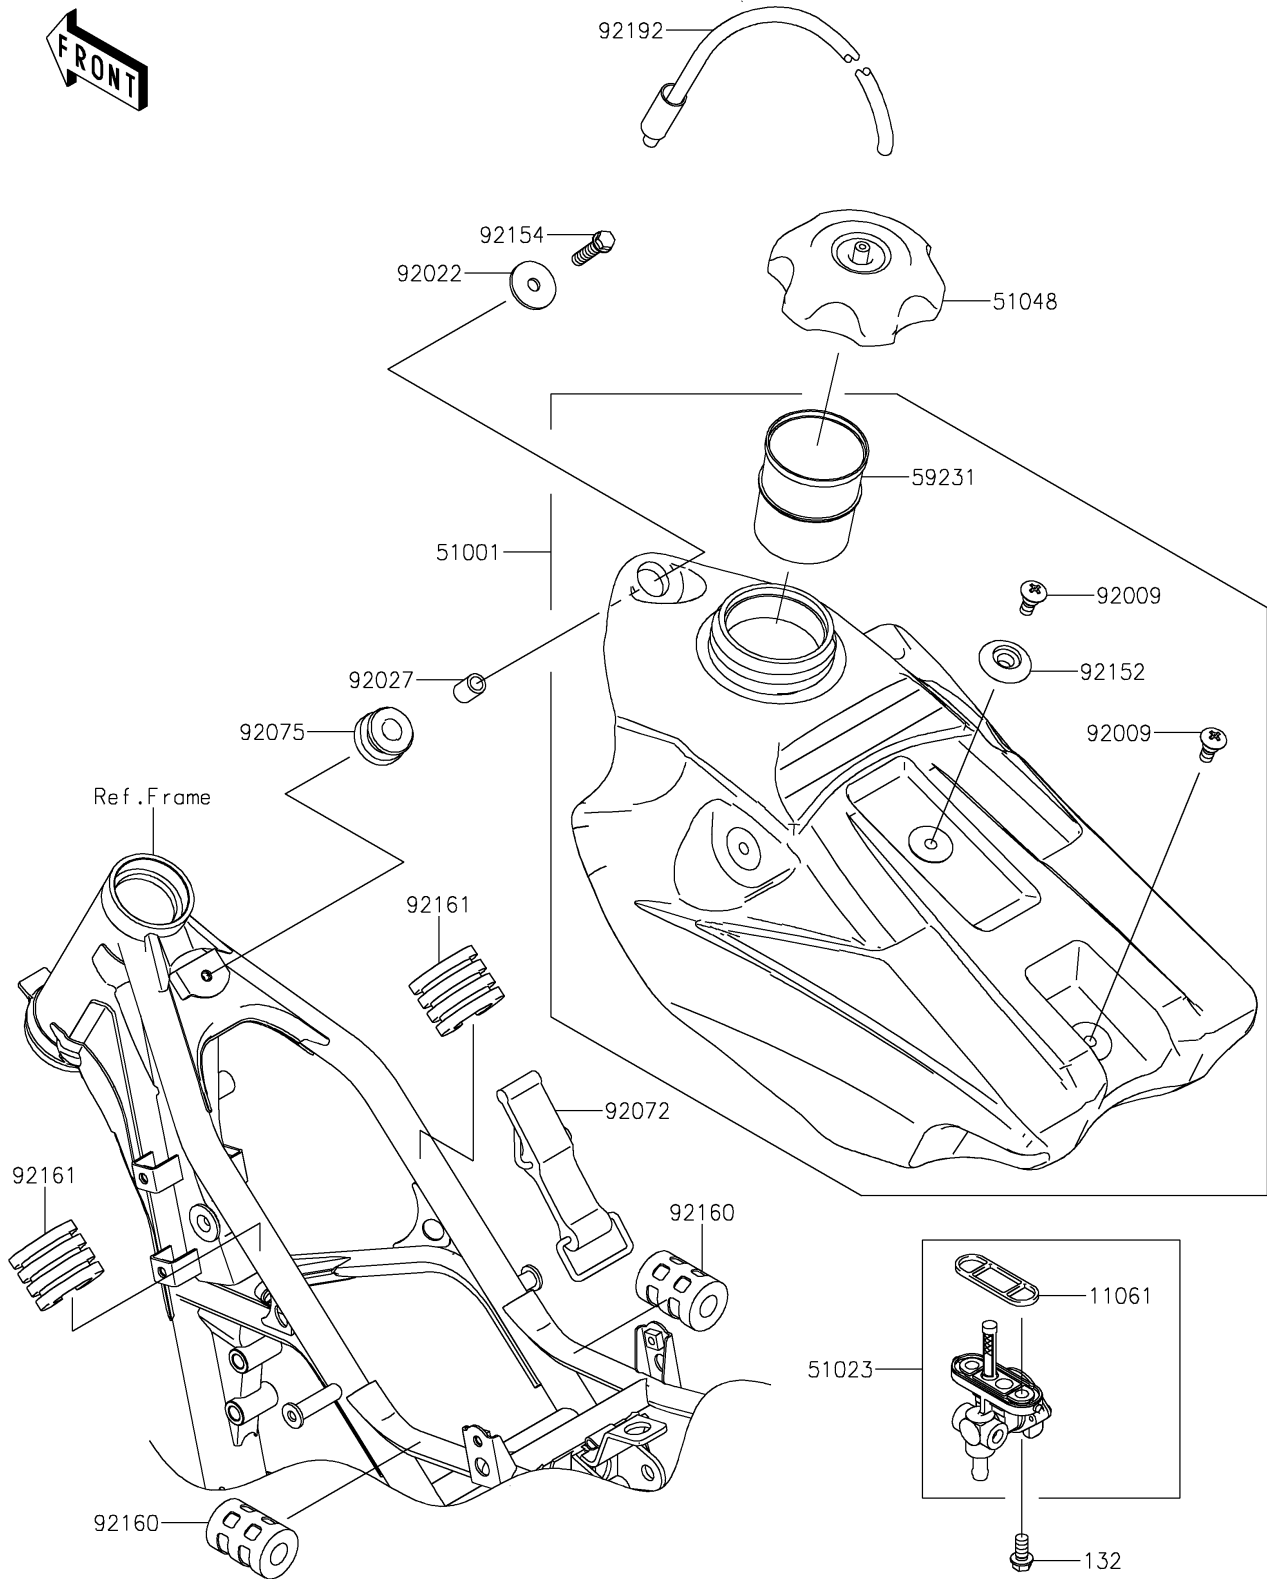

2021 KX™100 PARTS DIAGRAM

Fuel Tank

F2410

2021 KX™100 PARTS LIST

Fuel Tank

ITEM NAME	PART NUMBER	QUANTITY
GASKET,FUEL TAP (Ref # 11061)	11061-0181	1
BOLT-FLANGED-SMALL,6X12 (Ref # 132)	132BA0612	2
TANK-COMP-FUEL (Ref # 51001)	51001-0776	1
TAP-ASSY,FUEL (Ref # 51023)	51023-0024	1
CAP-ASSY-TANK,FUEL (Ref # 51048)	51048-0009	1
FILLER (Ref # 59231)	59231-0019	1
SCREW,6MM (Ref # 92009)	92009-1971	2
WASHER,6.5X24X2 (Ref # 92022)	92022-1690	1
COLLAR,6.8X10X14 (Ref # 92027)	92027-1966	1
BAND,FUEL TANK (Ref # 92072)	92072-1229	1
DAMPER (Ref # 92075)	92075-1787	1
COLLAR (Ref # 92152)	92152-1346	1
BOLT,FLANGED,6X25 (Ref # 92154)	92154-0520	1
DAMPER,FUEL TANK (Ref # 92160)	92160-1236	2
DAMPER,FUEL TANK (Ref # 92161)	92161-1175	2
TUBE (Ref # 92192)	92192-0161	1