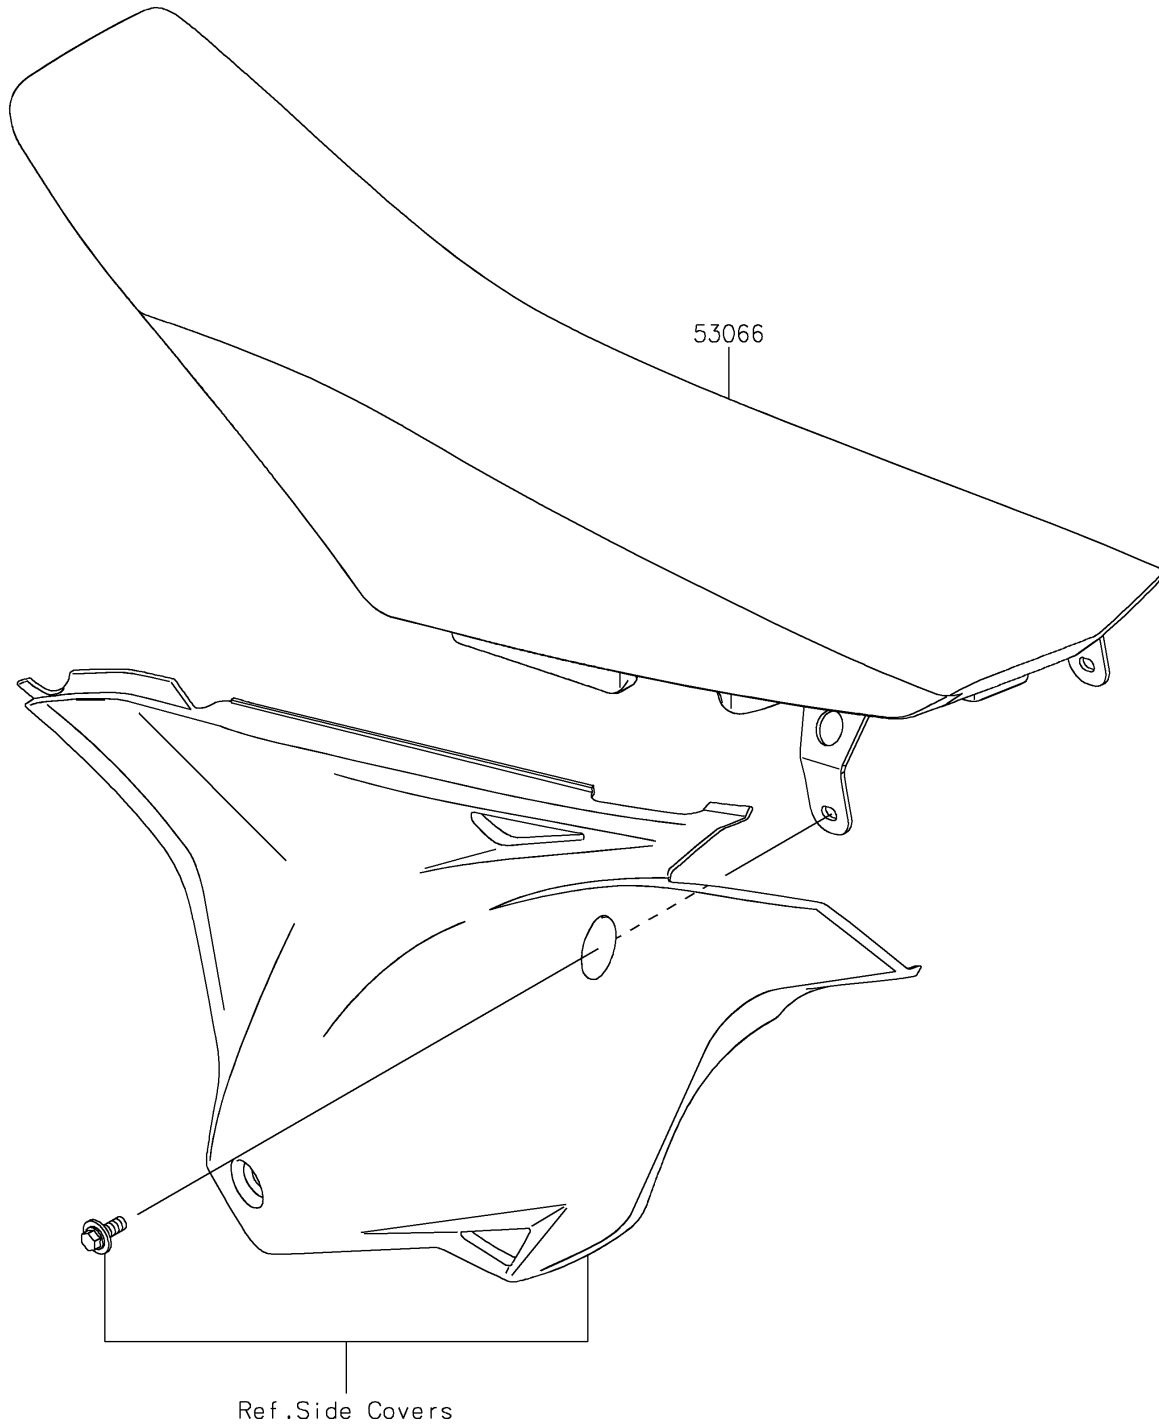

# 2021 KX™100 PARTS DIAGRAM

Seat

F2510

## 2021 KX™100 PARTS LIST

Seat

ITEM NAME	PART NUMBER	QUANTITY
SEAT-ASSY, GREEN/BLACK (Ref # 53066)	53066-0455-49F	1