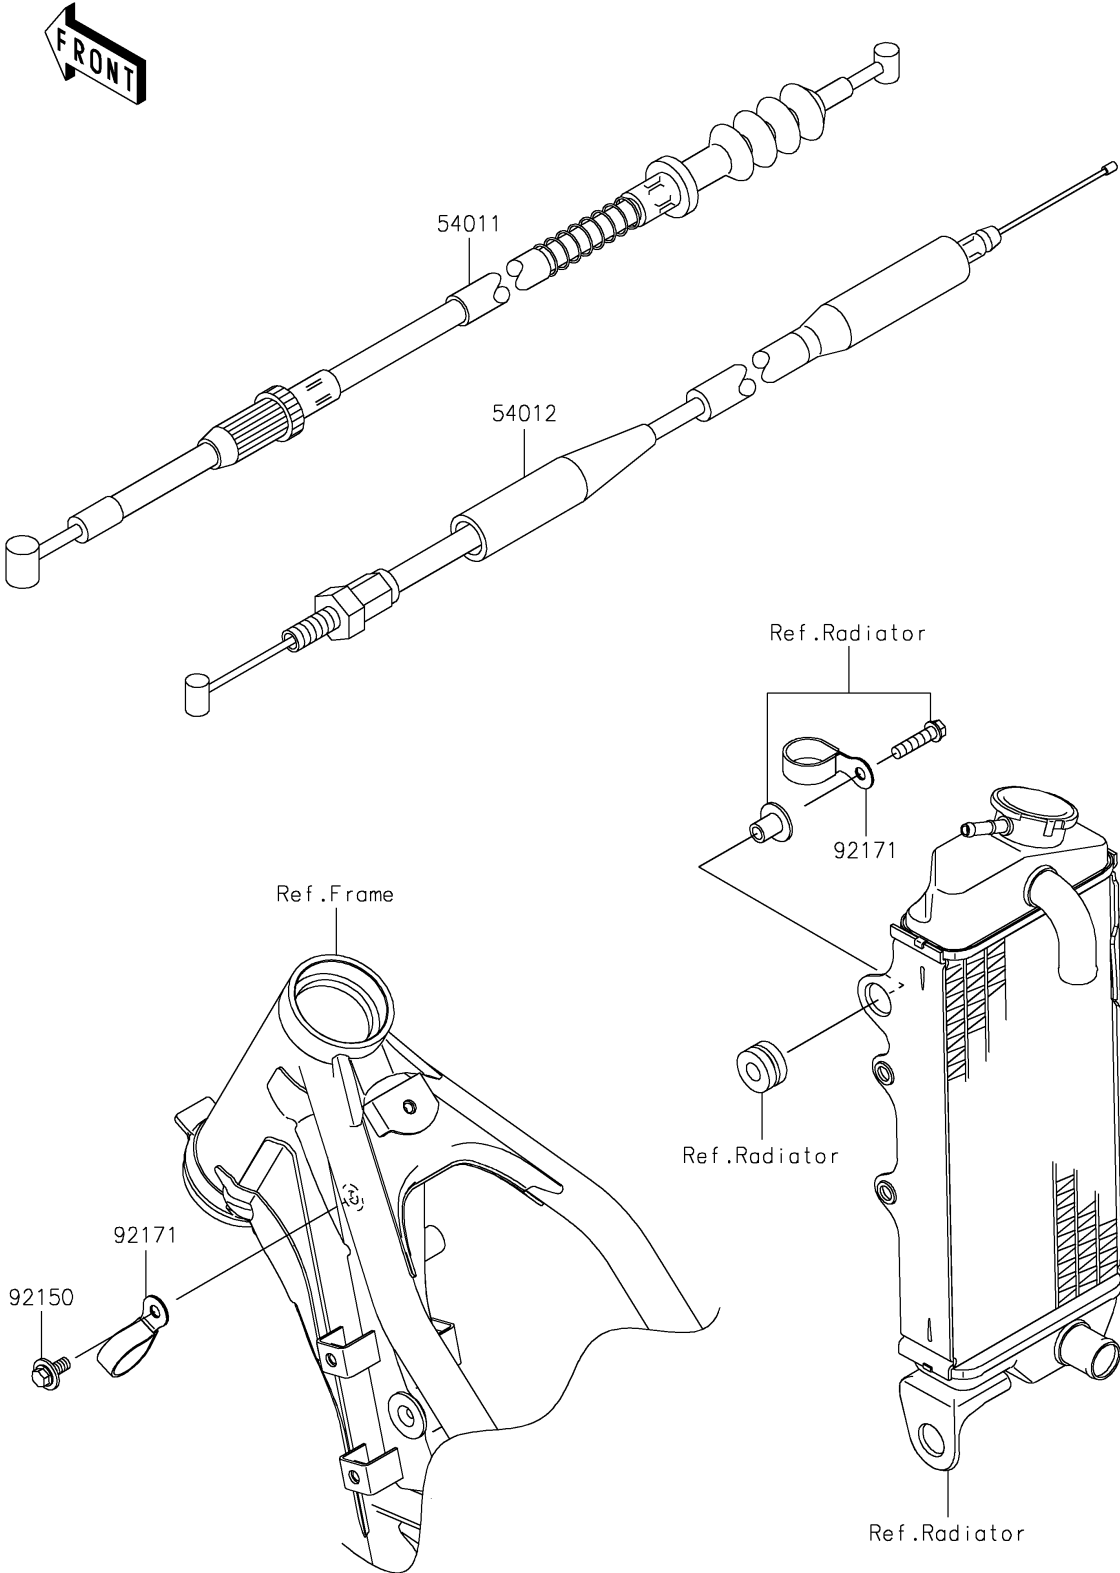

2021 KX™100 PARTS DIAGRAM

Cables

F2540

2021 KX™100 PARTS LIST

Cables

ITEM NAME	PART NUMBER	QUANTITY
CABLE-CLUTCH (Ref # 54011)	54011-0572	1
CABLE-THROTTLE (Ref # 54012)	54012-0595	1
BOLT,6X14 (Ref # 92150)	92150-1340	1
CLAMP (Ref # 92171)	92171-1279	2