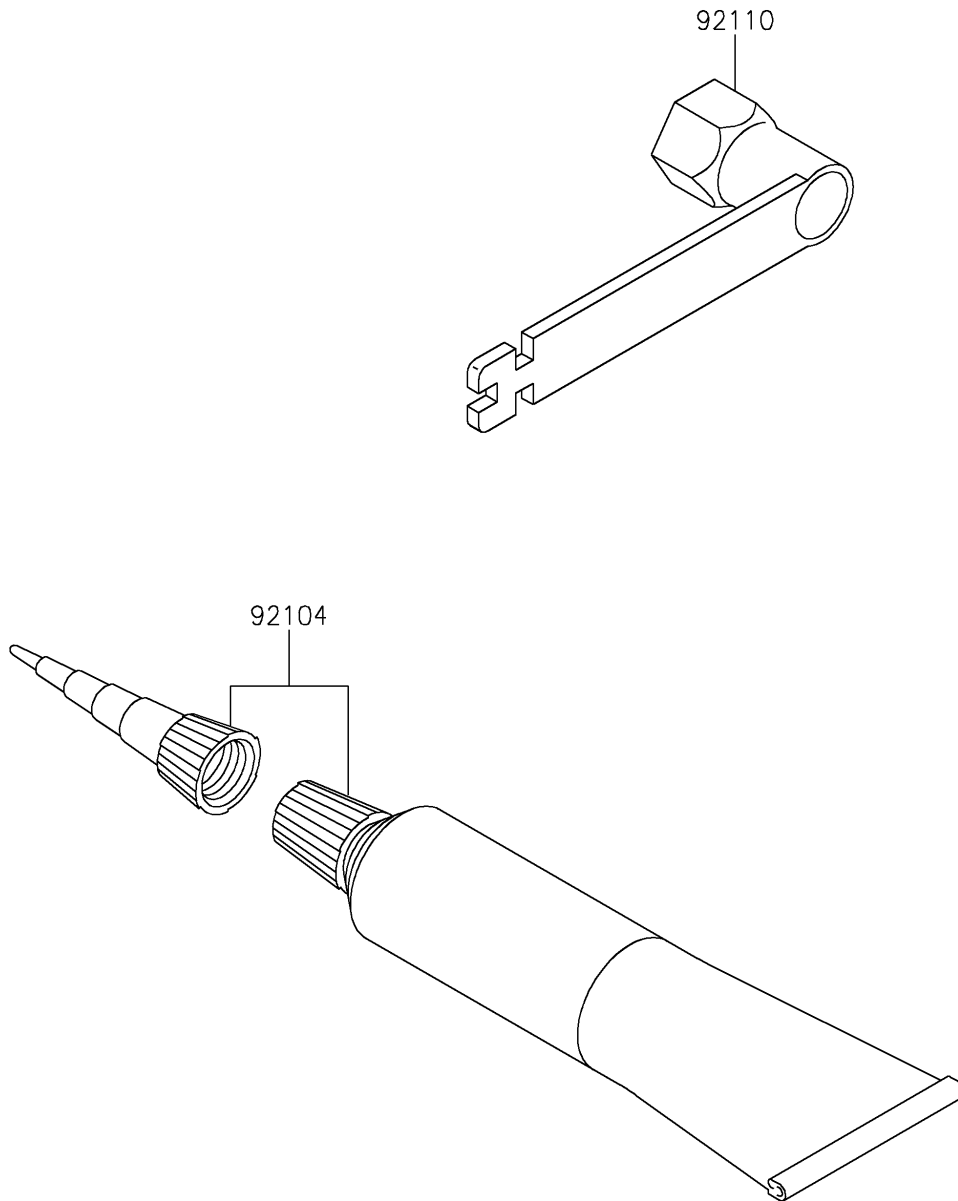

2021 KX™100 PARTS DIAGRAM

Owner's Tools

F2810

2021 KX™100 PARTS LIST

Owner's Tools

ITEM NAME	PART NUMBER	QUANTITY
GASKET-LIQUID,TB1105B,SILVER (Ref # 92104)	92104-002	1
TOOL-WRENCH,PLUG,21MM (Ref # 92110)	92110-0571	1