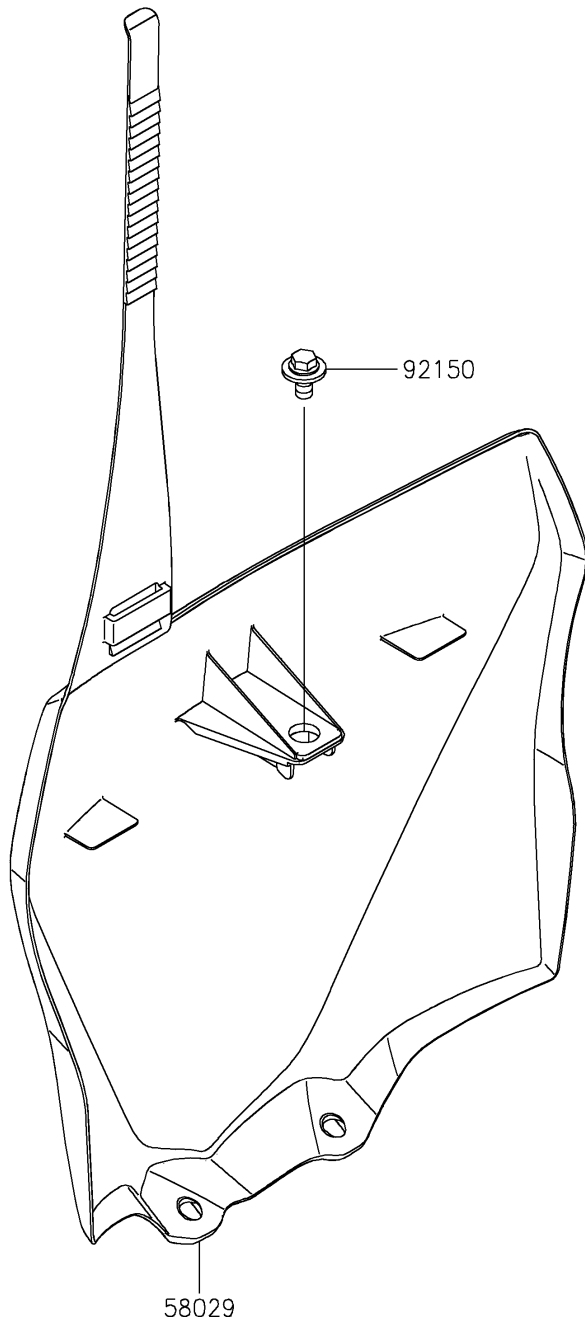

# 2021 KX™100 PARTS DIAGRAM

Accessory

F2910

## 2021 KX™100 PARTS LIST

### Accessory

ITEM NAME	PART NUMBER	QUANTITY
PLATE-NUMBER,L.GREEN (Ref # 58029)	58029-0011-290	1
BOLT,6X12 (Ref # 92150)	92150-1435	1