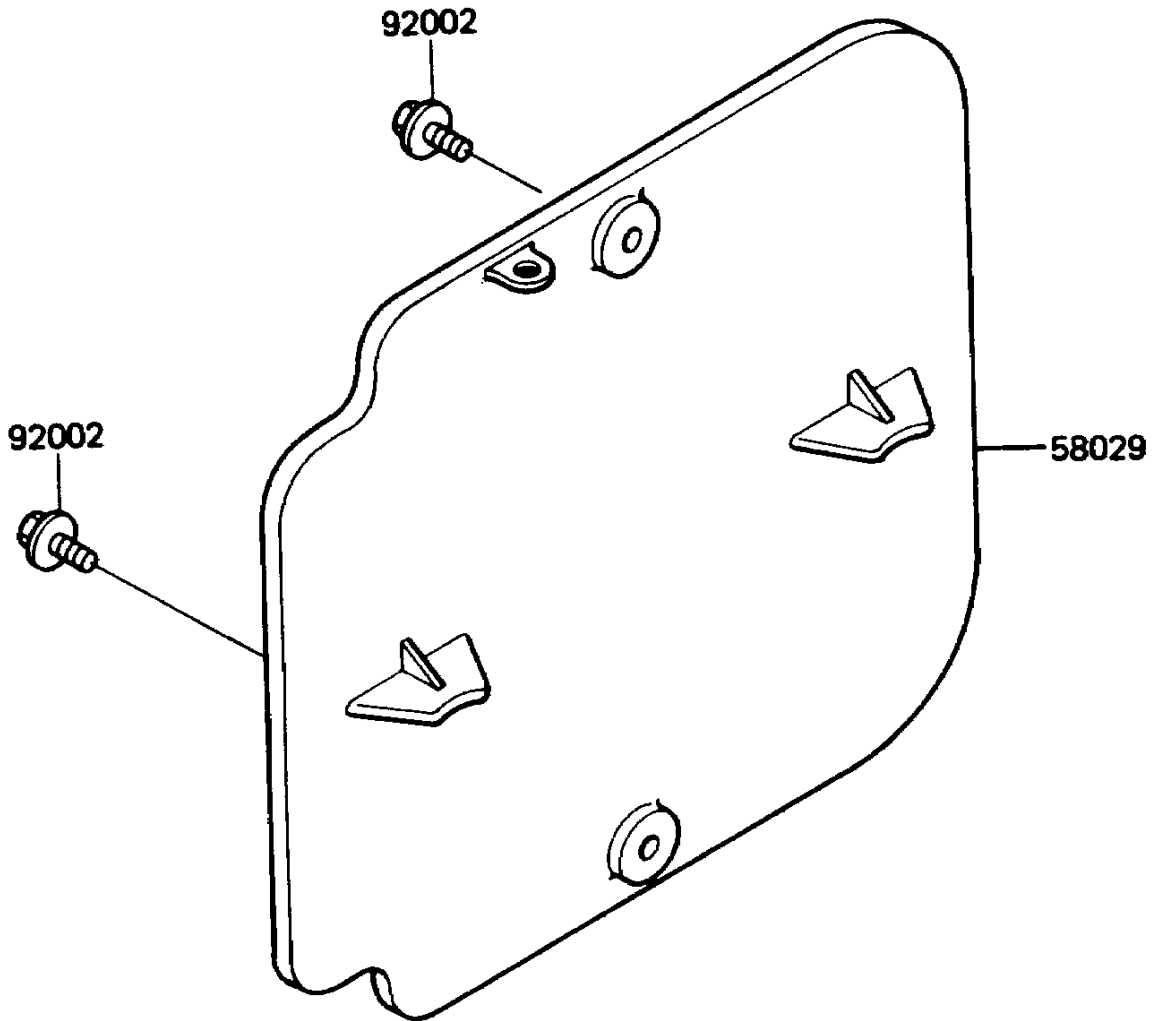

1988 KX™ 250 PARTS DIAGRAM

Accessory

F2910-0025

1988 KX™ 250 PARTS LIST

Accessory

ITEM NAME	PART NUMBER	QUANTITY
PLATE-NUMBER,L.GREEN (Ref # 58029)	58029-5015-6W	1
BOLT,6X14 (Ref # 92002)	92002-1460	2