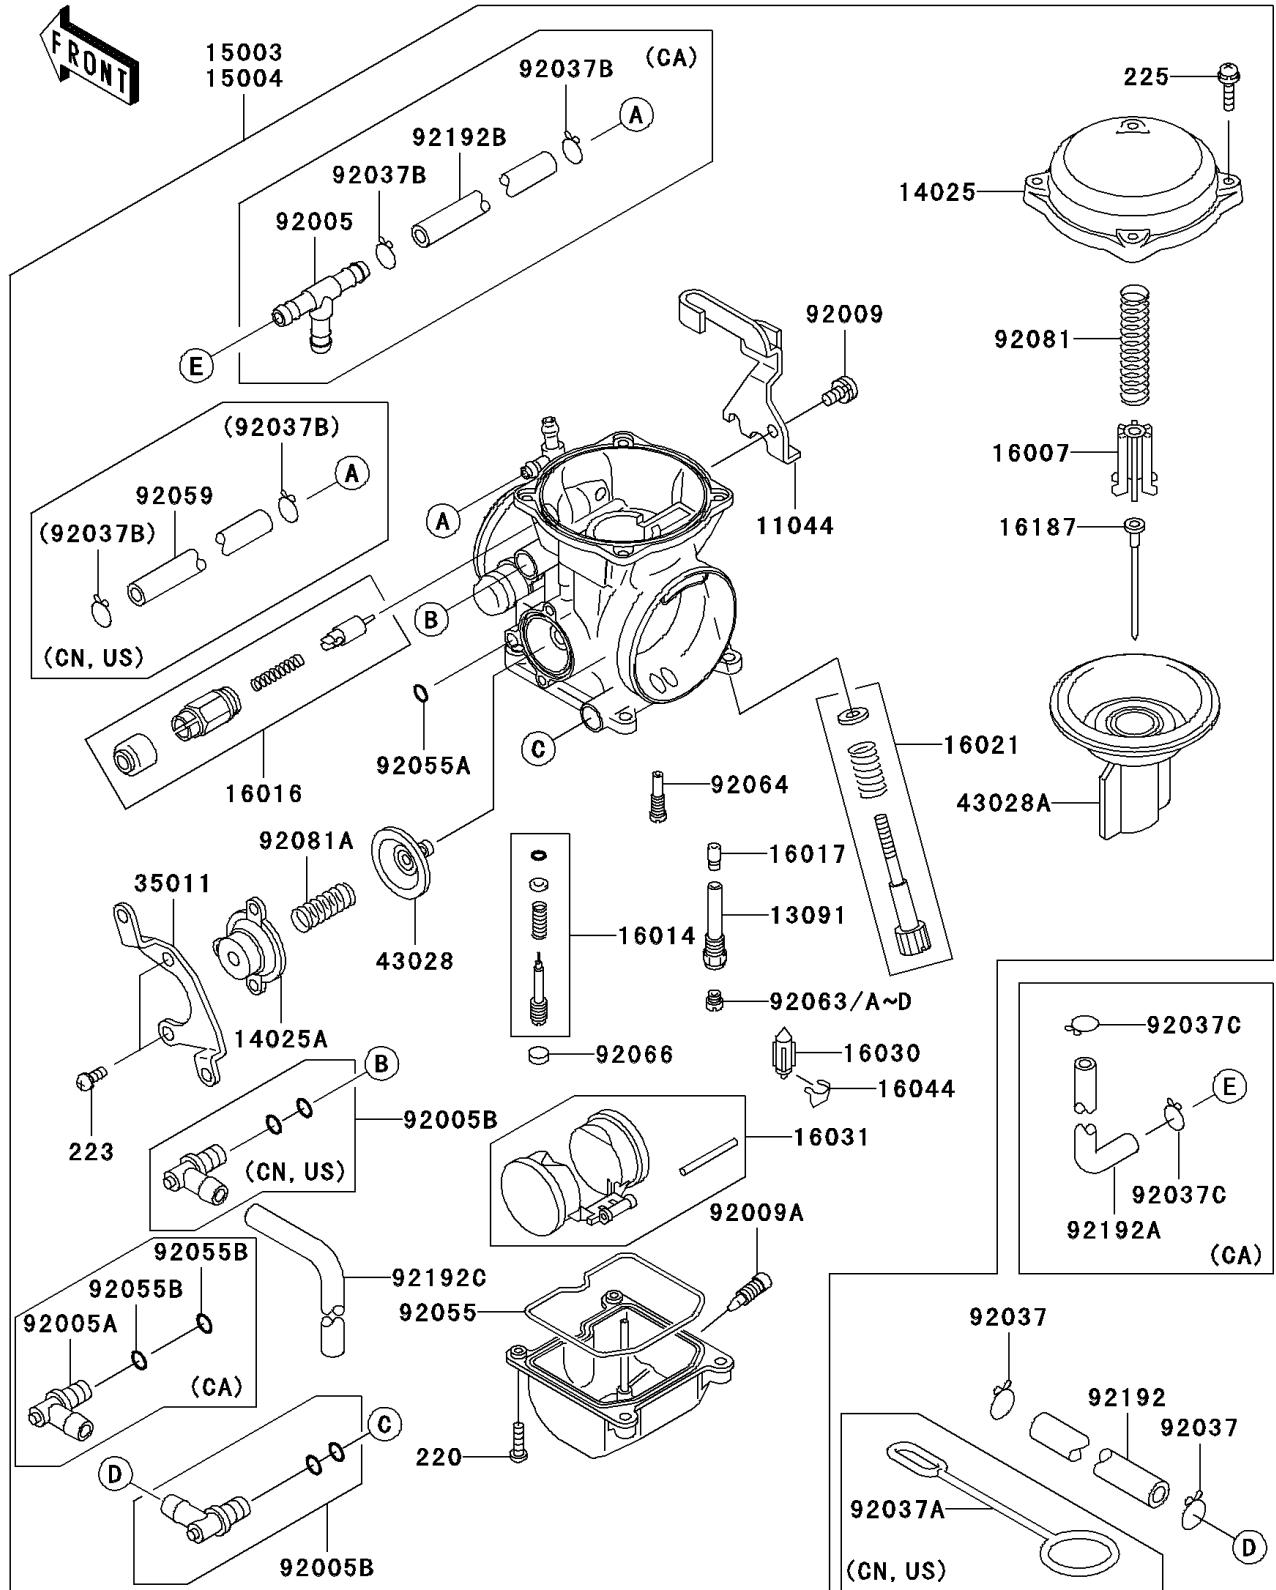

2008 KLR™ 650 PARTS DIAGRAM

Carburetor(E8F/E9F)

E1611

2008 KLR™ 650 PARTS LIST

Carburetor(E8F/E9F)

ITEM NAME	PART NUMBER	QUANTITY
BRACKET,THROTTLE CABLE (Ref # 11044)	11044-1353	1
HOLDER,NEEDLE JET (Ref # 13091)	13091-1425	1
COVER,MIXING CHAMBER (Ref # 14025)	14025-1890	1
COVER,AIR CUT VALVE (Ref # 14025A)	14025-1903	1
SEAT-SPRING,DIAPHRAGM VALVE (Ref # 16007)	16007-1113	1
SCREW-PILOT AIR (Ref # 16014)	16014-1083	1
PLUNGER (Ref # 16016)	16016-1087	1
JET-NEEDLE,#6 (Ref # 16017)	16017-1254	1
SCREW-THROTTLE STOP (Ref # 16021)	16021-1201	1
VALVE-FLOAT (Ref # 16030)	16030-1057	1
FLOAT (Ref # 16031)	16031-1077	1
CLAMP,FLOAT VALVE (Ref # 16044)	16044-007	1
NEEDLE-JET,N6NJ (Ref # 16187)	16187-0275	1
STAY,AIR CUT VALVE (Ref # 35011)	35011-1232	1
DIAPHRAGM,5.9MM,AIR CUT VALVE (Ref # 43028)	43028-1053	1
DIAPHRAGM,VALVE (Ref # 43028A)	43028-1062	1
SCREW,5X10 (Ref # 92009)	92009-1365	1
SCREW,DRAIN,6X0.75 (Ref # 92009A)	92009-1551	1
CLAMP,FUEL TUBE (Ref # 92037)	92037-1271	2
CLAMP,TUBE (Ref # 92037B)	92037-1477	2
RING-O,FLOAT CHAMBER (Ref # 92055)	92055-1222	1
RING-O (Ref # 92055A)	92055-1245	1
SCREW-PAN-CROS,4X14 (Ref # 220)	220AA0414	4
SCREW-PAN-WS-CROS,4X10 (Ref # 223)	223C0410	2
SCREW-PAN-WSP-CROS,4X18 (Ref # 225)	225AB0418	4
JET-MAIN,#140 (Ref # 92063)	92063-1013	1
JET-MAIN,#142 (Ref # 92063A)	92063-1016	1
JET-MAIN,#145 (Ref # 92063B)	92063-1017	1
JET-MAIN,#148 (Ref # 92063C)	92063-1324	1