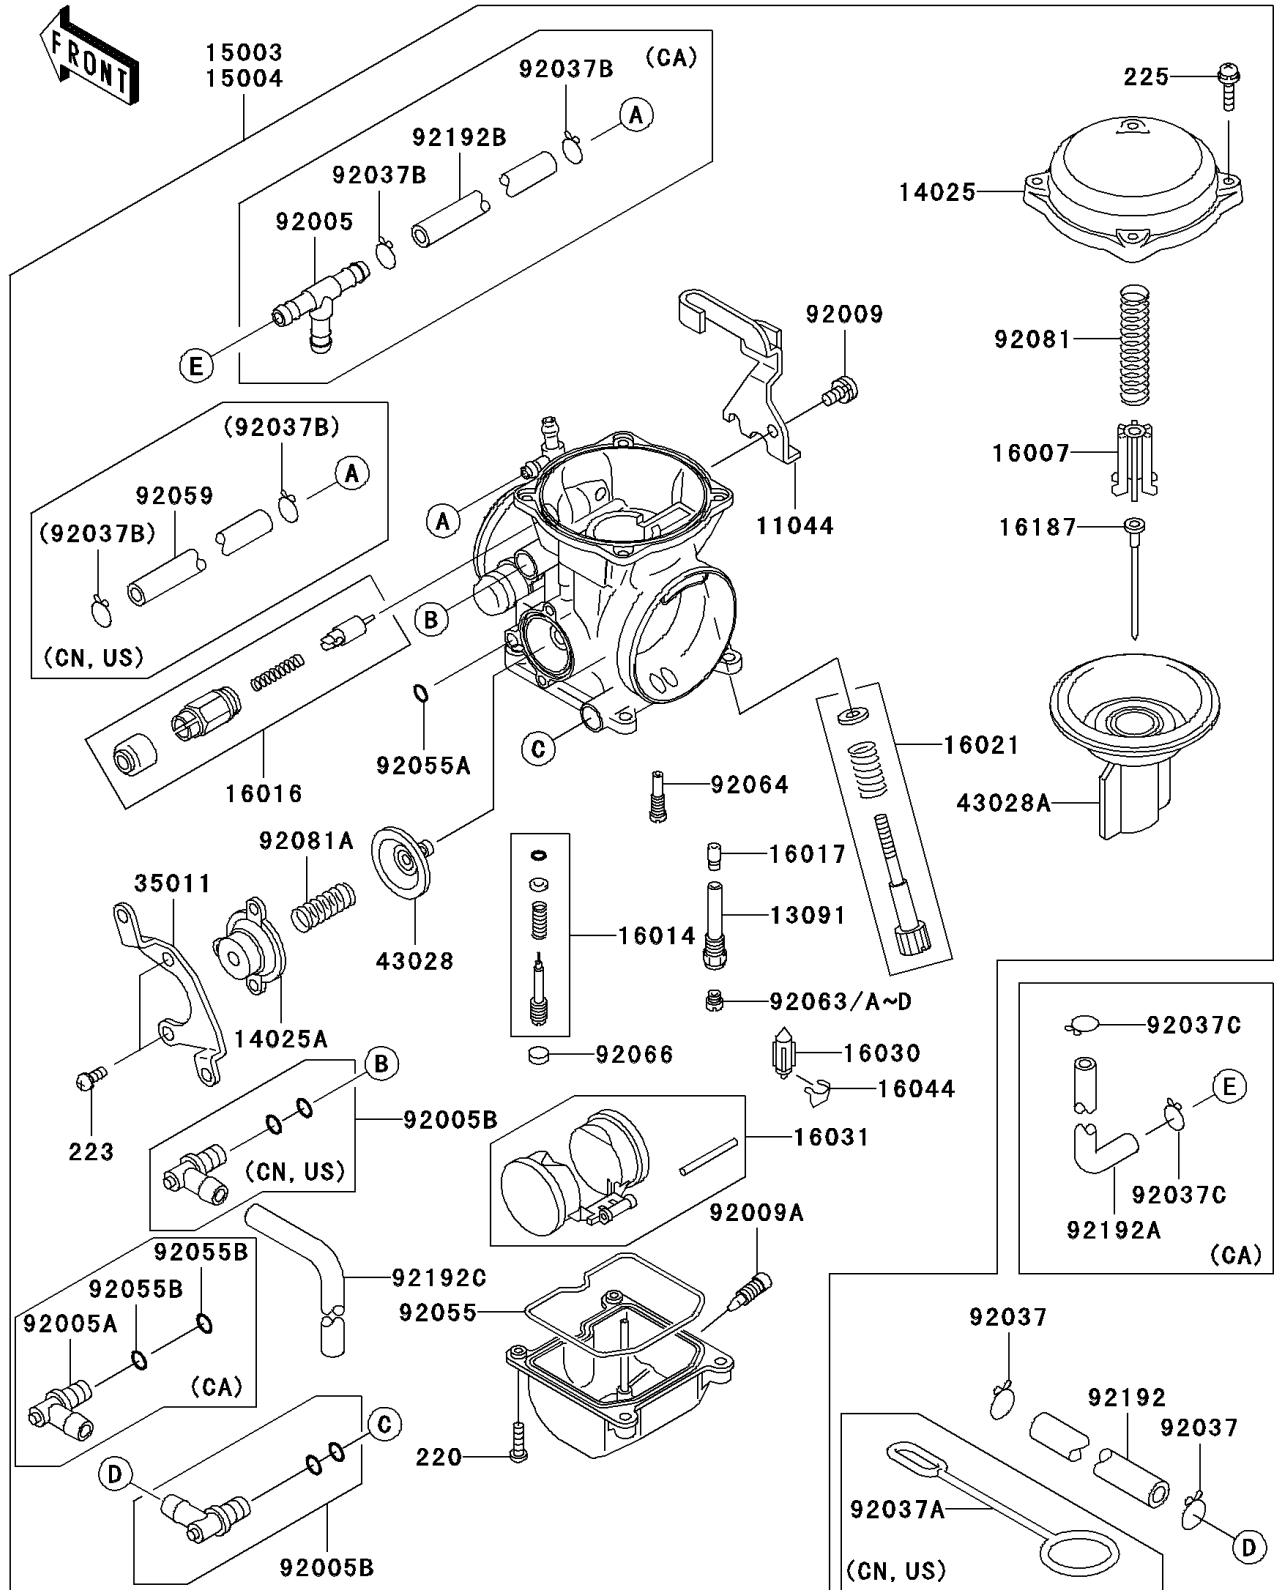

## 2009 KLR™ 650 PARTS LIST

Carburetor(E8F/E9F)

ITEM NAME	PART NUMBER	QUANTITY
BRACKET,THROTTLE CABLE (Ref # 11044)	11044-1353	1
HOLDER,NEEDLE JET (Ref # 13091)	13091-1425	1
COVER,MIXING CHAMBER (Ref # 14025)	14025-1890	1
COVER,AIR CUT VALVE (Ref # 14025A)	14025-1903	1
SEAT-SPRING,DIAPHRAGM VALVE (Ref # 16007)	16007-1113	1
SCREW-PILOT AIR (Ref # 16014)	16014-1083	1
PLUNGER (Ref # 16016)	16016-1087	1
JET-NEEDLE,#6 (Ref # 16017)	16017-1254	1
SCREW-THROTTLE STOP (Ref # 16021)	16021-1201	1
VALVE-FLOAT (Ref # 16030)	16030-1057	1
FLOAT (Ref # 16031)	16031-1077	1
CLAMP,FLOAT VALVE (Ref # 16044)	16044-007	1
NEEDLE-JET,N6NJ (Ref # 16187)	16187-0275	1
STAY,AIR CUT VALVE (Ref # 35011)	35011-1232	1
DIAPHRAGM,5.9MM,AIR CUT VALVE (Ref # 43028)	43028-1053	1
DIAPHRAGM,VALVE (Ref # 43028A)	43028-1062	1
SCREW,5X10 (Ref # 92009)	92009-1365	1
SCREW,DRAIN,6X0.75 (Ref # 92009A)	92009-1551	1
CLAMP,FUEL TUBE (Ref # 92037)	92037-1271	2
CLAMP,TUBE (Ref # 92037B)	92037-1477	2
RING-O,FLOAT CHAMBER (Ref # 92055)	92055-1222	1
RING-O (Ref # 92055A)	92055-1245	1
SCREW-PAN-CROS,4X14 (Ref # 220)	220AA0414	4
SCREW-PAN-WS-CROS,4X10 (Ref # 223)	223C0410	2
SCREW-PAN-WSP-CROS,4X18 (Ref # 225)	225AB0418	4
JET-MAIN,#140 (Ref # 92063)	92063-1013	1
JET-MAIN,#142 (Ref # 92063A)	92063-1016	1
JET-MAIN,#145 (Ref # 92063B)	92063-1017	1
JET-MAIN,#148 (Ref # 92063C)	92063-1324	1