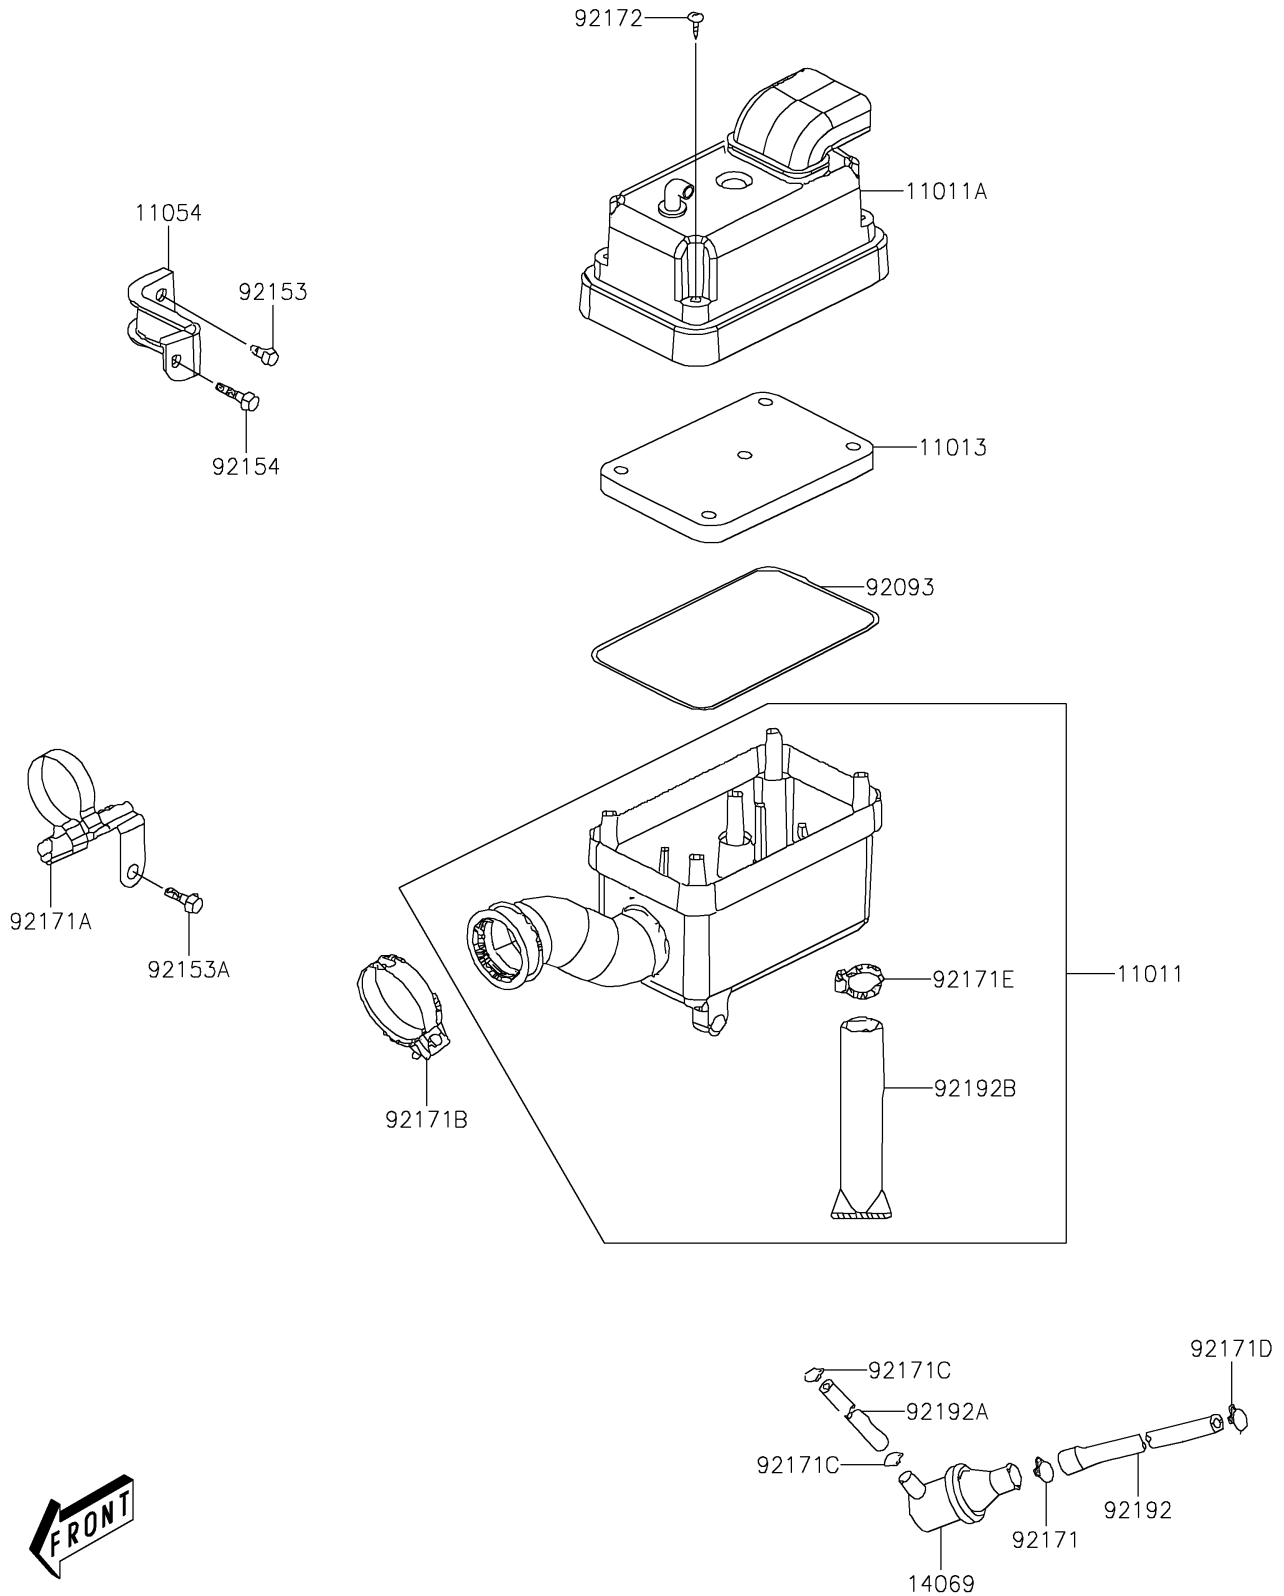

2021 KFX®90 PARTS DIAGRAM

Air Cleaner

E1130

2021 KFX®90 PARTS LIST

Air Cleaner

ITEM NAME	PART NUMBER	QUANTITY
CASE-AIR FILTER,LWR (Ref # 11011)	11011-Y001	1
CASE-AIR FILTER,UPP (Ref # 11011A)	11011-Y002	1
ELEMENT-AIR FILTER (Ref # 11013)	11013-Y001	1
BRACKET (Ref # 11054)	11054-Y002	1
BREATHER (Ref # 14069)	14069-Y001	1
SEAL,AIR FILTER (Ref # 92093)	92093-Y002	1
BOLT,FLANGE,6X12 (Ref # 92153)	92153-Y023	1
BOLT,FLANGE,6X22 (Ref # 92153A)	92153-Y026	1
BOLT,FLANGE,6X30 (Ref # 92154)	92154-Y147	1
CLAMP (Ref # 92171)	92171-Y003	1
CLAMP (Ref # 92171A)	92171-Y007	1
CLAMP (Ref # 92171B)	92171-Y008	1
CLAMP (Ref # 92171C)	92171-Y012	2
CLAMP (Ref # 92171D)	92171-Y014	1
CLAMP (Ref # 92171E)	92171-Y015	1
SCREW,5X20 (Ref # 92172)	92172-Y018	5
TUBE (Ref # 92192)	92192-Y001	1
TUBE (Ref # 92192A)	92192-Y002	1
TUBE,DRAIN (Ref # 92192B)	92192-Y004	1