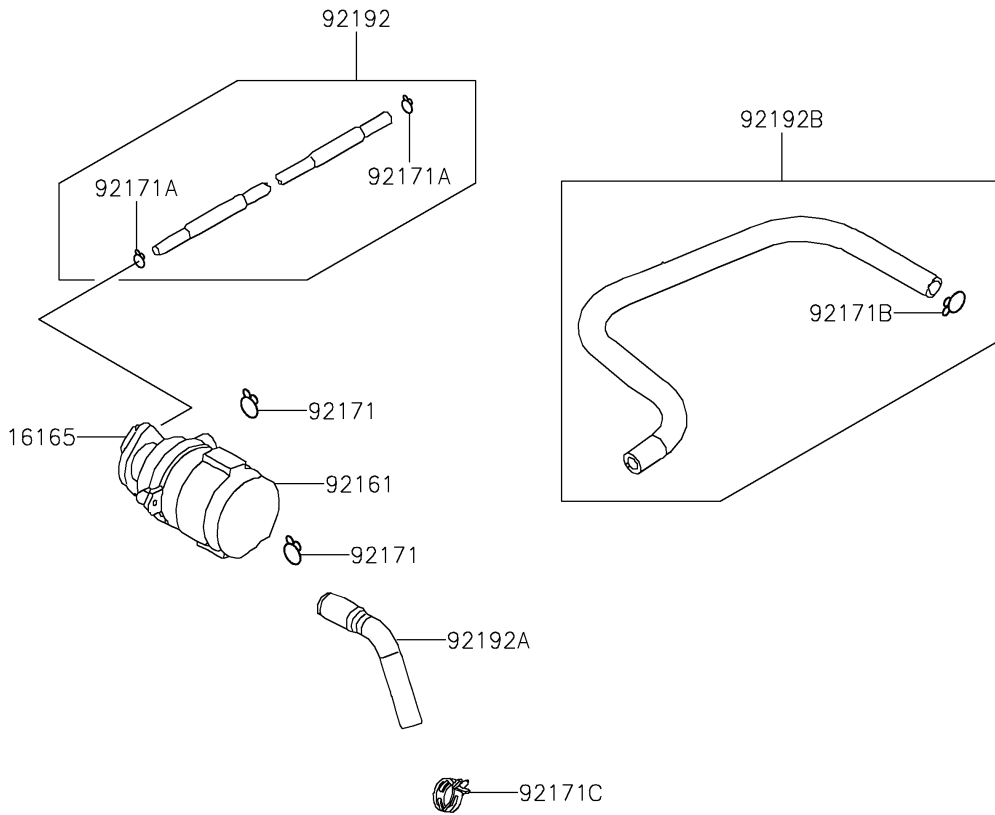

# 2021 KFX<sup>®</sup>90 PARTS DIAGRAM

Second Air

E1132

## 2021 KFX®90 PARTS LIST

### Second Air

ITEM NAME	PART NUMBER	QUANTITY
SEPARATOR (Ref # 16165)	16165-Y002	1
DAMPER (Ref # 92161)	92161-Y008	1
CLAMP (Ref # 92171)	92171-Y016	2
CLAMP (Ref # 92171A)	92171-Y017	2
CLAMP (Ref # 92171B)	92171-Y020	1
CLAMP (Ref # 92171C)	92171-Y022	1
TUBE,VACUUM (Ref # 92192)	92192-Y007	1
TUBE,AICV-REED VALVE (Ref # 92192A)	92192-Y009	1
TUBE,AIR-AICV (Ref # 92192B)	92192-Y010	1