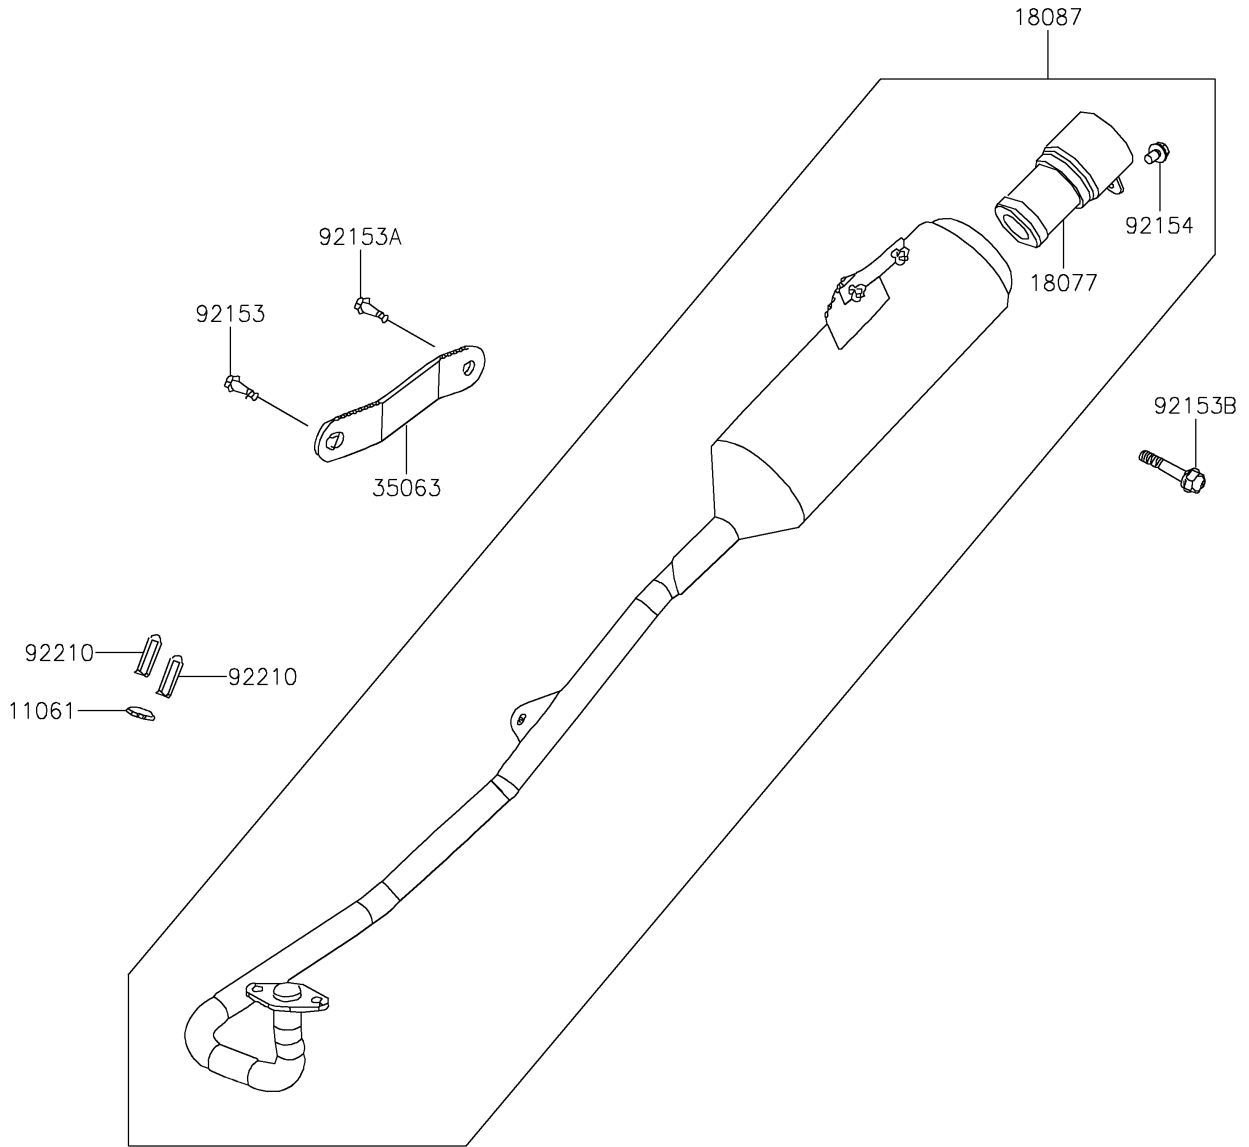

2021 KFX[®]90 PARTS DIAGRAM

Muffler(s)

E1140

2021 KFX® 90 PARTS LIST

Muffler(s)

ITEM NAME	PART NUMBER	QUANTITY
GASKET,EXHAUST (Ref # 11061)	11061-Y014	1
ARRESTER-SPARK (Ref # 18077)	18077-Y002	1
MUFFLER (Ref # 18087)	18087-Y004	1
STAY,MUFFLER (Ref # 35063)	35063-Y001	1
BOLT,8X28 (Ref # 92153)	92153-Y020	1
BOLT,FLANGE,8X16 (Ref # 92153A)	92153-Y032	1
BOLT,FLANGE,8X38 (Ref # 92153B)	92153-Y070	1
BOLT,FLANGE,6X10 (Ref # 92154)	92154-Y013	1
NUT,8MM (Ref # 92210)	92210-Y006	2