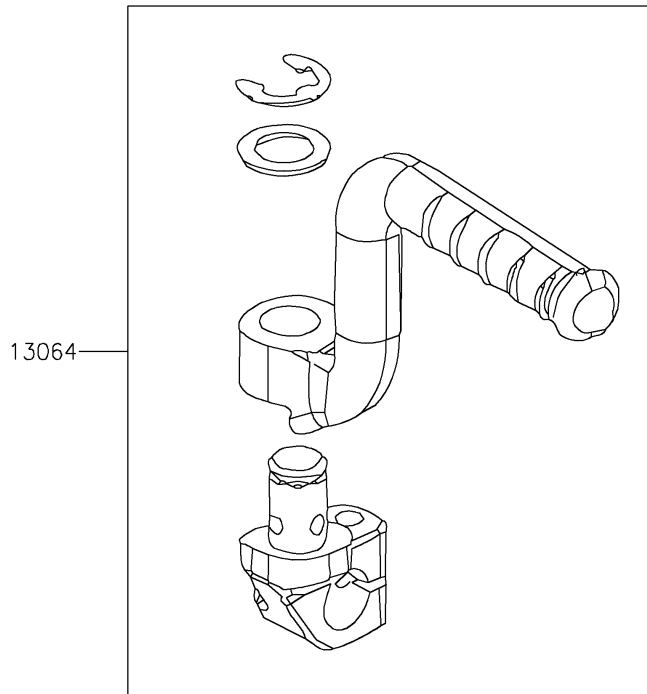

2021 KFX[®]90 PARTS DIAGRAM

Kickstarter Mechanism

E1340

2021 KFX®90 PARTS LIST

Kickstarter Mechanism

ITEM NAME	PART NUMBER	QUANTITY
LEVER-ASSY-KICK,PEDAL (Ref # 13064)	13064-Y002	1
BOLT,FLANGE,6X22 (Ref # 92153)	92153-Y026	1