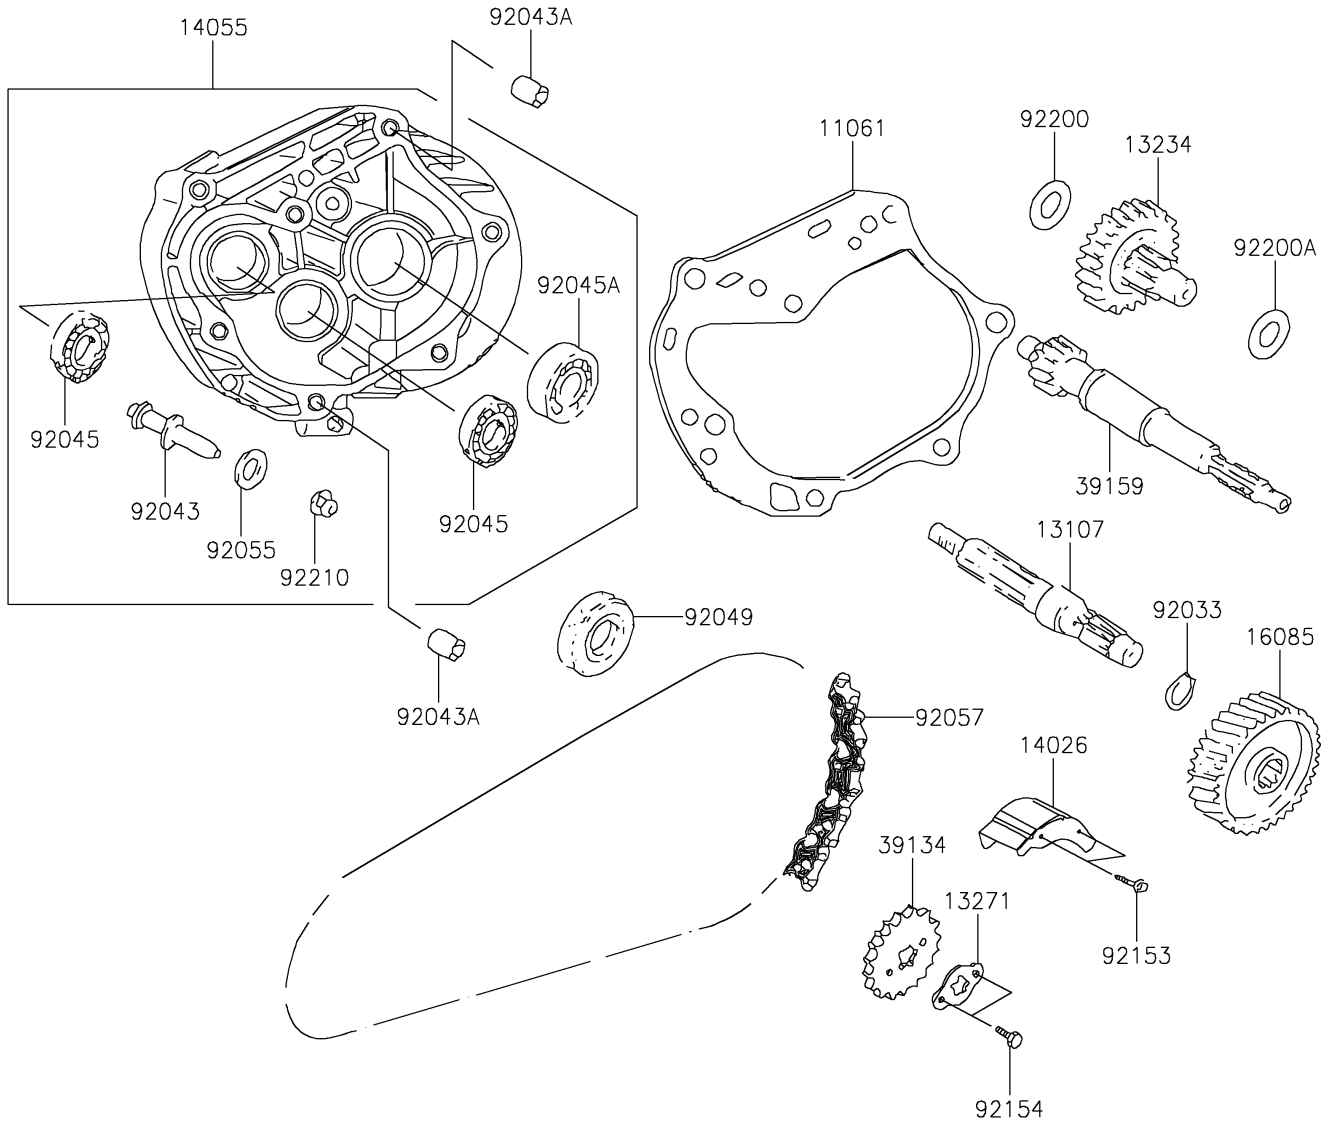

# 2021 KFX®90 PARTS DIAGRAM

## Gear Change Drum/Shift Fork(s)

E1362

## 2021 KFX®90 PARTS LIST

### Gear Change Drum/Shift Fork(s)

ITEM NAME	PART NUMBER	QUANTITY
GASKET,GEAR CASE (Ref # 11061)	11061-Y016	1
SHAFT,FINAL (Ref # 13107)	13107-Y004	1
SHAFT-COMP (Ref # 13234)	13234-Y001	1
PLATE (Ref # 13271)	13271-Y007	1
COVER-CHAIN (Ref # 14026)	14026-Y001	1
CASE-GEAR (Ref # 14055)	14055-Y001	1
GEAR,FINAL (Ref # 16085)	16085-Y004	1
SPROCKET-DRIVE (Ref # 39134)	39134-Y001	1
SHAFT-DRIVE (Ref # 39159)	39159-Y001	1
RING-SNAP (Ref # 92033)	92033-Y011	1
PIN,BRAKE (Ref # 92043)	92043-Y001	1
PIN,DOWEL,10X20 (Ref # 92043A)	92043-Y014	2
BEARING-BALL,6201 (Ref # 92045)	92045-Y002	2
BEARING-BALL,6004 UU (Ref # 92045A)	92045-Y005	1
SEAL-OIL,27X42X7 (Ref # 92049)	92049-Y008	1
RING-O,7.5X1.5 (Ref # 92055)	92055-Y002	1
CHAIN,DRIVE (Ref # 92057)	92057-Y004	1
BOLT,FLANGE,6X10 (Ref # 92153)	92153-Y045	2
BOLT,HEX,6X10 (Ref # 92154)	92154-Y145	2
WASHER,12MM (Ref # 92200)	92200-Y004	1
WASHER,15MM (Ref # 92200A)	92200-Y007	1
NUT,8MM (Ref # 92210)	92210-Y014	1