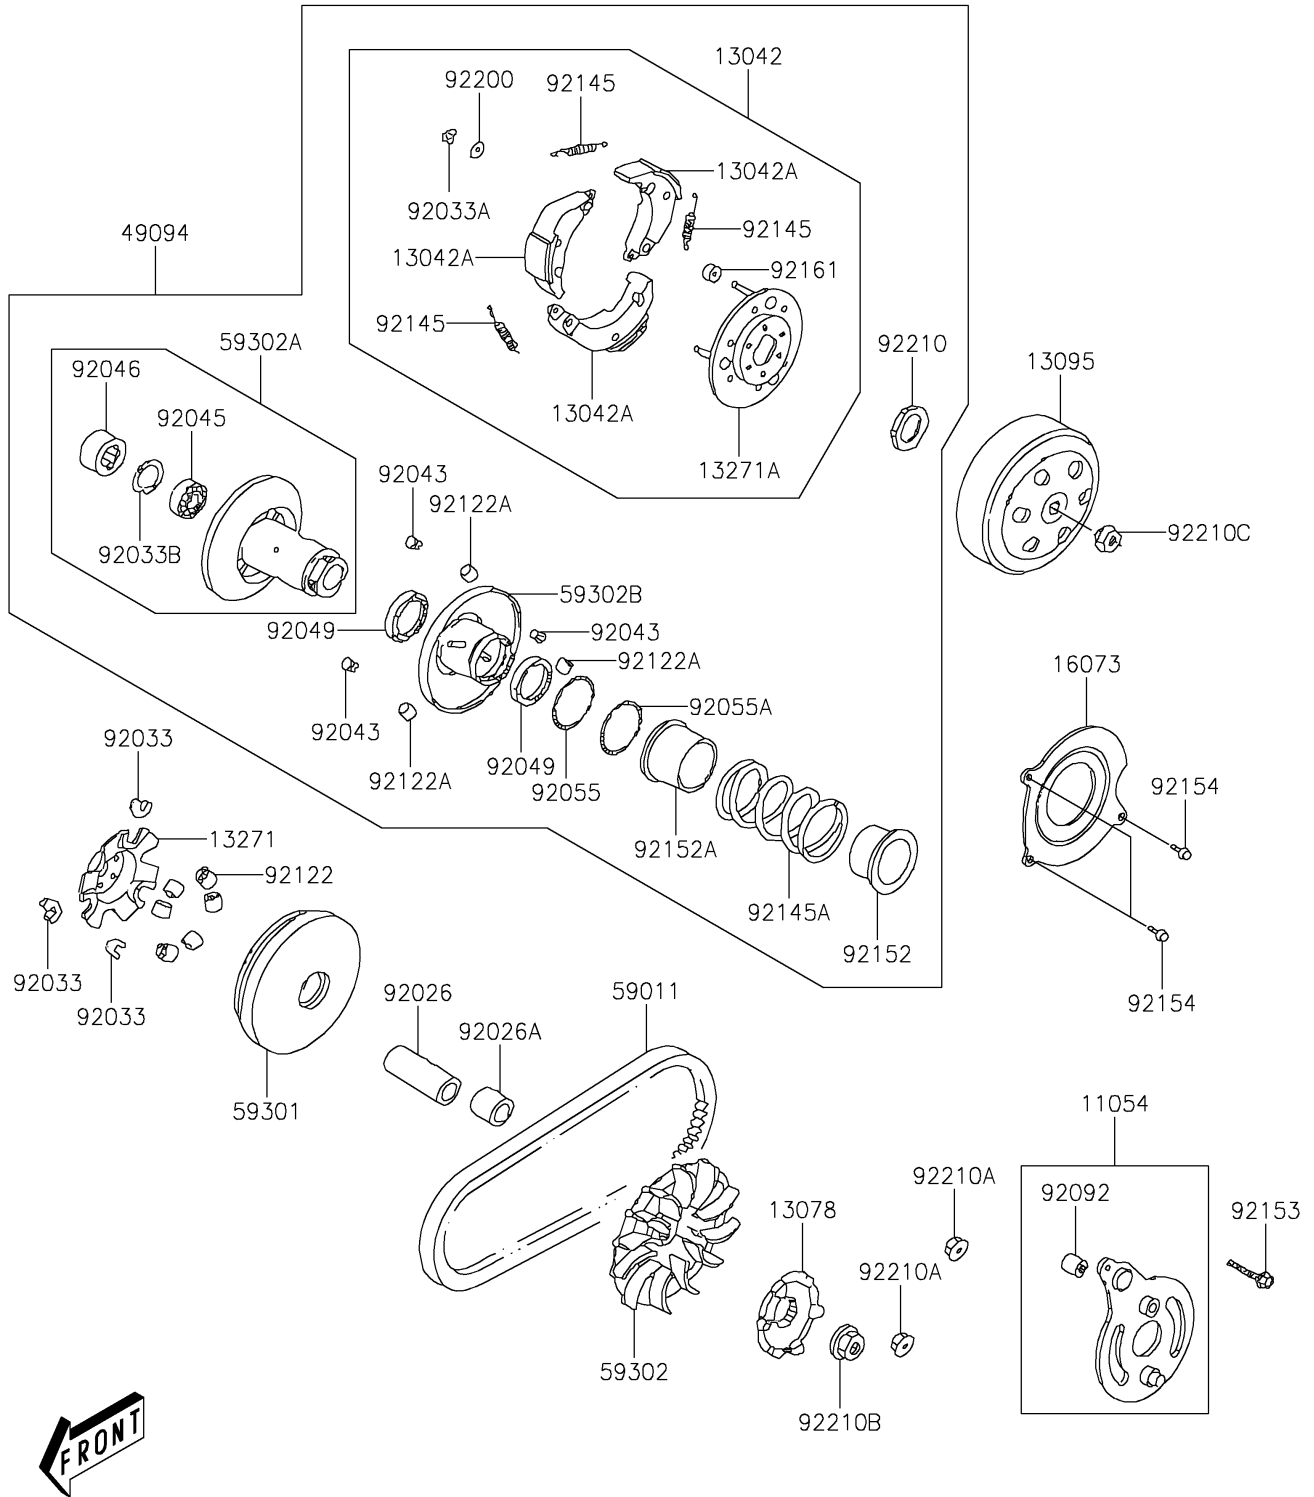

2021 KFX®90 PARTS DIAGRAM

Belt Converter

E1390

2021 KFX®90 PARTS LIST

Belt Converter

ITEM NAME	PART NUMBER	QUANTITY
BRACKET,ENG HANGER (Ref # 11054)	11054-Y006	1
WEIGHT,ASSY (Ref # 13042)	13042-Y002	1
WEIGHT,CLUTCH (Ref # 13042A)	13042-Y005	3
RATCHET,KICK STARTER (Ref # 13078)	13078-Y002	1
HOUSING-COMP-CLUTCH (Ref # 13095)	13095-Y002	1
PLATE,MOVABLE DRIVE (Ref # 13271)	13271-Y003	1
PLATE,DRIVE COMP (Ref # 13271A)	13271-Y006	1
INSULATOR,DUST (Ref # 16073)	16073-Y001	1
CONVERTER-ASSY-DRIVEN (Ref # 49094)	49094-Y001	1
BELT,DRIVE (Ref # 59011)	59011-Y002	1
SHEAVE-MOVABLE (Ref # 59301)	59301-Y002	1
SHEAVE-COMP,FIEXED DRIVE (Ref # 59302)	59302-Y001	1
SHEAVE-COMP,FIXED (Ref # 59302A)	59302-Y004	1
SHEAVE-COMP,MOVABLE (Ref # 59302B)	59302-Y006	1
SPACER (Ref # 92026)	92026-Y002	1
SPACER (Ref # 92026A)	92026-Y004	1
RING-SNAP (Ref # 92033)	92033-Y006	3
RING-SNAP,6MM (Ref # 92033A)	92033-Y009	3
RING-SNAP (Ref # 92033B)	92033-Y013	1
PIN,GUIDE (Ref # 92043)	92043-Y004	3
BEARING-BALL,6901U (Ref # 92045)	92045-Y001	1
BEARING-NEEDLE,17X25X18 (Ref # 92046)	92046-Y001	1
SEAL-OIL,34X39X3 (Ref # 92049)	92049-Y007	2
RING-O,39.8X2.2 (Ref # 92055)	92055-Y006	1
RING-O (Ref # 92055A)	92055-Y013	1
BUSHING-RUBBER (Ref # 92092)	92092-Y002	1
ROLLER (Ref # 92122)	92122-Y001	6
ROLLER (Ref # 92122A)	92122-Y003	3
SPRING,CLUTCH (Ref # 92145)	92145-Y007	3

2021 KFX® 90 PARTS LIST

Belt Converter

ITEM NAME	PART NUMBER	QUANTITY
SPRING (Ref # 92145A)	92145-Y009	1
COLLAR,SEAL (Ref # 92152)	92152-Y003	1
COLLAR,SPRING (Ref # 92152A)	92152-Y005	1
BOLT,FLANGE,8X50 (Ref # 92153)	92153-Y037	1
BOLT,FLANGE,6X12 (Ref # 92154)	92154-Y035	3
DAMPER (Ref # 92161)	92161-Y002	3
WASHER,6MM (Ref # 92200)	92200-Y005	3
NUT,28MM (Ref # 92210)	92210-Y002	1
NUT,8MM (Ref # 92210A)	92210-Y013	2
NUT,12MM (Ref # 92210B)	92210-Y030	1
NUT,FLANGE,10MM (Ref # 92210C)	92210-Y058	1